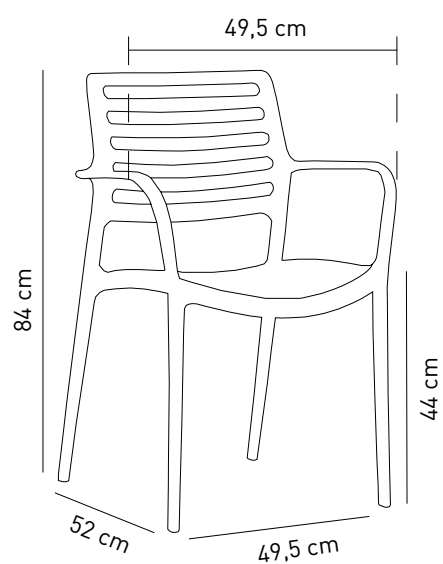

Armchair Louise XL

With customized trim level and ergonomic backrest study, Louise XL is a product designed to ensure durability and functionality. Louise/Louise XL, with and without the armrest, are products that express wide versatility. It has non-slip feet and matt surface finishing. It is produced with gas assisted polypropylene with UV additives.

Crtn		Stack	
	Net : 3,70 kg Gross : 4,84 kg		Net : 3,70 kg Gross : 4,07 kg
Loading Info		Loading Info	
	20' DC : 244 pcs 40' DC : 508 pcs 40' HC : 608 pcs 90 cbm truck : 708 pcs		20' DC : 525 pcs 40' DC : 1113 pcs 40' HC : 1272 pcs 90 cbm truck : 1450 pcs
Packaging Details		Packaging Details	
	4 pcs 74x58x103 0,44 cbm	21 pcs 100x65x225h cm 1,46 cbm	23 pcs 100x65x250h cm 1,62 cbm

This product has CATAS certificate.