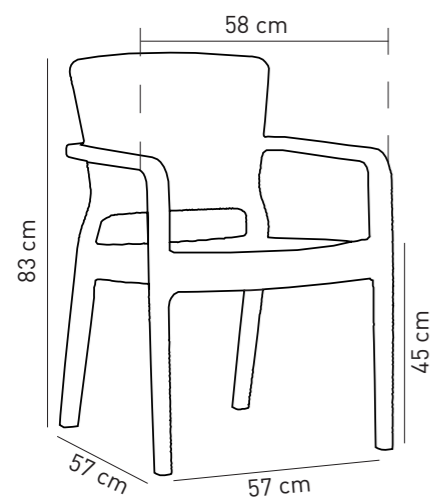

Armchair Antares

Totally rattan looking armchair is produced from 100 % virgin, glassfibre charged polypropylene and offers you ergonomic and comfortable seating. Six different colours options; Black, Wenge, Wood, Coffee, Cream and Ivory White. It's a stackable armchair which helps you to gain place. Robustness and strength has already approved by Catas.