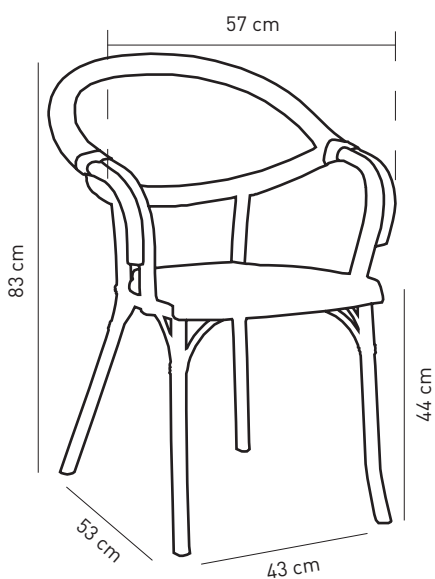

Armchair Flash-N

Armchair Flash -N makes your places more elegant with its fabric texture that hides any possible scratches on its surface. It is stackable up to six pieces. The backrest and seat, constructed in fabric, allows this armchair to combine well with various Tilia wicker products like Antares and Osaka tables. Flash is manufactured as a single piece, using gas injection technology.

It comes in six different body colors; ivory white, cream, wood, wenge, coffee, black which is combinable with 13 different net colours: beige, beige/coffee, linen, yellow/beige, gold/black, black, smoky, light green, yellow, red, blue, navy blue, darkgreen.

	Crtn Net : 4,50 kg Gross : 5,80 kg	Stack Net : 4,50 kg Gross : 5,20 kg	
		Loading Info 20' DC : 200 pcs 40' DC : 400 pcs 40' HC : 480 pcs 90 cbm truck : 600 pcs	Loading Info 20' DC : 336 pcs 40' DC : 742 pcs 40' HC : 848 pcs 90 cbm truck : 1020 pcs
	Packaging Details 4 pcs 65 x 74 x 117 cm 0,56 cbm	Packaging Details 14 - 16 pcs 65 x 87 x 242 cm 1,36 cbm