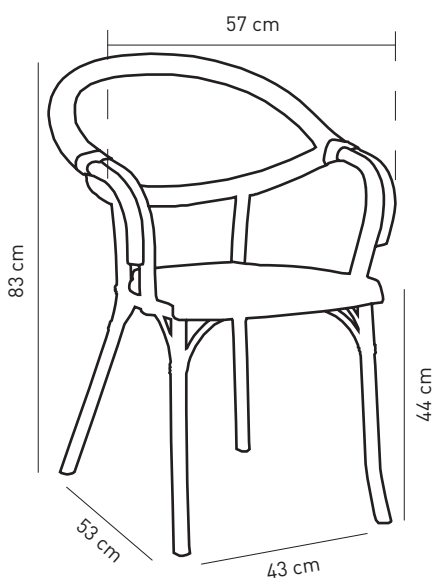

Flash-R | Flash-N

Armchair

Armchair Flash-R

Armchair Flash-R makes your places more elegant with its interwoven texture that hides any possible scratches on its surface. It is stackable up to six pieces. The backrest and seat, constructed in wicker, allows this armchair to combine well with various Tilia wicker products like Antares and Osaka tables. Flash is manufactured as a single piece, using gas injection technology.

It comes in six different colors; ivory white, cream, wood, wenge, coffee and black.

| | | |
|---|--|---|
|  | Crtn | Stack |
| | Net : 5,20 kg Gross : 6,45 kg | Net : 5,20 kg Gross : 6,18 kg |
|  | Loading Info | Loading Info |
| | 20' DC : 200 pcs 40' DC : 400 pcs 40' HC : 480 pcs 90 cbm truck : 600 pcs | 20' DC : 336 pcs 40' DC : 742 pcs 40' HC : 848 pcs 90 cbm truck : 1020 pcs |
|  | Packaging Details | Packaging Details |
| | 4 pcs 65 x 74 x 117 cm 0,56 cbm | 14 - 16 pcs 65 x 87 x 242 cm 1,36 cbm |