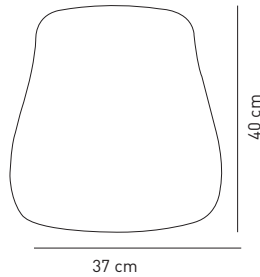

- Plastic shell
- Fusing
- 3 cm 28-HD grey sponge
- Mounted to seat with velcro strip
- Fabric Options: Water repellent, artificial leather, velvet and akron

Crtn

Net : 4,85 kg
Gross : 5,65 kg

Loading Info