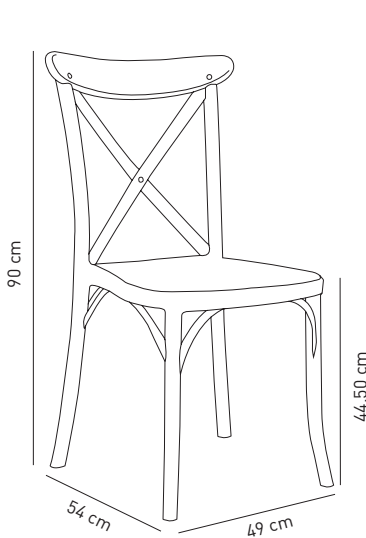

- Plastic shell
- Fusing
- 3 cm 28-HD grey sponge
- Mounted to seat with velcro strip
- Fabric Options: Water repellent, artificial leather, velvet and akron

Crtn

Net : 4,85 kg
Gross : 5,65 kg

Loading Info