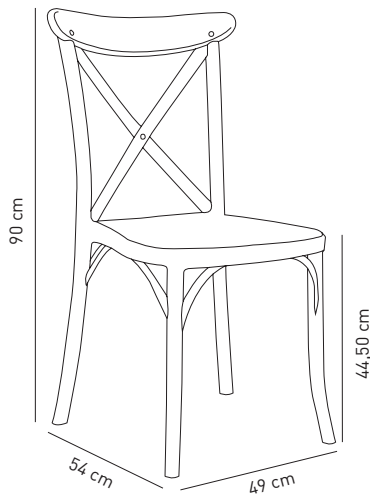

Chair | Capri

■ Chair **Capri**

Chair Capri

Our hottest new model Capri chair is stackable up to 14 and is made of 100 % virgin polypropylene applied with gas injection molding. Capri is a monoblock chair with a surface that is slightly wooden textured, light but sturdy at the same time. The characteristic X back is suitable for indoor & outdoor use, in kitchens, restaurants, hotels, gardens, terraces and pool sides. The high-resistant feet have interchangeable PVC footers. It is available in various colors, and you can choose the combination that you prefer.