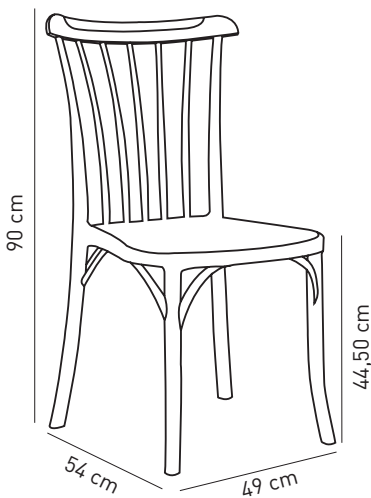

Chair Gozo

A combination of lines which line harmoniously to create a minimal silhouette. The efficient virgin polypropylene with gas assisted moulding technique guarantees solidity and allows to achieve different sections for its back and legs. Surface is slightly wooden textured, light but sturdy and the characteristic back is suitable for indoor & outdoor use, in kitchens, restaurants, hotels, gardens, terraces and pool sides. The high-resistant feet have interchangeable PVC footers. Chair Gozo is an elegant model which can easily fit into different environments.

Crtn

Net : 3,80 kg
Gross : 4,60 kg

Stack

Net : 3,80 kg
Gross : 4,80 kg

Loading Info

20' DC : 244 pcs
40' DC : 508 pcs
40' HC : 612 pcs
90 cbm truck : 724 pcs

Loading Info

20' DC : 432 pcs
40' DC : 876 pcs
40' HC : 1022 pcs
90 cbm truck : 1260 pcs

Packaging Details

4 pcs

Packaging Details

12 pcs - 14 pcs

This product has CATAS certificate.