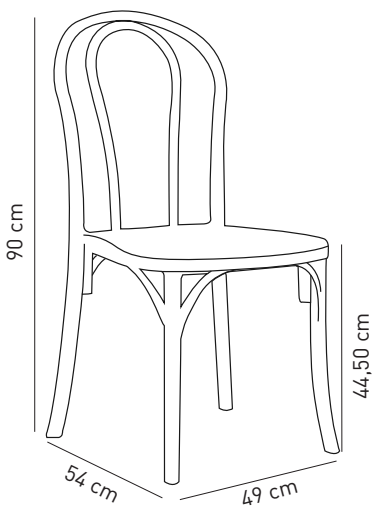

Chair Sozo

Cosy look met with durable outdoor material, formed the perfect combination of looks, comfort and durability. Chair Sozo is light and durable at the same time, it's stackable and is available in Tilia signature shades of earth tones. Sozo is here to make your cafes, restaurants and dining place cosier, both in indoors and outdoors.

Crtn

Net : 3,95 kg
Gross : 4,80 kg

Stack

Net : 3,95 kg
Gross : 4,37 kg

Loading Info

20' DC : 244 pcs
40' DC : 508 pcs
40' HC : 612 pcs
90 cbm truck : 724 pcs

Loading Info

20' DC : 432 pcs
40' DC : 876 pcs
40' HC : 1022 pcs
90 cbm truck : 1260 pcs

Packaging Details

4 pcs

Packaging Details

12 pcs - 14 pcs

This product has CATAS certificate.