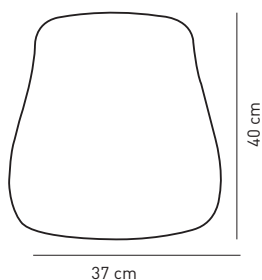

- Plastic shell
- Fusing
- 3 cm 28-HD grey sponge
- Mounted to seat with velcro strip
- Fabric Options: Water repellent, artificial leather, velvet and akron

Crtn

Net : 4,85 kg
Gross : 5,65 kg

Loading Info