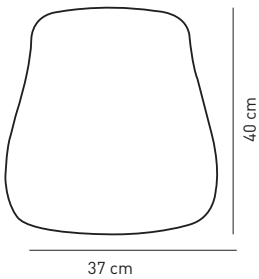

- Plastic shell
- Fusing
- 3 cm 28-HD grey sponge
- Mounted to seat with velcro strip
- Fabric Options: Water repellent, artificial leather, velvet and akron

Crtn

Net : 3,80 kg
Gross : 4,60 kg

Stack

Net : 3,80 kg
Gross : 4,80 kg