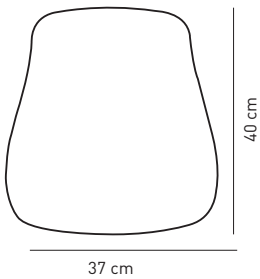

- Plastic shell
- Fusing
- 3 cm 28-HD grey sponge
- Mounted to seat with velcro strip
- Fabric Options: Water repellent, artificial leather, velvet and akron

Crtn
 Net : 4,85 kg
 Gross : 5,65 kg

Stack
 Net : 4,85 kg
 Gross : 5,35 kg