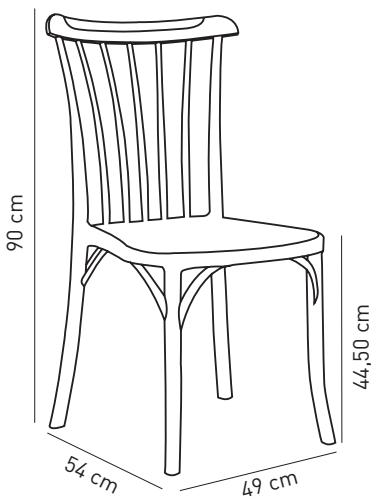

- Plastic shell
- Fusing
- 3 cm 28-HD grey sponge
- Mounted to seat with velcro strip
- Fabric Options: Water repellent, artificial leather, velvet and akron

Crtn

Net : 3,80 kg
Gross : 4,60 kg

Stack

Net : 3,80 kg
Gross : 4,80 kg