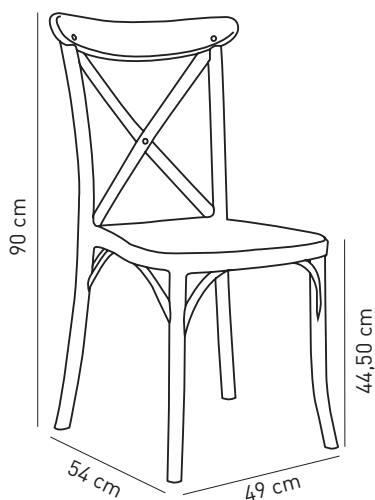

Black
101010239

■ Chair **Capri Pad**

Chair **Capri Pad**

Our hottest new model Capri chair is stackable up to 14 and is made of 100 % virgin polypropylene applied with gas injection molding. Capri is a monoblock chair with a surface that is slightly wooden textured, light but sturdy at the same time. The characteristic X back is suitable for indoor & outdoor use, in kitchens, restaurants, hotels, gardens, terraces and pool sides. The high-resistant feet have interchangeable PVC footers. It is available in various colors, and you can choose the combination that you prefer.

- Plastic shell
- Fusing
- 3 cm 28-HD grey sponge
- Mounted to seat with velcro strip
- Fabric Options: Water repellent, artificial leather, velvet and akron

Crtn

Net : 4,85 kg
Gross : 5,65 kg

Loading Info