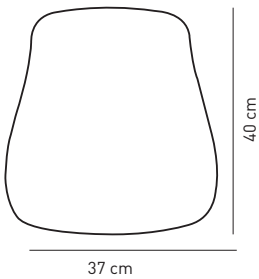

- Plastic shell
- Fusing
- 3 cm 28-HD grey sponge
- Mounted to seat with velcro strip
- Fabric Options: Water repellent, artificial leather, velvet and akron

Crtn
 Net : 4,85 kg
 Gross : 5,65 kg

Stack
 Net : 4,85 kg
 Gross : 5,35 kg