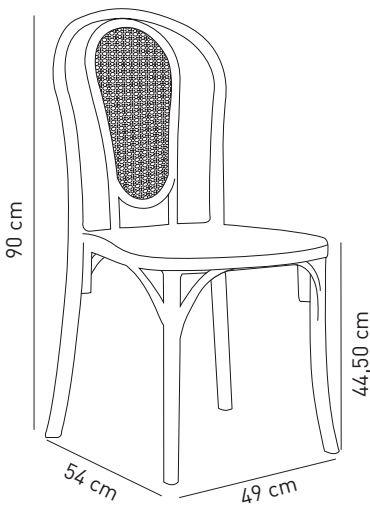

- Plastic shell
- Fusing
- 3 cm 28-HD grey sponge
- Mounted to seat with velcro strip
- Fabric Options: Water repellent, artificial leather, velvet and akron

Crtn
 Net : 4,85 kg
 Gross : 5,65 kg

Stack
 Net : 4,85 kg
 Gross : 5,35 kg