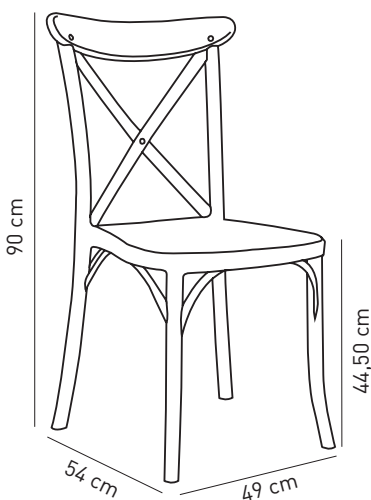

CAPRI | GOZO | SOZO | SOZO-C
CHAIR

■ Chair **Capri**

Chair Capri

Our hottest new model Capri chair is stackable up to 14 and is made of 100 % virgin polypropylene applied with gas injection molding. Capri is a monoblock chair with a surface that is slightly wooden textured, light but sturdy at the same time. The characteristic X back is suitable for indoor & outdoor use, in kitchens, restaurants, hotels, gardens, terraces and pool sides. The high-resistant feet have interchangeable PVC footers. It is available in various colors, and you can choose the combination that you prefer.