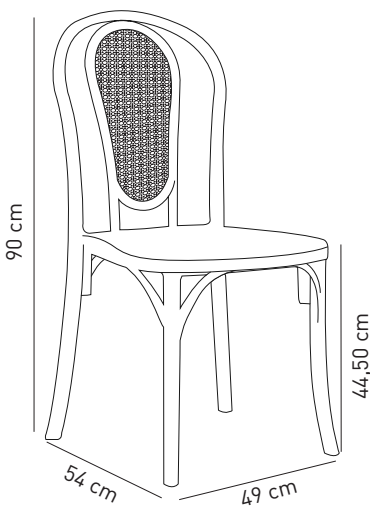

Black / Feather ARBA 01

Black / Feather 117

Black / Lodos 020

Black / Novella 05

Black / Novella 07

Black / Novella 32

Chair Sozo-C

Cosy look met with durable outdoor material, formed the perfect combination of looks, comfort and durability. Chair Sozo is light and durable at the same time, it's stackable and is available in Tilia signature shades of earth tones. Sozo is here to make your cafes, restaurants and dining place cosier, both in indoors and outdoors.