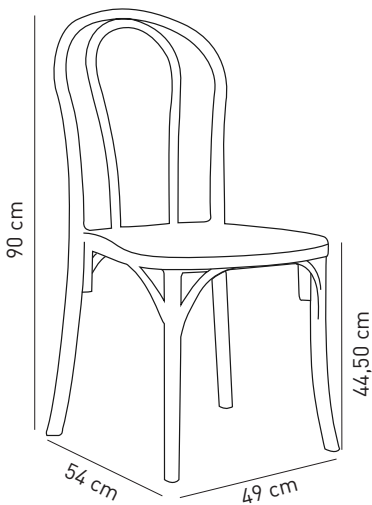

- Plastic shell
- Fusing
- 3 cm 28-HD grey sponge
- Mounted to seat with velcro strip
- Fabric Options: Water repellent, artificial leather, velvet and akron

Crtn
 Net : 4,85 kg
 Gross : 5,65 kg

Stack
 Net : 4,85 kg
 Gross : 5,35 kg