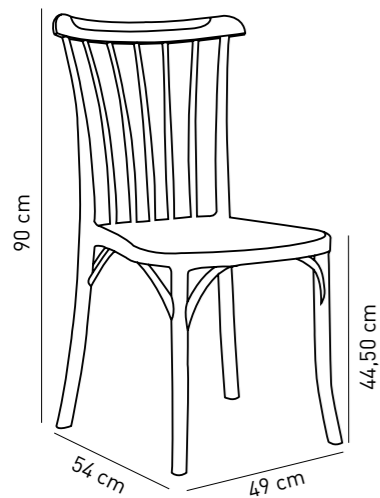

Colour Options

Ivory White	101010261
Cream	101010260
Coffee	101010251
Nile Green	101010252
Tile Red	101010253
Red	101010256
Wood	101010254
Light Blue	101010258
Turquoise	101010259
Wenge	101010257
Black	101010250
Beige	101011010 New
Yellow	101011011 New
Petroleum Green	101011012 New
Milky Brown	101011013 New
Cement Gray	101011014 New