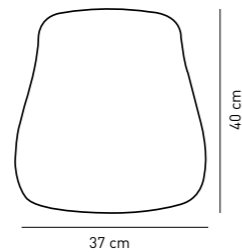

Colour Options

	Ivory White	101030471
	Cream	101030476
	Coffee	101030475
	Wood	101030474
	Wenge	101030472
	Black	101030473
	Beige	101011000 New
	Khaki	101010999 New
	Yellow	101011001 New

- Plastic shell
- Fusing
- 3 cm 28-HD grey sponge
- Mounted to seat with velcro strip
- Fabric Options: Water repellent, artificial leather, velvet and akron are shown at page 37

Crtn
Net : 4,85 kg
Gross : 5,65 kg

Loading Info
20' DC : 244 pcs
40' DC : 508 pcs
40' HC : 612 pcs
90 cbm truck : 724 pcs

Packaging Details
68x49x129h cm 4 pcs

CATAS tested.