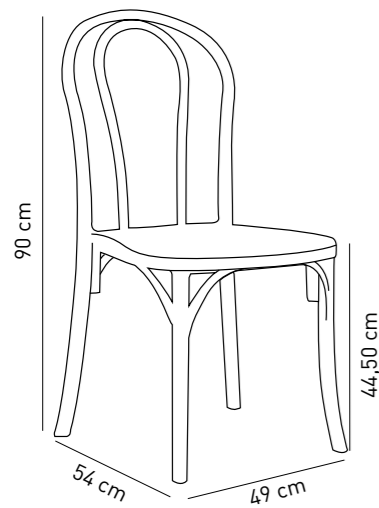

Colour Options

	Ivory White	101030471
	Cream	101030476
	Coffee	101030475
	Wood	101030474
	Wenge	101030472
	Black	101030473
	Beige	101011000 New
	Khaki	101010999 New
	Yellow	101011001 New

- Plastic shell
- Fusing
- 3 cm 28-HD grey sponge
- Mounted to seat with velcro strip
- Fabric Options: Water repellent, artificial leather, velvet and akron are shown at page 37

Crtn
Net : 4,85 kg
Gross : 5,65 kg

Loading Info
20' DC : 244 pcs
40' DC : 508 pcs
40' HC : 612 pcs
90 cbm truck : 724 pcs

Packaging Details
68x49x129h cm 4 pcs

CATAS tested.