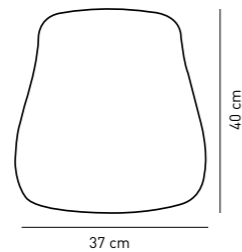

Colour Options

Ivory White	101010261
Cream	101010260
Coffee	101010251
Nile Green	101010252
Tile Red	101010253
Red	101010256
Wood	101010254
Light Blue	101010258
Turquoise	101010259
Wenge	101010257
Black	101010250
Beige	101011010 New
Yellow	101011011 New
Petroleum Green	101011012 New
Milky Brown	101011013 New
Cement Gray	101011014 New