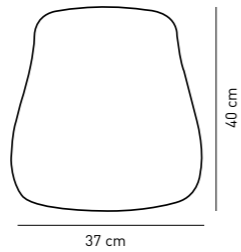

Colour Options

	Ivory White	101030479
	Cream	101030477
	Coffee	101030483
	Wood	101030482
	Wenge	101030480
	Black	101030481
	Beige	101011002 New
	Khaki	101011003 New

- Plastic shell
- Fusing
- 3 cm 28-HD grey sponge
- Mounted to seat with velcro strip
- Fabric Options: Water repellent, artificial leather, velvet and akron are shown at page 37

Crtn
Net : 4,85 kg
Gross : 5,65 kg

Loading Info
20' DC : 244 pcs
40' DC : 508 pcs
40' HC : 612 pcs
90 cbm truck : 724 pcs

Packaging Details
68x49x129h cm 4 pcs

CATAS tested.