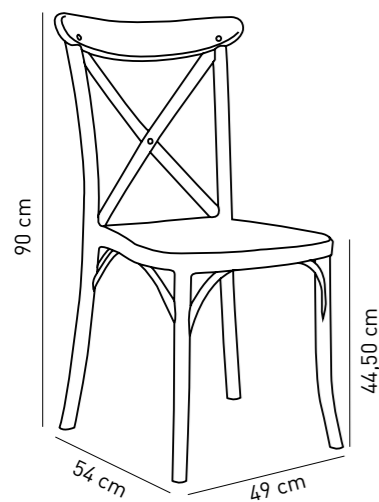

Colour Options

	Ivory White	101010236
	Cream	101010235
	Coffee	101010240
	Nile Green	101010241
	Tile Red	101010242
	Red	101010245
	Wood	101010243
	Light Blue	101010247
	Turquoise	101010248
	Wenge	101010246
	Black	101010239
	Beige	101011004 New
	Yellow	101011005 New
	Petroleum Green	101011006 New
	Milky Brown	101011007 New
	Cement Gray	101011008 New