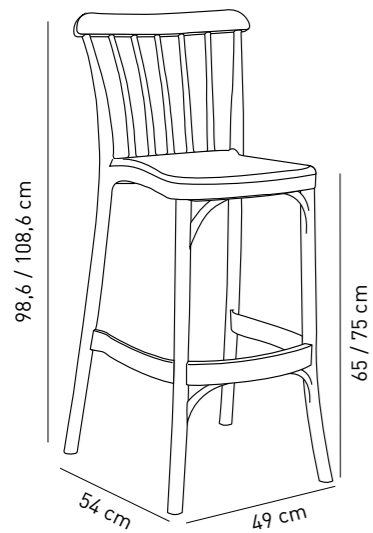

Red / Novella 32

Turquoise / Mitas 942

Coffee / Novella 32

Cream / Novella 37

Black / Novella 28

Wenge / Feather ARBA 01

Bar Chair Gozo

Perfect match with Chair Gozo in cafes, restaurants, and hospitality areas. Monoblock bar chair is made from fiberglass reinforced polypropylene. It's robust structure makes it perfect for hospitality areas. It is stackable, has two seat heights: 65/75 cm. Seat cushion options are available.