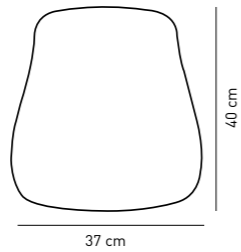

Colour Options

- Ivory White 101011231
- Cream 101011232
- Coffee 101011233
- Wood 101011236
- Wenge 101011234
- Black 101011235
- Beige 101011237 New
- Khaki 101011230 New

- Plastic shell
- Fusing
- 3 cm 28-HD grey sponge
- Mounted to seat with velcro strip
- Fabric Options: Water repellent, artificial leather, velvet and akron are shown at page 37

Crtn
Net : 5,20 kg
Gross : 5,90 kg

Loading Info
20' DC : 244 pcs
40' DC : 508 pcs
40' HC : 612 pcs
90 cbm truck : 724 pcs

Packaging Details
68x49x129h cm 4 pcs

CATAS tested.