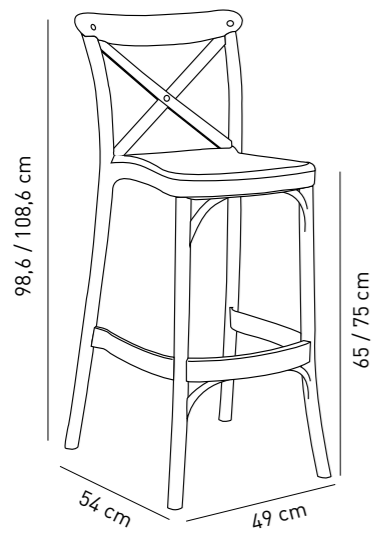

Tile Red / Novella 32

Light Blue / Milas 942

Turquoise / Novella 35

Coffee / Novella 07

Black / Novella 07

Red / Novella 32

Bar Chair Capri

Perfect match with Chair Capri in cafes, restaurants, and hospitality areas. Monoblock bar chair is made from fiberglass reinforced polypropylene. It's robust structure makes it perfect for hospitality areas. It is stackable, has two seat heights: 65/75 cm. Seat cushion options are available.