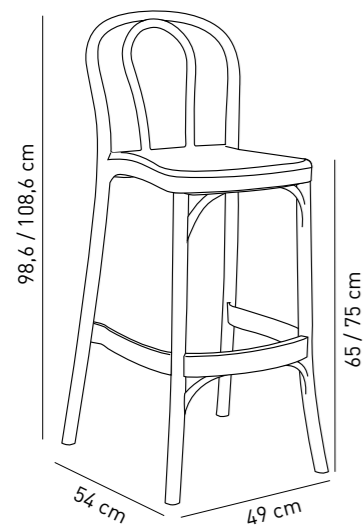

Crtn
 Net : 5,20 kg
 Gross : 5,90 kg

Loading Info
 20' DC : 244 pcs
 40' DC : 508 pcs
 40' HC : 612 pcs
 90 cbm truck : 724 pcs

Packaging Details
 68x49x129h cm 4 pcs

CATAS tested.

Bar Chair Sozo

Perfect match with Chair Sozo in cafes, restaurants, and hospitality areas. Monoblock bar chair is made from fiberglass reinforced polypropylene. It's robust structure makes it perfect for hospitality areas. It is stackable, has two seat heights: 65/75 cm. Seat cushion options are available.