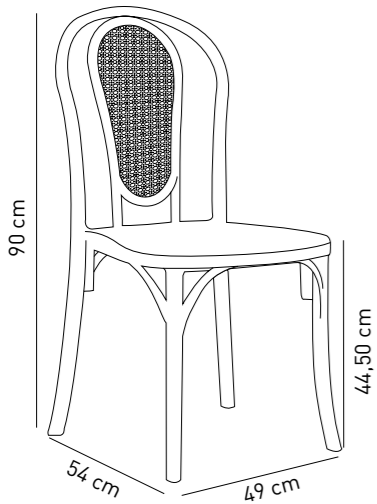

Colour Options

- Ivory White 101011231
- Cream 101011232
- Coffee 101011233
- Wood 101011236
- Wenge 101011234
- Black 101011235
- Beige 101011237 New
- Khaki 101011230 New

- Plastic shell
- Fusing
- 3 cm 28-HD grey sponge
- Mounted to seat with velcro strip
- Fabric Options: Water repellent, artificial leather, velvet and akron are shown at page 37

Crtn
Net : 5,20 kg
Gross : 5,90 kg

Loading Info
20' DC : 244 pcs
40' DC : 508 pcs
40' HC : 612 pcs
90 cbm truck : 724 pcs

Packaging Details
68x49x129h cm 4 pcs

CATAS tested.