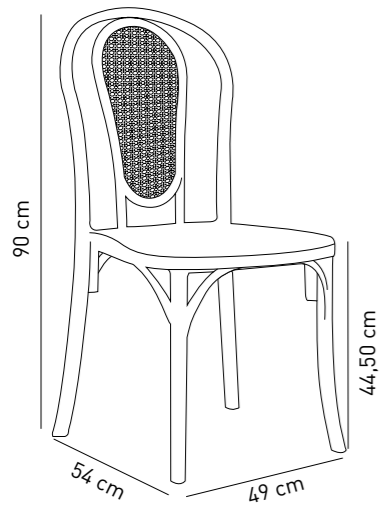

Crtn
 Net : 4,85 kg
 Gross : 5,65 kg

Loading Info
 20' DC : 244 pcs
 40' DC : 508 pcs
 40' HC : 612 pcs
 90 cbm truck : 724 pcs

Packaging Details
 68x49x129h cm 4 pcs

CATAS tested.

Chair Sozo-C

Cosy look met with durable outdoor material, formed the perfect combination of looks, comfort and durability. Chair Sozo-C is light and durable at the same time, it's stackable and is available in Tilia signature shades of earth tones. Sozo-C is here to make your cafes, restaurants and dining place cosier, both in indoors and outdoors.