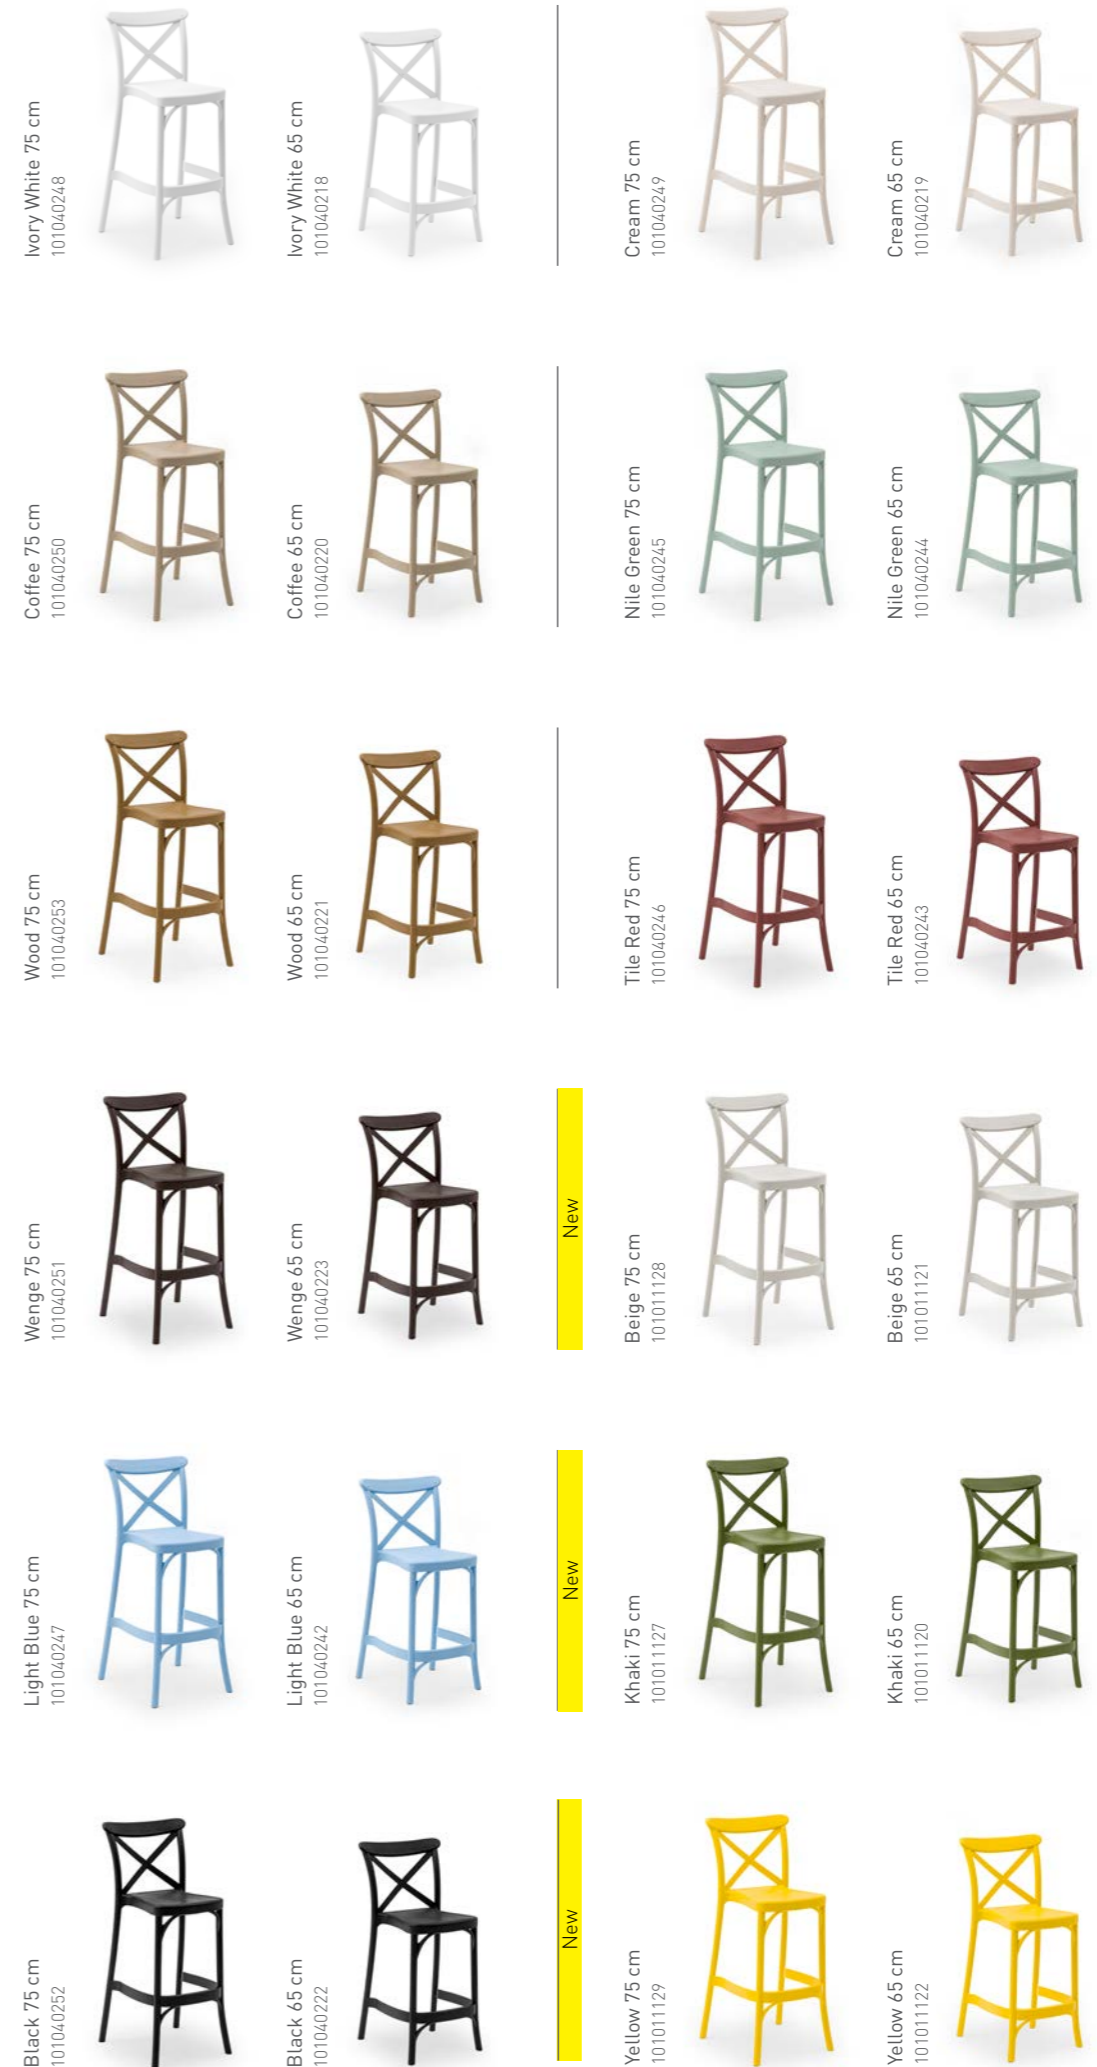

Tile Red / Novella 32

Light Blue / Milas 942

Turquoise / Novella 35

Coffee / Novella 07

Black / Novella 07

Red / Novella 32

Bar Chair Capri

Perfect match with Chair Capri in cafes, restaurants, and hospitality areas. Monoblock bar chair is made from fiberglass reinforced polypropylene. It's robust structure makes it perfect for hospitality areas. It is stackable, has two seat heights: 65/75 cm. Seat cushion options are available.

Loading Info
20' DC : 360 pcs
40' DC : 720 pcs
40' HC : 810 pcs
90 cbm truck : 900 pcs

Packaging Details
50x72x127h cm/ 4 pcs

Packaging Details
64x116x200h cm/15 pcs

CATAS tested.

Chair Gozo

A combination of lines which line harmoniously to create a minimal silhouette. Surface is slightly wooden textured. Chair Gozo is light and sturdy at the same time. Perfect for indoor/outdoor kitchens, restaurants, hotels, gardens, terraces and pool sides. The high-resistant feet have interchangeable PVC footers. Chair Gozo is an elegant model which can easily fit into different environments.