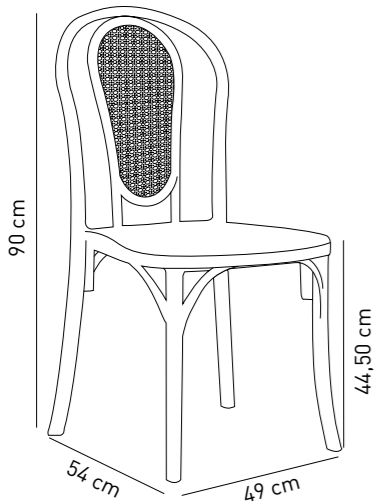

Colour Options

	Ivory White	101030479
	Cream	101030477
	Coffee	101030483
	Wood	101030482
	Wenge	101030480
	Black	101030481
	Beige	101011002 New
	Khaki	101011003 New

- Plastic shell
- Fusing
- 3 cm 28-HD grey sponge
- Mounted to seat with velcro strip
- Fabric Options: Water repellent, artificial leather, velvet and akron are shown at page 37

Crtn
Net : 4,85 kg
Gross : 5,65 kg

Loading Info
20' DC : 244 pcs
40' DC : 508 pcs
40' HC : 612 pcs
90 cbm truck : 724 pcs

Packaging Details
68x49x129h cm 4 pcs

CATAS tested.