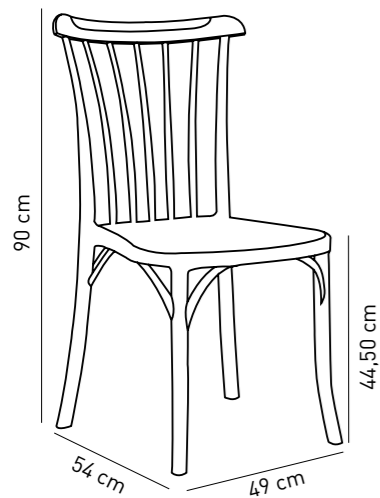

Loading Info
20' DC : 360 pcs
40' DC : 720 pcs
40' HC : 810 pcs
90 cbm truck : 900 pcs

Packaging Details
50x72x127h cm/ 4 pcs

Packaging Details
64x116x200h cm/15 pcs

CATAS tested.

Chair Gozo

A combination of lines which line harmoniously to create a minimal silhouette. Surface is slightly wooden textured. Chair Gozo is light and sturdy at the same time. Perfect for indoor/outdoor kitchens, restaurants, hotels, gardens, terraces and pool sides. The high-resistant feet have interchangeable PVC footers. Chair Gozo is an elegant model which can easily fit into different environments.