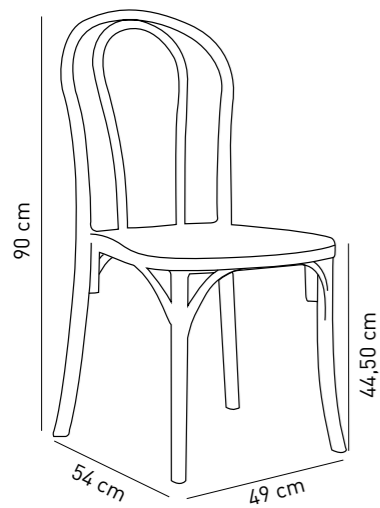

Tile Red 65 cm
101040240

New

Yellow 75 cm
101011139

Yellow 65 cm
101011133

Chair Sozo

Cosy look met with durable outdoor material, formed the perfect combination of looks, comfort and durability. Chair Sozo is light and durable at the same time, it's stackable and is available in Tilia signature shades of earth tones. Sozo is here to make your cafes, restaurants and dining place cosier, both in indoors and outdoors.