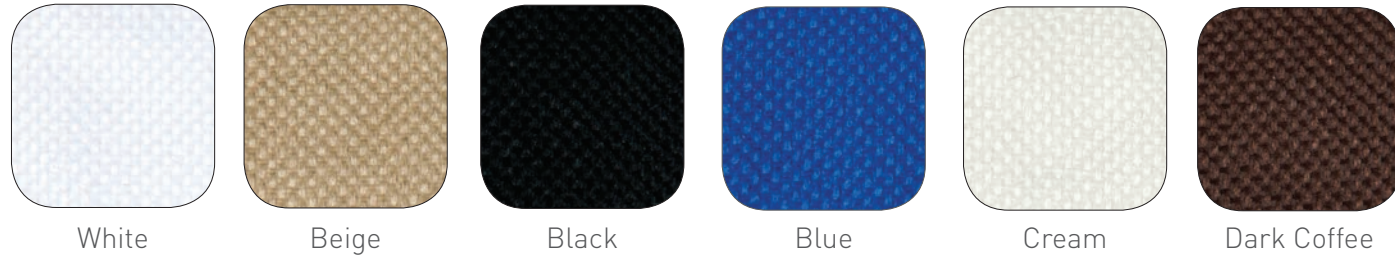

FABRIC OPTIONS

Water repellent fabric colours