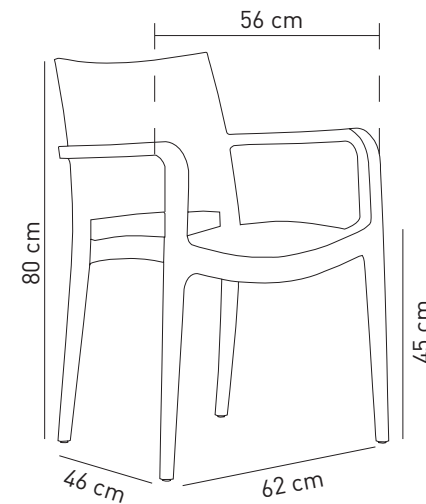

Cushion Details

- 100 % Polyester
- PU waterproof layer
- It should be wiped gently and circular with a damp cloth

Crtn
Net : 4,75 kg
Gross : 5,65 kg

Loading Info
20' DC : 264 pcs
40' DC : 536 pcs
40' HC : 620 pcs
90 cbm truck : 748 pcs

Packaging Details
4 pcs
48x64x102
0,31 cbm

This product has CATAS certificate.