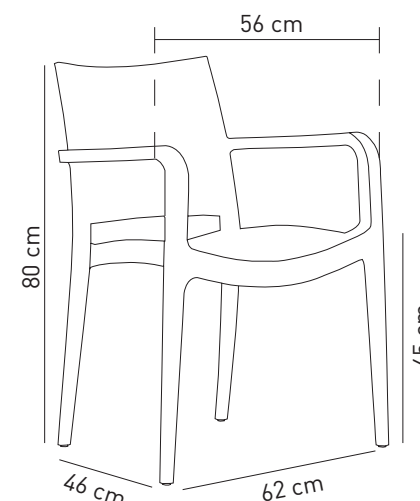

This product has CATAS certificate.

Chair Specto Pad

Chair Specto with a slim pad. Its pad is formed by plywood underneath, with a 3 mm thick sponge and water repellent / velvet fabric. The pad is assembled before packaging and the chair is sent to you 4 pieces in a carton box. You can easily use it for both indoors and outdoors.

Cushion Details

- 100% Polyester
- PU waterproof layer
- It should be wiped gently and circular with a damp cloth

Crtn
 Net : 4,00 kg
 Gross : 4,70 kg

Loading Info
 20' DC : 392 pcs
 40' DC : 816 pcs
 40' HC : 848 pcs
 90 cbm truck : 1000 pcs

Packaging Details
 4 pcs
 48x64x102
 0,31 cbm

Armchair Specto XL

Adaptability to indoor and outdoor environments and stackability make the Armchair Specto XL a classic. It is made from polypropylene reinforced with glass fibers and injection moulded with the use of gas technology. The armchair is solid and light at the same time.