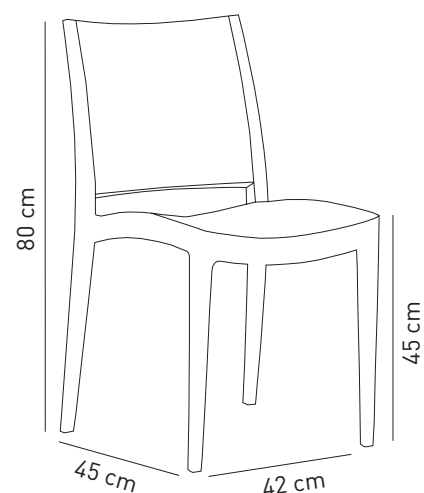

This product has CATAS certificate.

Chair Specto Pad

Chair Specto with a slim pad. Its pad is formed by plywood underneath, with a 3 mm thick sponge and water repellent / velvet fabric. The pad is assembled before packaging and the chair is sent to you 4 pieces in a carton box. You can easily use it for both indoors and outdoors.

Cushion Details

- 100% Polyester
- PU waterproof layer
- It should be wiped gently and circular with a damp cloth

Crtn
 Net : 4,00 kg
 Gross : 4,70 kg

Loading Info
 20' DC : 392 pcs
 40' DC : 816 pcs
 40' HC : 848 pcs
 90 cbm truck : 1000 pcs

Packaging Details
 4 pcs
 48x64x102
 0,31 cbm

Armchair Specto XL

Adaptability to indoor and outdoor environments and stackability make the Armchair Specto XL a classic. It is made from polypropylene reinforced with glass fibers and injection moulded with the use of gas technology. The armchair is solid and light at the same time.