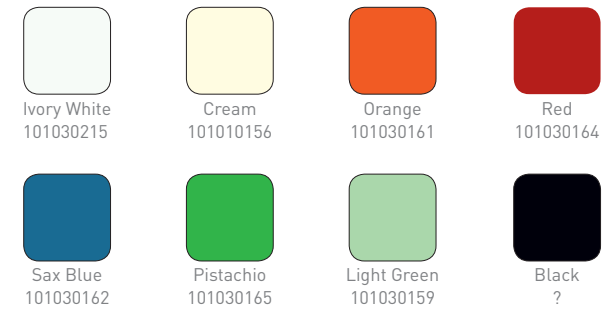

Cushion Details

- 100 % Polyester
- PU waterproof layer
- It should be wiped gently and circular with a damp cloth

Crtn
Net : 4,75 kg
Gross : 5,65 kg

Loading Info
20' DC : 264 pcs
40' DC : 536 pcs
40' HC : 620 pcs
90 cbm truck : 748 pcs

Packaging Details
4 pcs
48x64x102
0,31 cbm

This product has CATAS certificate.