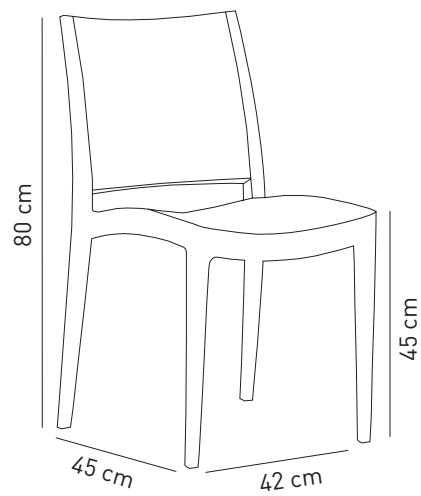

	Crtn	Stack
	Net : 2,90 kg Gross : 3,60 kg	Net : 2,90 kg Gross : 3,20 kg
	Loading Info 20' DC : 392 pcs 40' DC : 816 pcs 40' HC : 848 pcs 90 cbm truck : 1000 pcs	Loading Info 20' DC : 598 pcs 40' DC : 1219 pcs 40' HC : 1431 pcs 90 cbm truck : 1680 pcs
	Packaging Details 4 pcs 48x64x102 0,31 cbm	Packaging Details 23 pcs 27 pcs 90x65x225h cm 90x65x252h cm 1,32 cbm 1,48 cbm

This product has CATAS certificate.

Chair Specto Pad

Chair Specto with a slim pad. Its pad is formed by plywood underneath, with a 3 mm thick sponge and water repellent / velvet fabric. The pad is assembled before packaging and the chair is sent to you 4 pieces in a carton box. You can easily use it for both indoors and outdoors.

Cushion Details

- 100% Polyester
- PU waterproof layer
- It should be wiped gently and circular with a damp cloth

Crtn
 Net : 4,00 kg
 Gross : 4,70 kg

Loading Info
 20' DC : 392 pcs
 40' DC : 816 pcs
 40' HC : 848 pcs
 90 cbm truck : 1000 pcs

Packaging Details
 4 pcs
 48x64x102
 0,31 cbm

Armchair Specto XL

Adaptability to indoor and outdoor environments and stackability make the Armchair Specto XL a classic. It is made from polypropylene reinforced with glass fibers and injection moulded with the use of gas technology. The armchair is solid and light at the same time.