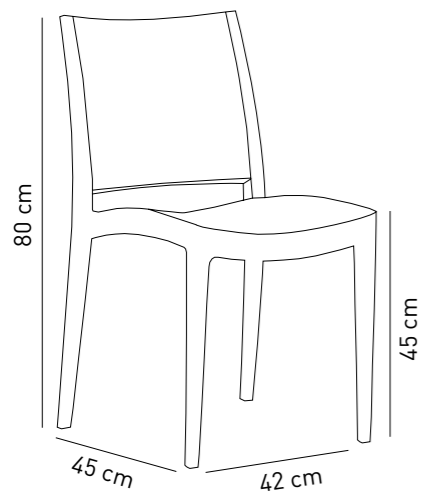

Specto - Specto XL

Chair | Armchair

A bright green plastic chair with a simple, modern design, positioned on the left side of the dining table.

A bright green plastic chair with a simple, modern design, positioned behind the dining table.

A bright green plastic chair with a simple, modern design, positioned behind the dining table.

A bright green plastic chair with a simple, modern design, positioned on the right side of the dining table.

A white rectangular dining table with a chrome metal frame and adjustable height mechanism, positioned in the center of the dining area.

Chair Specto

Chair Specto is made from gas assisted polypropylene and is practical, light and easily stackable. It is available in several colours, which range from warm shades, such as red and orange, to cooler colours such as pistachio green and sax blue, which goes perfectly with every type of furniture for outdoors, dining and relaxation.

This product has CATAS certificate.

Chair Specto Pad

Chair Specto with a slim pad. Its pad is formed by plywood underneath, with a 3 mm thick sponge and water repellent / velvet fabric. The pad is assembled before packaging and the chair is sent to you 4 pieces in a carton box. You can easily use it for both indoors and outdoors.