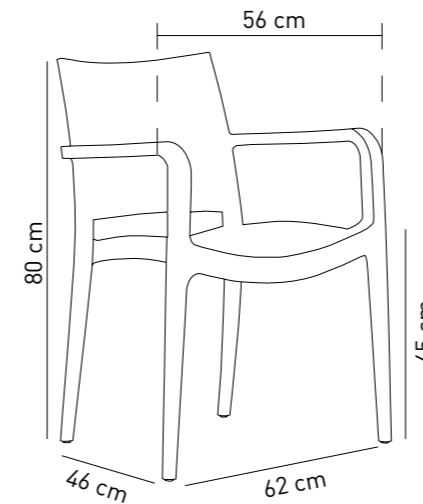

Sax Blue
101010175

Pistachio
101010176

Light Green
101010191

Crtn
Net : 4,75 kg
Gross : 5,65 kg

Loading Info
20' DC : 264 pcs
40' DC : 536 pcs
40' HC : 620 pcs
90 cbm truck : 748 pcs

Packaging Details
4 pcs
48x64x102
0,31 cbm

This product has CATAS certificate.