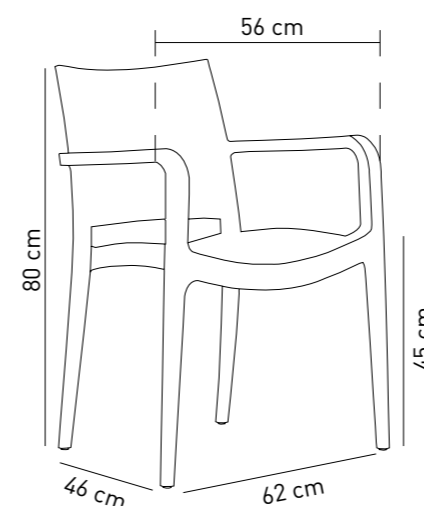

Armchair Specto XL

Adaptability to indoor and outdoor environments and stackability make the Armchair Specto XL a classic. It is made from polypropylene reinforced with glass fibers and injection moulded with the use of gas technology. The armchair is solid and light at the same time.