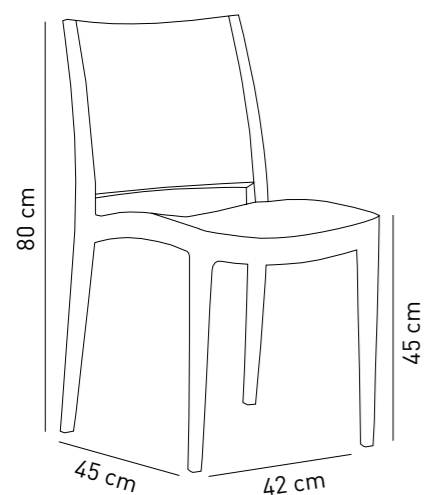

This product has CATAS certificate.

Chair Specto Pad

Chair Specto with a slim pad. Its pad is formed by plywood underneath, with a 3 mm thick sponge and water repellent / velvet fabric. The pad is assembled before packaging and the chair is sent to you 4 pieces in a carton box. You can easily use it for both indoors and outdoors.

Cushion Details

- 100% Polyester
- PU waterproof layer
- It should be wiped gently and circular with a damp cloth

	Crtn Net : 4,00 kg Gross : 4,70 kg
	Loading Info 20' DC : 392 pcs 40' DC : 816 pcs 40' HC : 848 pcs 90 cbm truck : 1000 pcs
	Packaging Details 4 pcs 48x64x102 0,31 cbm