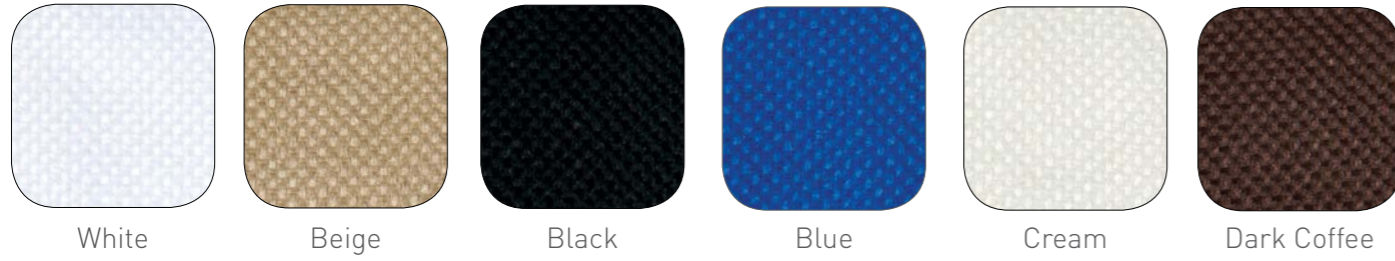

FABRIC OPTIONS

Water repellent fabric colours