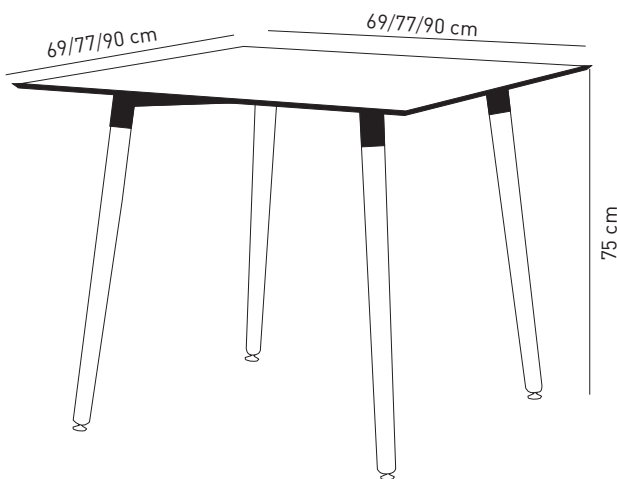

Options

- ☐ White 101030174
  69x69
- ☐ White 101030175
  77x77
- ☐ White 101030177
  90x90

Crtn - 69x69 cm	Crtn - 77x77 cm	Crtn - 90x90 cm
Net: 14,80 kg Gross: 15,80 kg	Net: 17,40 kg Gross: 18,40 kg	Net: 20,45 kg Gross: 21,45 kg
Loading Info 20' DC: 480 pcs 40' DC: 960 pcs 40' HC: 1120 pcs 90 cbm truck: 1450 pcs	Loading Info 20' DC: 375 pcs 40' DC: 750 pcs 40' HC: 875 pcs 90 cbm truck: 1125 pcs	Loading Info 20' DC: 290 pcs 40' DC: 580 pcs 40' HC: 690 pcs 90 cbm truck: 890 pcs
Packaging Details 1 crtns / set 000 cbm 000 cbm 000 cbm	Packaging Details 1 crtns / set 000 cbm 000 cbm 000 cbm	Packaging Details 1 crtns / set 000 cbm 000 cbm 000 cbm

Table Lamax

Round - 4 Wooden Legs

The light, metal structure is unique, featuring a crisscross element which connects the wooden legs on all four sides to support the compact table top. The collection comes in round, Ø77, Ø90. It can be easily combined with other wooden leg chairs/ armchairs. Lamax-T table can bring your work space to life, even the most prominent areas of office, like the meeting room.