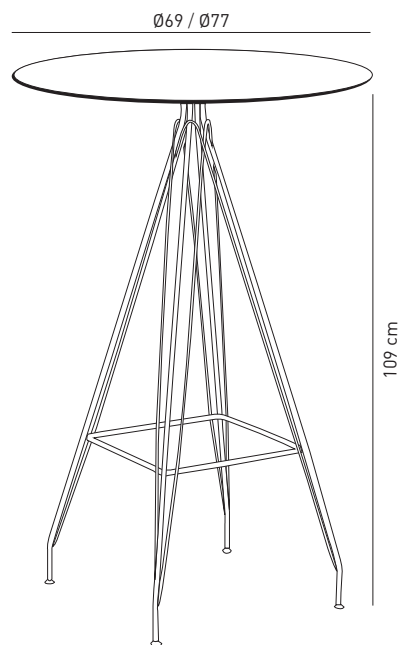

Bar Table Lamax-X

Square - Chromed & Painted Leg

The LAMAX-X bar table boasts elegant, iconic lines characterised by an original weight-bearing base in painted metal or chromed composed of independent "X" elements. The top is available in HPL (compact) with 2 different dimensions; Ø69 and Ø77. Sculptural and modern, it will define even the most classic and meticulous of rooms with its strong features. Configure your LAMAX-X Bar however you like.

Chromed Leg

☐ White 101030279
Ø69

☐ White 101030298
Ø77

Painted Leg

☐ White 101030300
Ø69

☐ White 101030301
Ø77