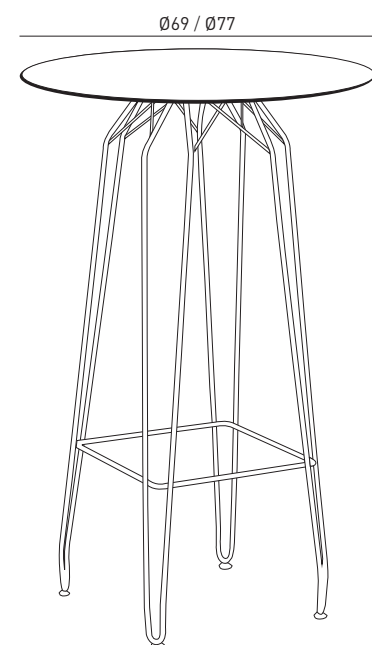

Bar Table Lamax-X

Square - Chromed & Painted Leg

The LAMAX-X bar table boasts elegant, iconic lines characterised by an original weight-bearing base in painted metal or chromed composed of independent "X" elements. The top is available in HPL (compact) with 2 different dimensions; Ø69 and Ø77. Sculptural and modern, it will define even the most classic and meticulous of rooms with its strong features. Configure your LAMAX-X Bar however you like.

Loading Info
20' DC: 370 pcs
40' DC: 750 pcs
40' HC: 850 pcs
90 cbm truck: 1000 pcs

Packaging Details
1 crtns / set
000 cbm
000 cbm
000 cbm

Bar Table Lamax-M

Round - Chromed & Painted Leg

The LAMAX-M bar table boasts elegant, iconic lines characterised by an original weight-bearing base in painted metal or chromed composed of independent "M" elements. The top is available in HPL (compact) with 2 different dimensions; Ø69 and Ø77. Sculptural and modern, it will define even the most classic and meticulous of rooms with its strong features. Configure your LAMAX-M Bar however you like.

Chromed Leg

White 101030279
Ø69

White 101030280
Ø77

Painted Leg

White 101030282
Ø69

White 101030283
Ø77

Chromed Leg

Painted Leg