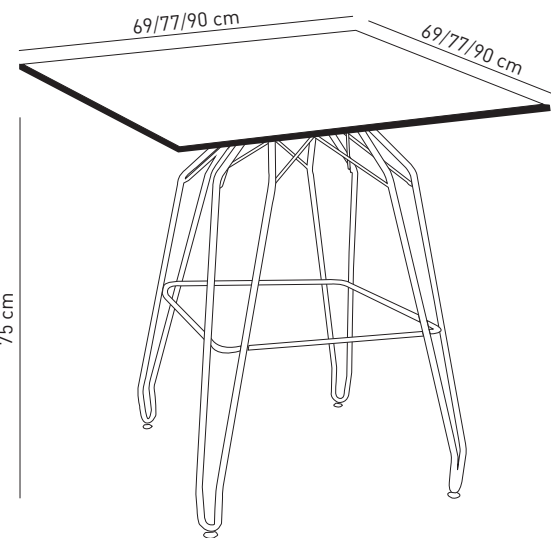

Chromed Leg

Table Lamax-M

Square - Chromed & Painted Leg

A branched entanglement of angular legs connected by sturdy joints made from chromed or painted metal. The table's main aesthetic feature, paired with a range of tops in different sizes and shapes: angular and elliptical, 69x69, 77x77 and 90x90. Boasting a host of different possible combinations with a range of HPL (compact) tops, LAMAX-M is table that's both solid and versatile, fitting into any modern space. Configure your LAMAX-M however you like.

Chromed Leg

- White 101030269
69x69
- White 101030267
77x77
- White 101030268
90x90

Painted Leg

- White 101030270
69x69
- White 101030271
77x77
- White 101030272
90x90

Painted Leg

ASSEMBLY SCHEMA

Crtn - 69x69 cm	Crtn - 77x77 cm	Crtn - 90x90 cm
Net: 12,70 kg	Net: 14,70 kg	Net: 14,70 kg
Gross: 13,70 kg	Gross: 15,70 kg	Gross: 15,70 kg
Loading Info	Loading Info	Loading Info
20' DC: 370 pcs	20' DC: 370 pcs	20' DC: 370 pcs
40' DC: 750 pcs	40' DC: 750 pcs	40' DC: 750 pcs
40' HC: 850 pcs	40' HC: 850 pcs	40' HC: 850 pcs
90 cbm truck: 1000 pcs	90 cbm truck: 1000 pcs	90 cbm truck: 1000 pcs
Packaging Details	Packaging Details	Packaging Details
1 crtns / set	1 crtns / set	1 crtns / set
000 cbm	000 cbm	000 cbm
000 cbm	000 cbm	000 cbm
000 cbm	000 cbm	000 cbm

Chromed Leg

Table Lamax-M

Round - Chromed & Painted Leg

A branched entanglement of angular legs connected by sturdy joints made from chromed or painted metal. The table's main aesthetic feature, paired with a range of tops in different sizes and shapes: angular and elliptical, Ø69, Ø77 and Ø90. Boasting a host of different possible combinations with a range of HPL (compact) tops, LAMAX-M is table that's both solid and versatile, fitting into any modern space. Configure your LAMAX-M however you like.