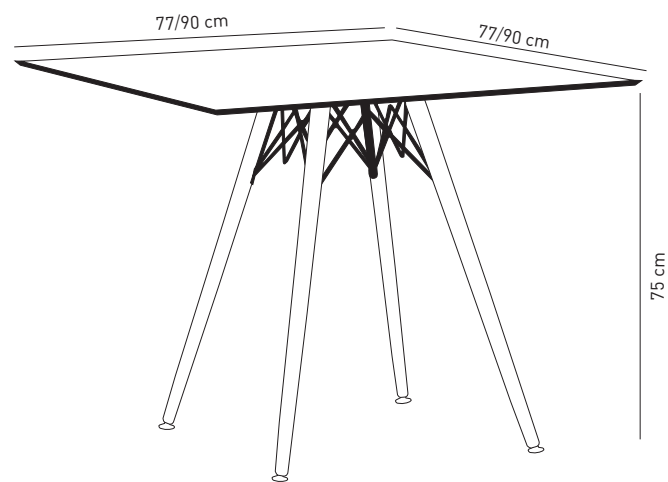

Table Lamax

Rectangle - 4 Wooden Legs

The Lamax table was created from an imaginary journey through our wooden leg range. It recalls the experience returning to your home. The cosiness of the wood will warm up the environment. Lamax rectangle table has 3 different sizes, 77x120, 80x139 and 90x150, its beech wooden legs are combined with the solid compact table top (12 mm thickness) with monocolour.

Table Lamax-T

Square - Wooden Legs

The light, metal structure is unique, featuring a crisscross element which connects the wooden legs on all four sides to support the compact table top. The collection comes in square, 77x77, 90x90. It can be easily combined with other wooden leg chairs/ armchairs. Lamax-T table can bring your work space to life, even the most prominent areas of office, like the meeting room.

Options

- White 101030189
77x77 cm
- White 101030191
90x90 cm

	Crtn - 77x77 cm	Crtn - 90x90 cm
	Net: 14,65 kg Gross: 15,65 kg	Net: 17,70 kg Gross: 18,70 kg
	Loading Info 20' DC: 300 pcs 40' DC: 600 pcs 40' HC: 700 pcs 90 cbm truck: 900 pcs	Loading Info 20' DC: 240 pcs 40' DC: 480 pcs 40' HC: 550 pcs 90 cbm truck: 714 pcs
	Packaging Details 1 crtns / set 000 cbm 000 cbm 000 cbm	Packaging Details 1 crtns / set 000 cbm 000 cbm 000 cbm