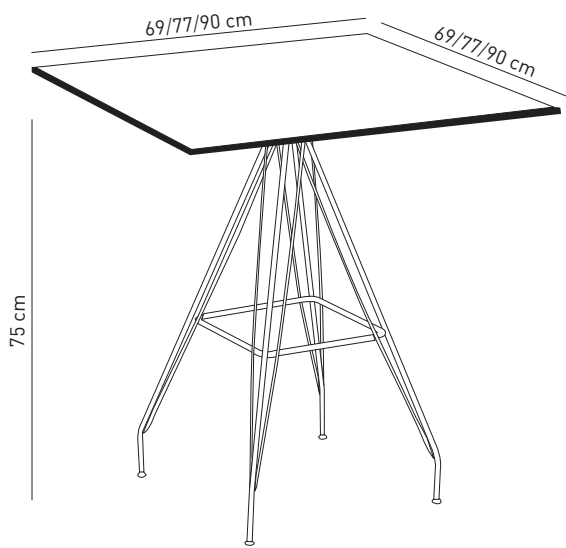

Chromed Leg

Painted Leg

Chromed Leg

- White 101030285
69x69
- White 101030286
77x77
- White 101030287
90x90

Painted Leg

- White 101030288
69x69
- White 101030289
77x77
- White 101030290
90x90

Crtn - 69x69 cm	Crtn - 77x77 cm	Crtn - 90x90 cm
Net: 12,70 kg Gross: 13,70 kg	Net: 14,70 kg Gross: 15,70 kg	Net: 14,70 kg Gross: 15,70 kg
Loading Info 20' DC: 370 pcs 40' DC: 750 pcs 40' HC: 850 pcs 90 cbm truck: 1000 pcs	Loading Info 20' DC: 370 pcs 40' DC: 750 pcs 40' HC: 850 pcs 90 cbm truck: 1000 pcs	Loading Info 20' DC: 370 pcs 40' DC: 750 pcs 40' HC: 850 pcs 90 cbm truck: 1000 pcs
Packaging Details 1 crtns / set 000 cbm 000 cbm 000 cbm	Packaging Details 1 crtns / set 000 cbm 000 cbm 000 cbm	Packaging Details 1 crtns / set 000 cbm 000 cbm 000 cbm

The top is available in HPL (compact) with 3 different dimensions; Ø69, Ø77 and Ø90. Sculptural and modern, it will define even the most classic and meticulous of rooms with its strong features.

Chromed Leg