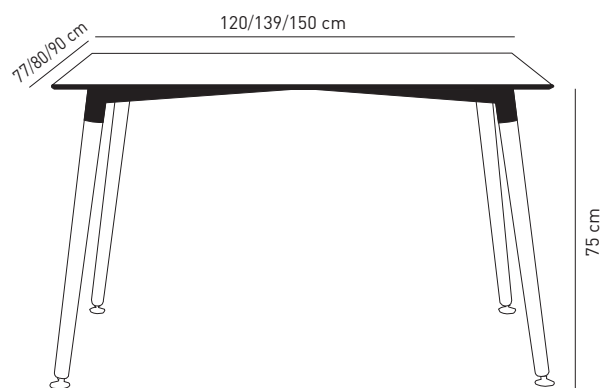

Table Lamax

Square - 4 Wooden Legs

The Lamax table was created from an imaginary journey through our wooden leg range. It recalls the experience returning to your home. The cosiness of the wood will warm up the environment. Lamax square table has 4 different sizes, 69x69, 77x77 and 90x90, its beech wooden legs are combined with the solid compact table top (12 mm thickness) with monocolour.

Table Lamax

Rectangle - 4 Wooden Legs

The Lamax table was created from an imaginary journey through our wooden leg range. It recalls the experience returning to your home. The cosiness of the wood will warm up the environment. Lamax rectangle table has 3 different sizes, 77x120, 80x139 and 90x150, its beech wooden legs are combined with the solid compact table top (12 mm thickness) with monocolour.

Options

- White 101030180
77x120
- White 101030181
80x139
- White 101030182
90x150

ASSEMBLY
SCHEMA

	Crtn - 77x120 cm	Crtn -80x139 cm	Crtn - 90x150 cm
Weight	Net: 23,60 kg Gross: 24,60 kg	Net: 27,00 kg Gross: 28,00 kg	Net: 31,00 kg Gross: 32,00 kg
Loading Info	20' DC: 250 pcs 40' DC: 500 pcs 40' HC: 580 pcs 90 cbm truck: 750 pcs	20' DC: 210 pcs 40' DC: 420 pcs 40' HC: 500 pcs 90 cbm truck: 640 pcs	20' DC: 180 pcs 40' DC: 360 pcs 40' HC: 420 pcs 90 cbm truck: 535 pcs
Packaging Details	1 crtns / set 000 cbm 000 cbm 000 cbm	1 crtns / set 000 cbm 000 cbm 000 cbm	1 crtns / set 000 cbm 000 cbm 000 cbm