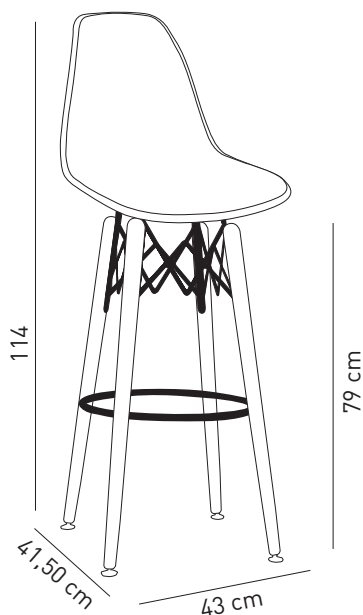

# Chair Eos-V Bar

Wooden Leg

The Eos-V Bar chair is characterized by the smart combination of two different colours with one piece shell in polypropylene. Legs are made of beech wood which makes the chair more luxury. Energetic, elegant and extremely beautiful Eos is the new inspired in the pop art cultures, suitable to be used in indoor. Eos is available in 7 different colours polypropylene and a single wooden base finishes absolutely combinable. Legs can be knocked down very easily.