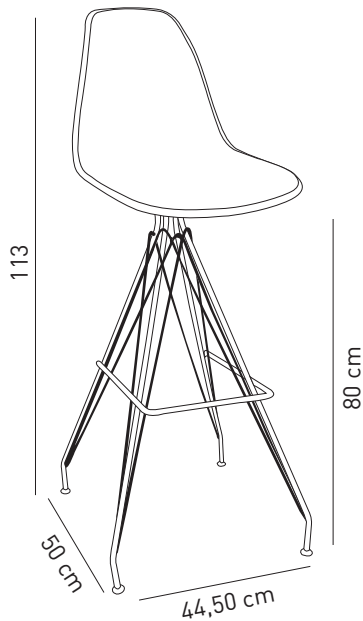

## Chair **Eos-X Bar**

Chromed & Painted Leg

EOS-X Bar Chair was conceived from the desire of creating a rational piece of furniture suitable to be placed even in the most characteristic spaces, respecting their style. Bi-injected moulding polypropylene Shell with 7 different combinations. Glossy finish on the back of the shell, matt and scratch resistant on the frontal shell. Frame in chromed or matt black painted. Height is 80 cm. Can be matchable with LAMAX-X bar tables in different dimensions. Can be matchable with LAMAX-X tables in different dimensions.