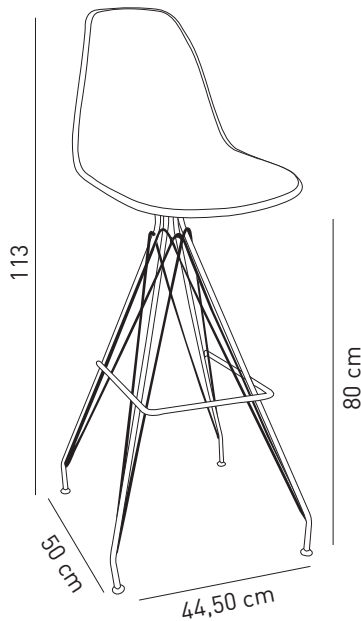

# Chair Eos-X Bar Pad

Metal Leg with Fabric

EOS-X Bar Chair was conceived from the desire of creating a rational piece of furniture suitable to be placed even in the most characteristic spaces, respecting their style. Clean design of the shell with a wide selection of fabrics, to guarantee the best adaptability in contract projects and domestic settings. Frame in chromed or matt black painted. Height is 80 cm. Can be matchable with LAMAX-X bar tables in different dimensions.