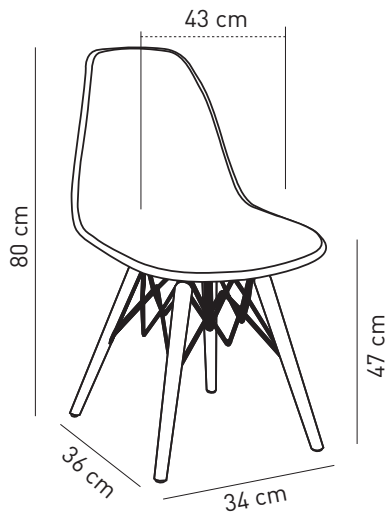

Chair Eos-V Pad

Wooden Leg with Fabric

The Eos-V Pad chair is characterized by the smart combination of different fabrics. Legs are made of beech wood which makes the chair more luxury. Energetic, elegant and extremely beautiful Eos-V is the new inspired in the pop art cultures, suitable to be used in indoor. Legs can be knocked down very easily.

Crtn

Net : 5,40 kg
Gross : 6,15 kg

Loading Info

20' DC : 412 pcs
40' DC : 824 pcs
40' HC : 960 pcs
90 cbm truck : 1100 pcs

Packaging Details

4 pcs
610X480X940h cm
0,28 cbm

This product has CATAS certificate.