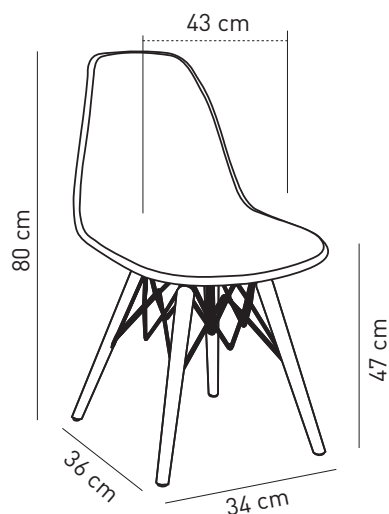

# Chair Eos-V Bar Pad

Wooden Leg

The Eos-V Bar Pad chair is characterized by the smart combination of different fabrics. Legs are made of beech wood which makes the chair more luxury. Energetic, elegant and extremely beautiful Eos-V Bar is the new inspired in the pop art cultures, suitable to be used in indoor. Legs can be knocked down very easily.