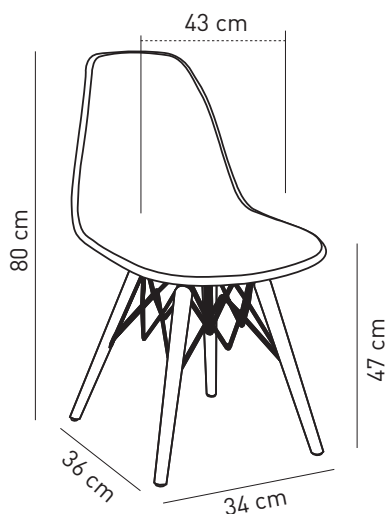

# Chair Eos-V

Wooden Leg

The Eos chair is characterized by the smart combination of two different colours with one piece shell in polypropylene. Legs are made of beech wood which makes the chair more luxury. Energetic, elegant and extremely beautiful Eos is the new inspired in the pop art cultures, suitable to be used in indoor. Eos is available in 7 different colours polypropylene and a single wooden base finishes absolutely combinable. Legs can be knocked down very easily.