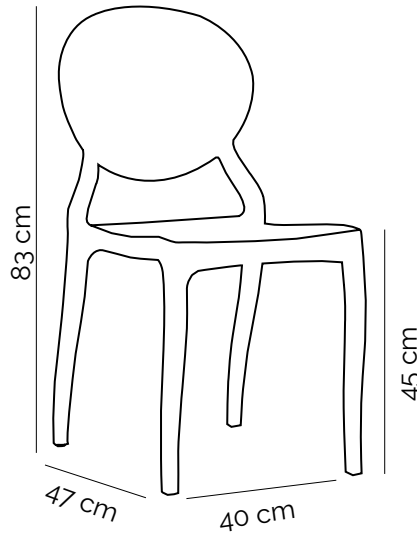

4 pcs/crtn - 45x66x102 cm - 0,30 cbm

EN 581-1:2006
EN 1728:2000
EN 1022:2005

Turkey
Discover
the potential

Chair Rotus PC

Tilia presents the latest evolution in transparency. A chair offering perfect ergonomic seating combining flexibility and solidity. With transparent PC back, it gives attractive play of light and reflections. Available in many combinations. Orient PC is perfect for the home, office and especially for contract use.