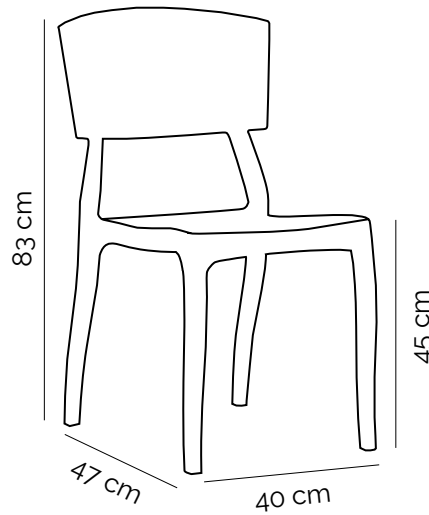

Packaging Details (crtn)

4 pcs/crtn - 47x66x102 cm - 0,32 cbm

Stack

Net : 3,65 kg

Gross : 4,00 kg

Loading Info (stack)

20' DC : 550 pcs

40' DC : 1166 pcs

4 pcs/crtn - 47x66x102 cm - 0.32 cbm

Chair Orient PC

Eclectic and versatile, contemporary and elegant in details of its finishes and materials, Chair Orient PC is a brand new product created for collective areas. Its functionality, together with its unquestionable Tilia style, is complemented by the good quality for a unique contract seat that is one of a kind. It's ornamental design gives more folk looking to chair and can be useful for indoor/outdoor.