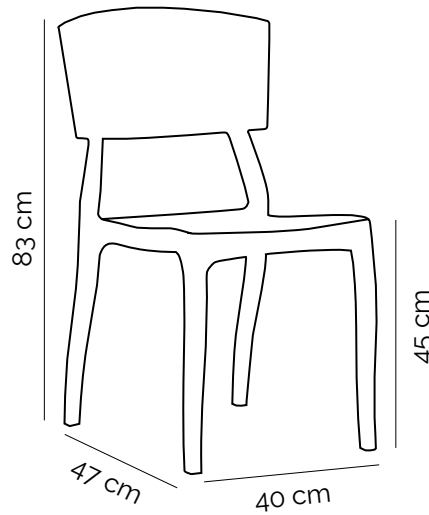

Chair **Orient**

Chair **Rotus**

Chair Orient

On its four slim s-shaped legs, Chair Orient is big and comfy. The back of the chair is naturally distinctive and designed to grasp your back completely. Chair Orient is light, practical and it comes in various colours. It can be stacked and used outdoors as well.

Packaging Details (crtn)

4 pcs/crtn - 47x66x102 cm - 0,32 cbm

Stack

Net : 3,65 kg

Gross : 4,00 kg

Loading Info (stack)

20' DC : 550 pcs

40' DC : 1166 pcs