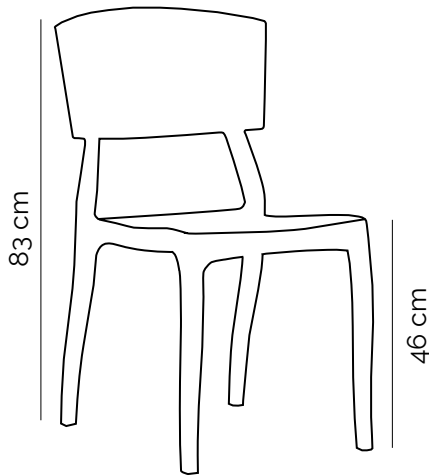

Crtn

Net : 4.80 kg
Gross : 5.50 kg

20' DC : 372 pcs
40' DC : 748 pcs
40' HC : 872 pcs
90 cbm truck : 1032 pcs

4 pcs/crtn - 47x66x102 cm - 0.32 cbm