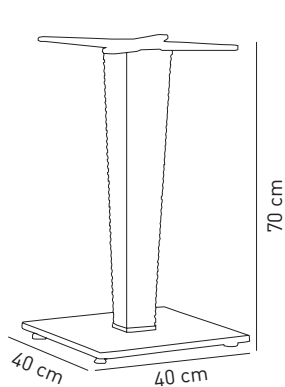

Double Base

Crtn - Single

Net: 8,20 kg
Gross: 9,00 kg

Crtn - Double

Net: 18,00 kg
Gross: 19,00 kg

Loading Info

20' DC: 750 pcs
40' DC: 1500 pcs
40' HC: 1750 pcs
90 cbm truck: 2000 pcs

Loading Info

20' DC: 350 pcs
40' DC: 700 pcs
40' HC: 830 pcs
90 cbm truck: 950 pcs

Packaging Details

2 crtns / set
73x14x21 / 0,021 cbm
46x44x8 / 0,016 cbm

Packaging Details

2 crtns / set
73x14x21 / 0,021 cbm
78x42x10 / 0,032 cbm