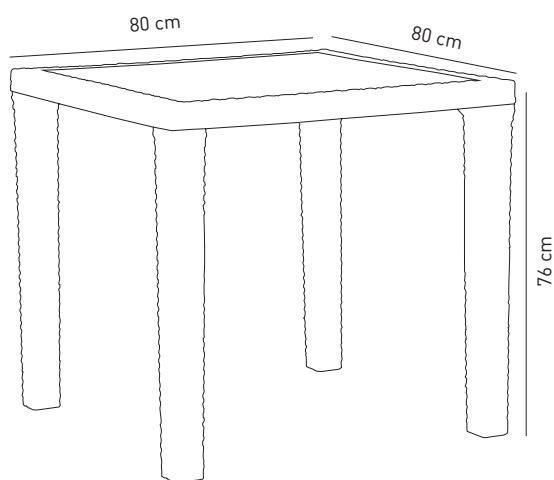

Table Antares

80x80 Plastic Base

Ireko Top / Inglass Top / Outglass Top

Table Antares family is an innovation in terms of type and the technology involves in their production. They were designed to create a fantastic combination with Armchair Royal, Armchair Antares, Armchair Flash-R, Chair Antares and Chair Antro. To create more practicality we have mixed plastic with two different materials; iroko & glass. It has adjustable pingos for stability.

Crtn - Glass Top

Net: 10,70 kg
Gross: 11,50 kg

Crtn - Iroko Top

Net: 10,00 kg
Gross: 10,70 kg

Loading Info

20' DC: 370 pcs
40' DC: 740 pcs
40' HC: 850 pcs
90 cbm truck: 1000 pcs

Loading Info

20' DC: 370 pcs
40' DC: 740 pcs
40' HC: 850 pcs
90 cbm truck: 1000 pcs

Packaging Details

2 crtns / set
81x81x8 / 0,053 cbm
80x18x17 / 0,024 cbm

Packaging Details

2 crtns / set
81x81x8 / 0,053 cbm
80x18x17 / 0,024 cbm