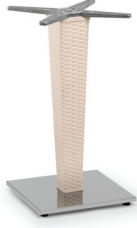

Single / Cream
202020081