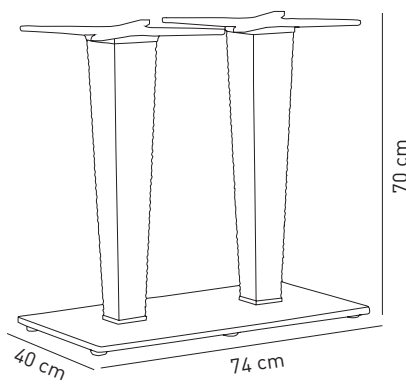

Double Base

Crtn - Single

Net: 8,20 kg
Gross: 9,00 kg

Crtn - Double

Net: 18,00 kg
Gross: 19,00 kg

Loading Info

20' DC: 750 pcs
40' DC: 1500 pcs
40' HC: 1750 pcs
90 cbm truck: 2000 pcs

Loading Info

20' DC: 350 pcs
40' DC: 700 pcs
40' HC: 830 pcs
90 cbm truck: 950 pcs

Packaging Details

2 crtns / set
73x14x21 / 0,021 cbm
46x44x8 / 0,016 cbm

Packaging Details

2 crtns / set
73x14x21 / 0,021 cbm
78x42x10 / 0,032 cbm