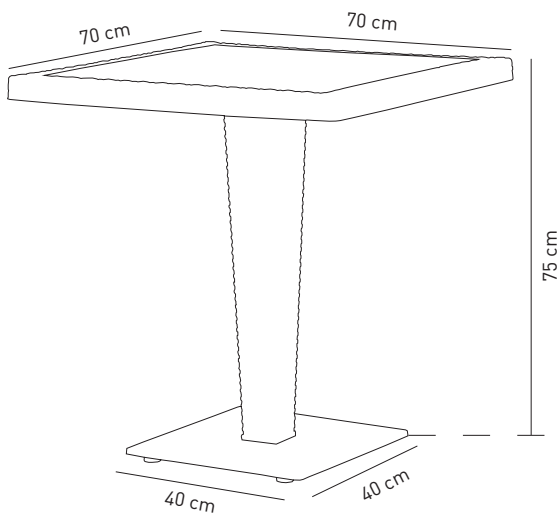

Outglass Top

Crtn - Glass Top

Net: 15,00 kg
Gross: 17,00 kg

Crtn - Iroko Top

Net: 14,30 kg
Gross: 15,90 kg

Loading Info

20' DC: 370 pcs
40' DC: 740 pcs
40' HC: 850 pcs
90 cbm truck: 950 pcs

Loading Info

20' DC: 370 pcs
40' DC: 740 pcs
40' HC: 850 pcs
90 cbm truck: 950 pcs

Packaging Details

3 crtns / set
71x71x8 / 0,04 cbm
73x14x21 / 0,02 cbm
46x44x8 / 0,016 cbm

Packaging Details

3 crtns / set
71x71x8 / 0,040 cbm
73x14x21 / 0,02 cbm
46x44x8 / 0,016 cbm