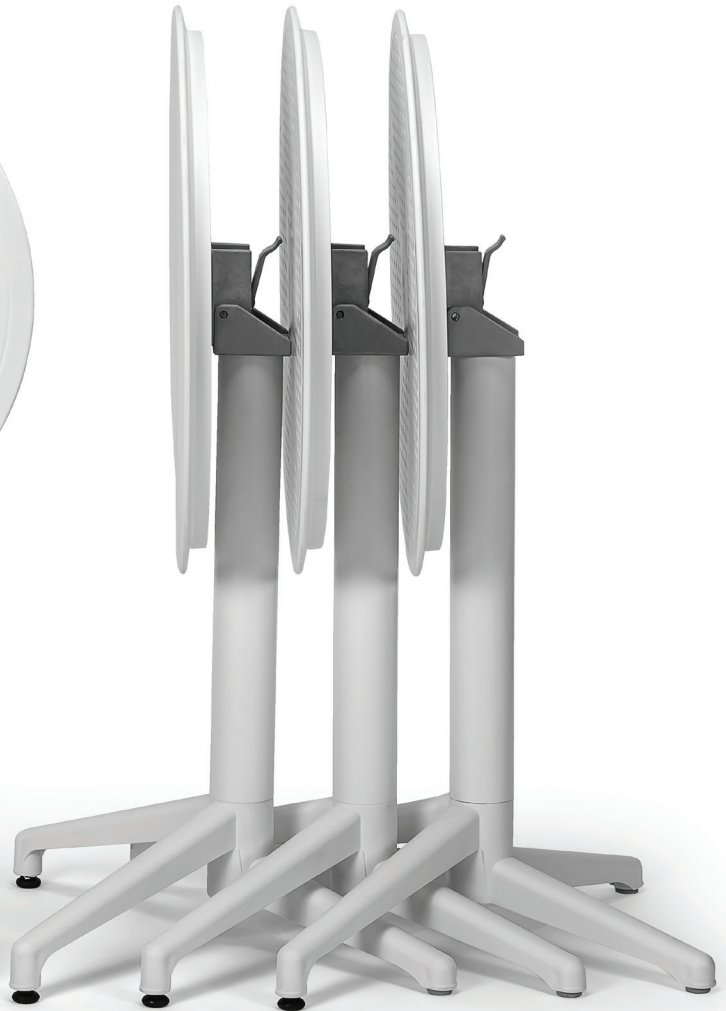

Coffee Table | Moon  
Table | Moon  
Bar Table | Moon

# Table Family **Moon**

Moon table family has an elegant silhouette and minimal design. The shape of the round column, which transforms into three heights, such as table, bar and coffee table base, expresses continuity and attention to detail. The column in extruded aluminium splits open to form four cross feet in resin. Moon table is also offered with a folding resin top so that it can be stored away with very little space. Suitable also for both indoor and outdoor.

## Table **Moon** Ø60 cm

Coffee Table  
fixed only

Table  
foldable or fixed

Bar Table  
foldable or fixed

### Coffee Table **Moon**

Ø60 cm fixed only

Ivory White

Cream

Coffee

Black