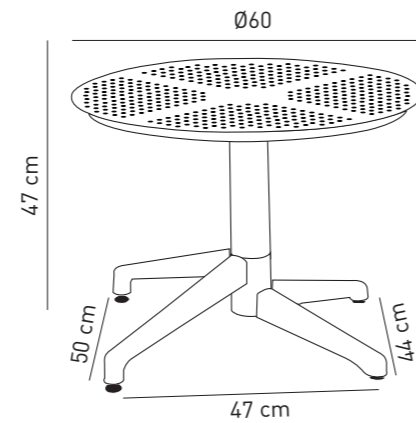

MOON | MOON-S | MOON 70X70cm
TABLE | BAR TABLE | COFFEE TABLE

with foldable or fixed top

Table Family **Moon**

Moon table family has an elegant silhouette and minimal design. The shape of the round column, which transforms into three heights, such as table, bar and coffee table base, expresses continuity and attention to detail. The column in extruded aluminium splits open to form four cross feet in resin. Moon table is also offered with a folding resin top so that it can be stored away with very little space. Suitable also for both indoor and outdoor.

**SPECIALLY
DESIGNED FOR
OUTDOOR USE**

Table **Moon** Ø60 cm

Coffee Table
fixed only

Table
fixed or foldable

Bar Table
fixed or foldable

Coffee Table **Moon**
Ø60 cm fixed only

		 Ivory White	 Cream	 Coffee	 Black
	fixed	101020958	101020959	101020961	101020962
Table Moon Ø60 cm fixed or foldable					
	fixed	101020938	101020939	101020941	101020942
	foldable	101020943	101020944	101020946	101020947
Bar Table Moon Ø60 cm fixed or foldable					
	fixed	101020948	101020949	101020951	101020952
	foldable	101020953	101020954	101020956	101020957

This product has CATAS certificate.

Table **Moon** Ø60 cm

Coffee Table fixed only

Crtn
 Net : 7,50 kg
 Gross : 8,70 kg

Loading Info
 20' DC : 320 pcs
 40' DC : 640 pcs
 40' HC : 760 pcs
 90 cbm truck : 900 pcs

Packaging Details	Packaging Details
1 pc / crtn	1 pc / crtn
67x65x21 cm	67x65x21 cm
0,091 cbm	0,091 cbm

Bar Table foldable or fixed

Foldable (Crtn)	Fixed (Crtn)
Net : 9,10 kg	Net : 8,65 kg
Gross : 10,30 kg	Gross : 9,85 kg