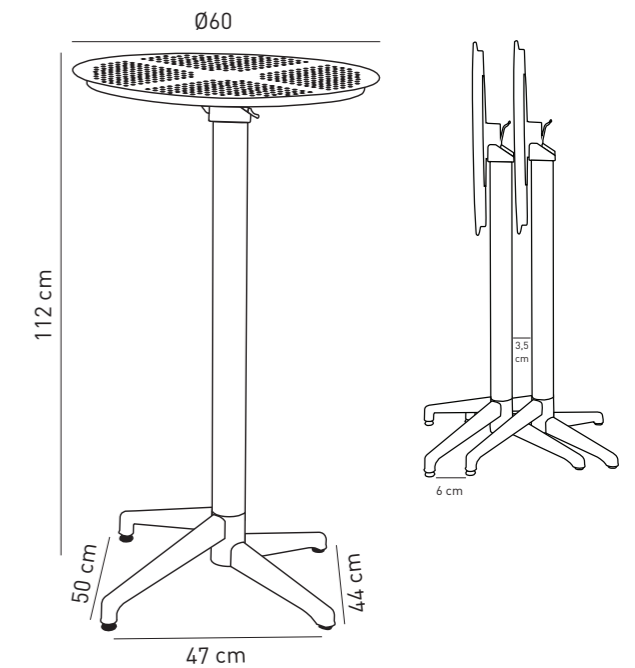

MOON | MOON-S | MOON 70X70cm
TABLE | BAR TABLE | COFFEE TABLE

with foldable or fixed top

Table Family **Moon**

Moon table family has an elegant silhouette and minimal design. The shape of the round column, which transforms into three heights, such as table, bar and coffee table base, expresses continuity and attention to detail. The column in extruded aluminium splits open to form four cross feet in resin. Moon table is also offered with a folding resin top so that it can be stored away with very little space. Suitable also for both indoor and outdoor.

This product has CATAS certificate.

Table **Moon** Ø60 cm

Coffee Table fixed only

Crtn
 Net : 7,50 kg
 Gross : 8,70 kg

Loading Info
 20' DC : 320 pcs
 40' DC : 640 pcs
 40' HC : 760 pcs
 90 cbm truck : 900 pcs

Packaging Details
 1 pc / crtn
 67x65x21 cm
 0,091 cbm

Table foldable or fixed

Foldable (Crtn)	Fixed (Crtn)
Net : 8,25 kg	Net : 7,82 kg
Gross : 9,45 kg	Gross : 9,00 kg

Loading Info	Loading Info
20' DC : 320 pcs	20' DC : 320 pcs
40' DC : 640 pcs	40' DC : 640 pcs
40' HC : 760 pcs	40' HC : 760 pcs
90 cbm truck : 900 pcs	90 cbm truck : 900 pcs

Packaging Details	Packaging Details
1 pc / crtn	1 pc / crtn
67x65x21 cm	67x65x21 cm
0,091 cbm	0,091 cbm

Bar Table foldable or fixed

Foldable (Crtn)	Fixed (Crtn)
Net : 9,10 kg	Net : 8,65 kg
Gross : 10,30 kg	Gross : 9,85 kg