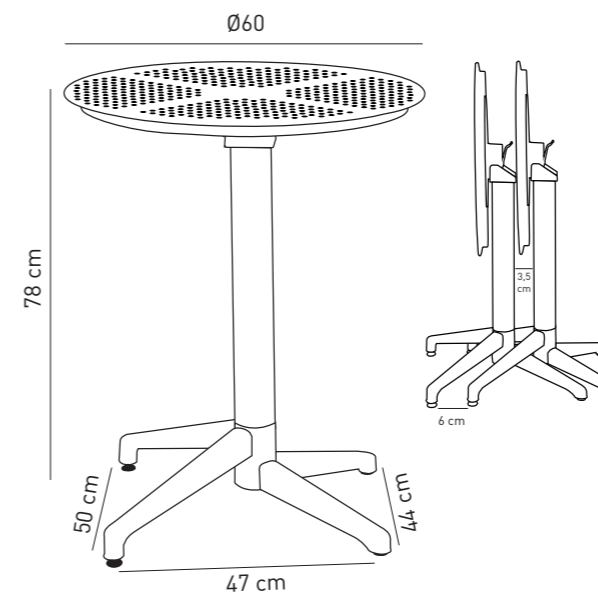

MOON | MOON-S | MOON 70X70cm
TABLE | BAR TABLE | COFFEE TABLE

with foldable or fixed top

Table Family **Moon**

Moon table family has an elegant silhouette and minimal design. The shape of the round column, which transforms into three heights, such as table, bar and coffee table base, expresses continuity and attention to detail. The column in extruded aluminium splits open to form four cross feet in resin. Moon table is also offered with a folding resin top so that it can be stored away with very little space. Suitable also for both indoor and outdoor.

This product has CATAS certificate.

Table **Moon** Ø60 cm

Coffee Table fixed only

Crtn
 Net : 7,50 kg
 Gross : 8,70 kg

Loading Info
 20' DC : 320 pcs
 40' DC : 640 pcs
 40' HC : 760 pcs
 90 cbm truck : 900 pcs

Packaging Details
 1 pc / crtn
 67x65x21 cm
 0,091 cbm

Table foldable or fixed

Foldable (Crtn)	Fixed (Crtn)
Net : 8,25 kg	Net : 7,82 kg
Gross : 9,45 kg	Gross : 9,00 kg

Loading Info	Loading Info
20' DC : 320 pcs	20' DC : 320 pcs
40' DC : 640 pcs	40' DC : 640 pcs
40' HC : 760 pcs	40' HC : 760 pcs
90 cbm truck : 900 pcs	90 cbm truck : 900 pcs

Packaging Details	Packaging Details
1 pc / crtn	1 pc / crtn
67x65x21 cm	67x65x21 cm
0,091 cbm	0,091 cbm

Bar Table foldable or fixed

Foldable (Crtn)	Fixed (Crtn)
Net : 9,10 kg	Net : 8,65 kg
Gross : 10,30 kg	Gross : 9,85 kg