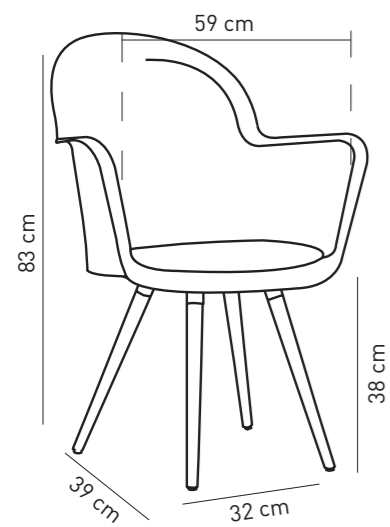

ASSEMBLY
SCHEMA