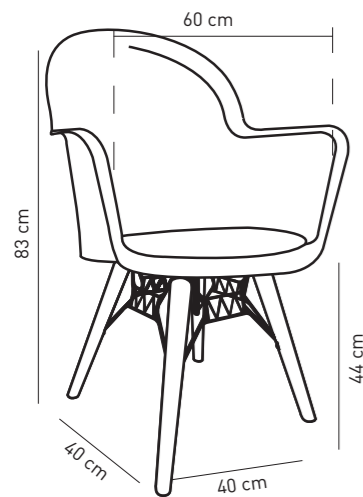

ASSEMBLY SCHEMA

With Drill

With Hand