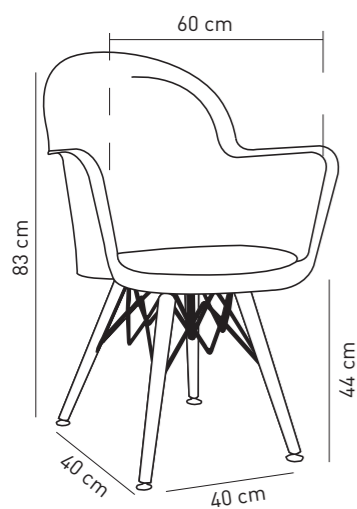

Armchair Gora-V Pad

Wooden Leg with Fabric

It's unique materials makes the product elegant, stylish and charming. Created to use in home, office and the other indoor environment. With fabric and cushion its even more comfortable. It looks great with round Lamax and Lamax-T tables.

ASSEMBLY SCHEMA
With Drill

With Hand