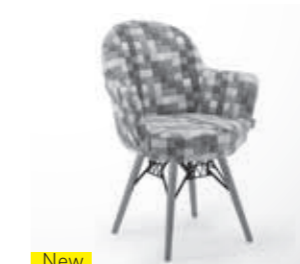

**GORA**

FAMILY

Armchair | Office

Armchair  
Gora Metal Leg 4

Armchair  
Gora-V Wooden Leg 8

Armchair  
Gora-V Pad Wooden Leg with Fabric 10

**New**  
Chair  
Gora-V1 Wooden Leg 14

**New**  
Armchair  
Gora-V1 Pad Wooden Leg with Fabric 16

# Armchair Gora

Metal Leg

Gora, the armchair bearing the signature of Tilia's design, specially designed for the contract sector and to extend Tilia's soft line. Gora comes in cream, ivory white, yellow, orange, red, light green, sax blue and charcoal colours. Armchair Gora has a sturdy metal base, the result of the latest industrial technology. Thanks to the strong materials used, it is suitable for indoor & outdoor use.