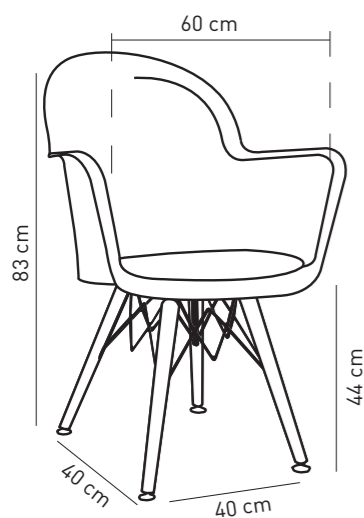

Armchair Gora-V

Wooden Leg

Armchair Gora-V is a splendid armchair with half-sphere shape, refined combination of finishes, and adept use of colour opportunities. The quality and the richness of its materials, both for the body and the beech wooden leg, makes it particularly elegant and sophisticated. Gora is ideal for your home, dining and living rooms, and it also fits nicely into offices, especially into the meeting and waiting areas.

ASSEMBLY SCHEMA

With Drill

With Hand