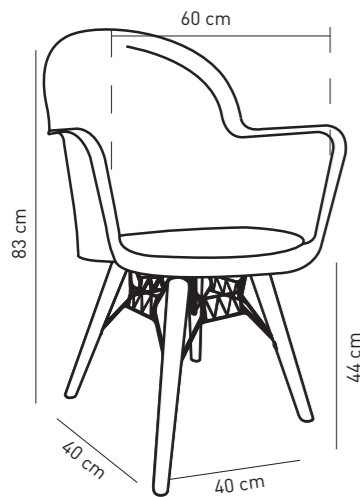

New

Armchair Gora-V1 Pad

Wooden Leg with Fabric

It's unique materials makes the product elegant, stylish and charming. Created to use in home, office and the other indoor environment. With fabric and cushion its even more comfortable. It looks great with round Lamax and Lamax-T tables.

ASSEMBLY SCHEMA
With Drill

With Hand