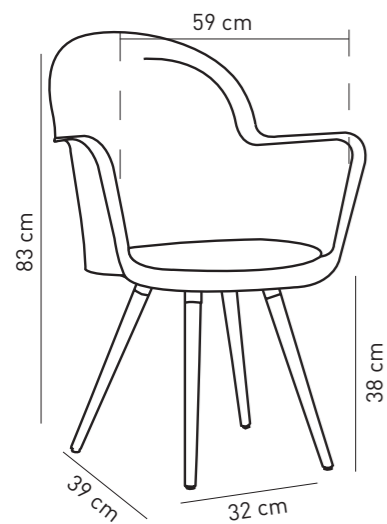

Armchair Gora-N Pad

Wooden Leg with Fabric

It's unique materials makes the product elegant, stylish and charming. Created to use in home, office and the other indoor environment. With fabric and cushion its even more comfortable. It looks great with round Lamax and Lamax-T tables.