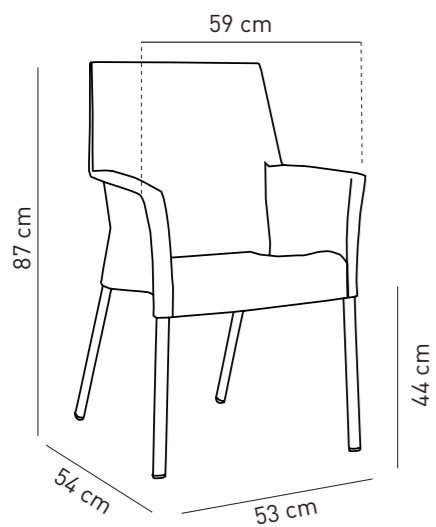

Sole

Armchair

Armchair Sole

Comfortable and ergonomic, Armchair Sole is made of resistant materials: polypropylene shell and anodized 20mm diameter aluminium legs. Wide colour range such as; cream, ivory white, orange, red, light green, sax blue and black. The formal solutions, materials and practicality let Armchair Sole suits indoors & outdoors and represent an excellent contract product.

Wenge
101020089

Crtn		Stack	
	Net : 4,00 kg Gross : 4,96 kg		Net : 4,00 kg Gross : 4,42 kg
Loading Info		Loading Info	
	20' DC : 228 pcs 40' DC : 492 pcs 40' HC : 564 pcs 90 cbm truck : 664 pcs		20' DC : 384 pcs 40' DC : 768 pcs 40' HC : 912 pcs 90 cbm truck : 1188 pcs
Packaging Details		Packaging Details	
	4 pcs 76x60x113 0,52 cbm		16 pcs 102x63x230h cm 1,48 cbm
			19 pcs 102x63x254h cm 1,63 cbm