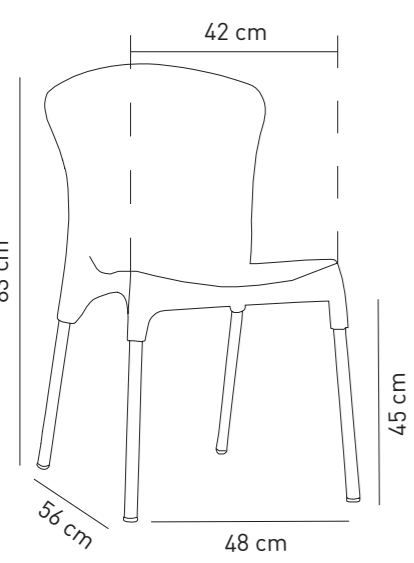

Chair Stella with UV ray resistant polypropylene shell. Colours: cream, ivory white, yellow, orange, red, light green, sax blue, wenge and black. Legs are anodized 20mm diameter aluminium tube to make the chair suitable for outdoor use. Chair Stella is light and stackable, suitable for use in public environments.

	Crtn	Net : 3,05 kg	Stack	Net : 3,05 kg
		Gross : 3,85 kg		Gross : 3,40 kg
	Loading Info	20' DC : 360 pcs	Loading Info	20' DC : 572 pcs
		40' DC : 744 pcs		40' DC : 1166 pcs
		40' HC : 840 pcs		40' HC : 1272 pcs
		90 cbm truck : 1020 pcs		90 cbm truck : 1560 pcs
	Packaging Details	6 pcs	Packaging Details	22 pcs
		89x50x109		98x65x210h cm
		0,49 cbm		1,34 cbm
				24 pcs
				98x65x232h cm
				1,48 cbm

	Crtn	Net : 3,55 kg	Stack	Net : 3,55 kg
		Gross : 4,95 kg		Gross : 3,99 kg
	Loading Info	20' DC : 252 pcs	Loading Info	20' DC : 550 pcs
		40' DC : 516 pcs		40' DC : 1122 pcs
		40' HC : 616 pcs		40' HC : 1224 pcs
		90 cbm truck : 728 pcs		90 cbm truck : 1450 pcs
	Packaging Details	4 pcs	Packaging Details	22 pcs
		53x75x110		95x65x220h cm
		0,44 cbm		1,36 cbm
				24 pcs
				95x65x235h cm
				1,45 cbm