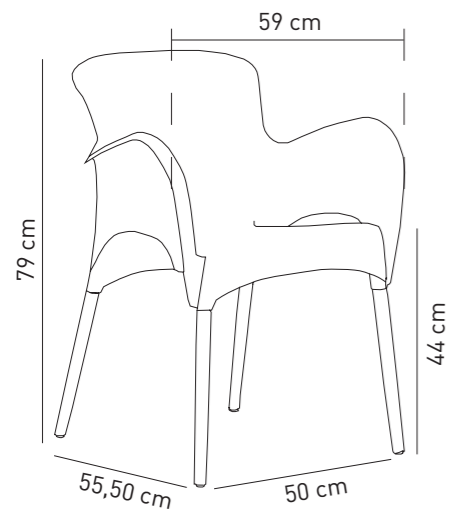

Armchair Mars

Armchair Mars is a Tilia classic, known for its perfect combination of functionality and beauty. Armchair Mars is not affected by temperature changes, is stackable up to eight elements and characterized by its enveloping comfortable seat, design elegance, practicality, cleaning ease and wide colour range such as; cream, ivory white, orange, red, light green, sax blue and black.