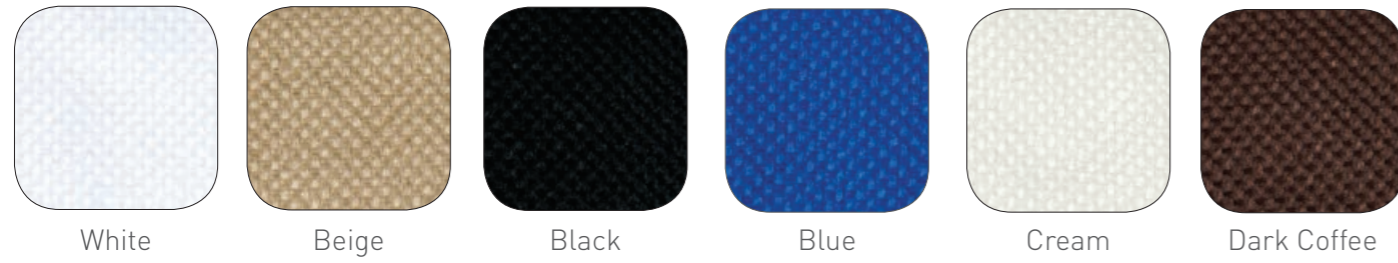

Milky Brown
101010957

Petroleum Green
101010956

Cement Gray
101010958

Chair Orient Pad

Chair Orient Pad is a new member of the Chair Orient family. It is a chair with five different shell colours (Cream, Ivory White, Yellow, Pistachio, and Light Blue) and water repellent fabric. It is perfect for home, office and for contract use.

This product has CATAS certificate.

Ivory White / Transparent
101020892

Ivory White / Orange
101020893

Ivory White / Dark Blue
101020895

Ivory White / Red
101020894

Cream / Transparent
101020284

Cream / Orange
101020050

Cream / Dark Blue
101020051

Cream / Red
101020052

FABRIC OPTIONS

Water repellent fabric colours

Artificial leather fabric colours

Velvet fabric colours

Akron fabric colours

Savaş Plastik A.Ş.