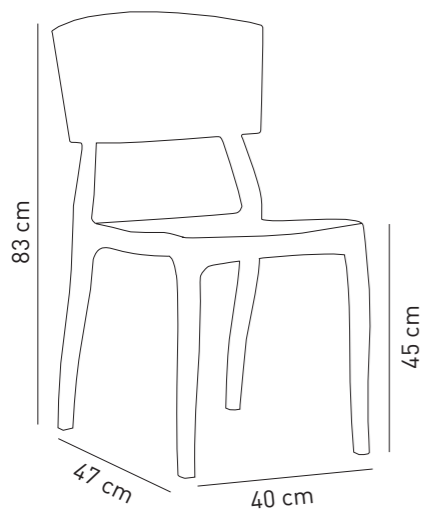

Orient - Rotus

Chair | Pad | PC

Chair Orient

On its four slim s-shaped legs, Chair Orient is big and comfy. The back of the chair is naturally distinctive and designed to grasp your back completely. Chair Orient is light, practical and it comes in various colours. It can be stacked and used outdoors as well.

Stack

Crtn	Stack
 Net : 3,65 kg Gross : 4,40 kg	Net : 3,65 kg Gross : 4,11 kg
 Loading Info 20' DC : 372 pcs 40' DC : 748 pcs 40' HC : 872 pcs 90 cbm truck : 1032 pcs	Loading Info 20' DC : 550 pcs 40' DC : 1166 pcs 40' HC : 1378 pcs 90 cbm truck : 1624 pcs
 Packaging Details 4 pcs / crtn 47x66x102 0,32 cbm	Packaging Details 22 pcs / stack 26 pcs / stack 98x65x215h cm 98x65x235h cm 1,32 cbm 1,50 cbm