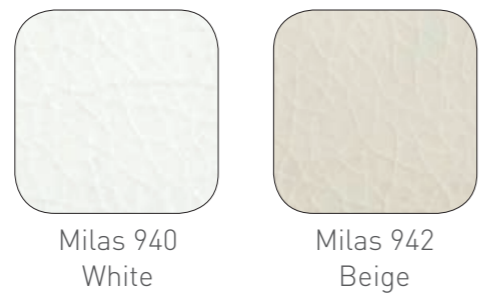

This product has CATAS certificate.

Ivory White / Transparent
101020892

Ivory White / Orange
101020893

Ivory White / Dark Blue
101020895

Ivory White / Red
101020894

Cream / Transparent
101020284

Cream / Orange
101020050

Cream / Dark Blue
101020051

Cream / Red
101020052

FABRIC OPTIONS

Water repellent fabric colours

Artificial leather fabric colours

Velvet fabric colours

Akron fabric colours

Savaş Plastik A.Ş.