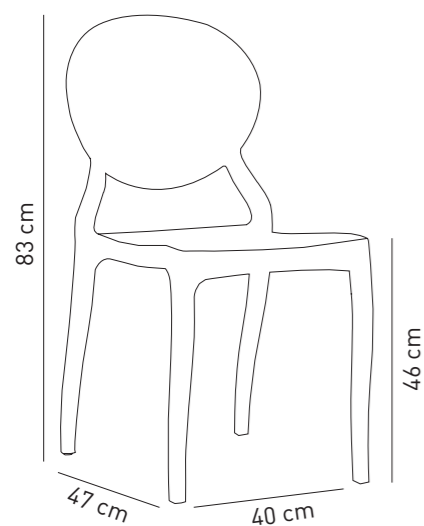

Cushion Details

- 100 % Polyester
- PU waterproof layer
- It should be wiped gently and circular with a damp cloth