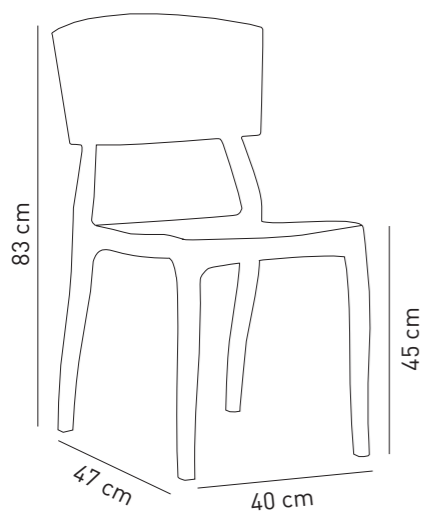

Crtn		Stack	
	Net : 3,24 kg Gross : 4,20 kg		Net : 3,25 kg Gross : 3,88 kg
Loading Info		Loading Info	
	20' DC : 372 pcs 40' DC : 748 pcs 40' HC : 872 pcs 90 cbm truck : 1032 pcs		20' DC : 550 pcs 40' DC : 1166 pcs 40' HC : 1378 pcs 90 cbm truck : 1624 pcs
Packaging Details		Packaging Details	
	4 pcs / crtn 47x66x102 0,32 cbm	22 pcs / stack 98x65x215h cm 1,37 cbm	26 pcs / stack 98x65x235h cm 1,50 cbm

This product has CATAS certificate.