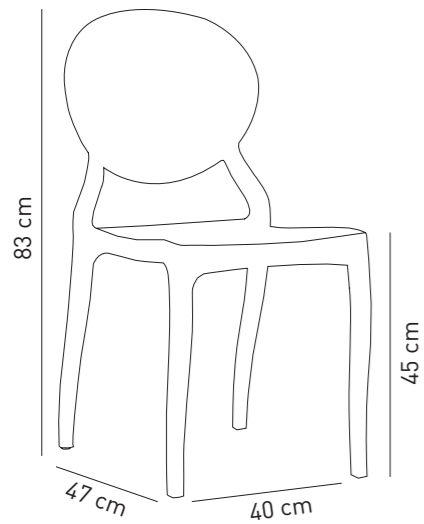

Chair Rotus

With its minimal and clean design, this chair is reminiscent of an art deco mood. It brings a touch of personality and originality to any ambiance. It comes in five different colours; Cream, Ivory White, Yellow, Pistachio, Light Blue.

Crtn	Stack
Net : 3,75 kg Gross : 4,60 kg	Net : 3,75 kg Gross : 4,13 kg
Loading Info 20' DC : 392 pcs 40' DC : 788 pcs 40' HC : 916 pcs 90 cbm truck : 1084 pcs	Loading Info 20' DC : 550 pcs 40' DC : 1166 pcs 40' HC : 1378 pcs 90 cbm truck : 1624 pcs
Packaging Details 4 pcs / crtn 45x66x102 0,30 cbm	Packaging Details 22 pcs / stack 26 pcs / stack 98x65x215h cm 98x65x235h cm 1,37 cbm 1,50 cbm

This product has CATAS certificate.