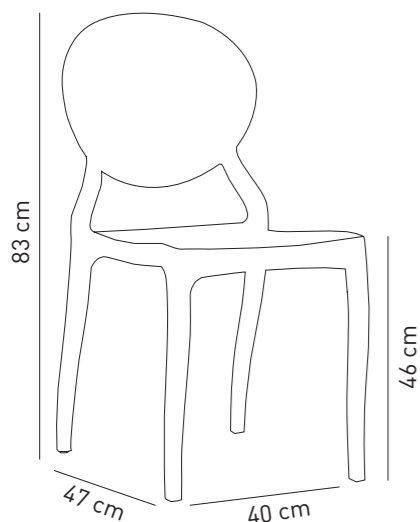

Crtn		Stack	
	Net : 3,40 kg Gross : 4,10 kg		Net : 3,40 kg Gross : 3,80 kg
Loading Info		Loading Info	
	20' DC : 392 pcs 40' DC : 788 pcs 40' HC : 916 pcs 90 cbm truck : 1084 pcs		20' DC : 550 pcs 40' DC : 1166 pcs 40' HC : 1378 pcs 90 cbm truck : 1624 pcs
Packaging Details		Packaging Details	
	4 pcs / crtn 45x66x102 0,30 cbm	22 pcs / stack 98x65x215h cm 1,37 cbm	26 pcs / stack 98x65x235h cm 1,50 cbm

This product has CATAS certificate.