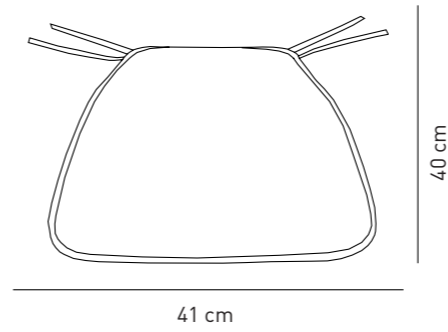

Cushion **TRE**

- 3 cm 28-HD grey sponge
- Zipper
- Mounted to back with ropes
- Fabric Options : Water repellent, artificial leather, velvet and akron

Side View