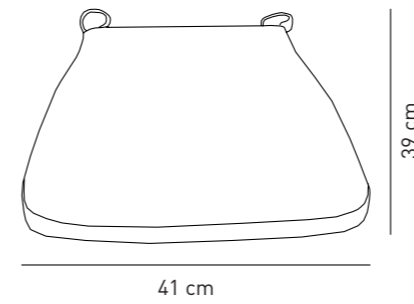

Cushion **DUE**

- 3 cm 28-HD grey sponge
- Zipper
- Mounted to back with velcro strip
- Fabric Options: Water repellent, artificial leather, velvet and akron