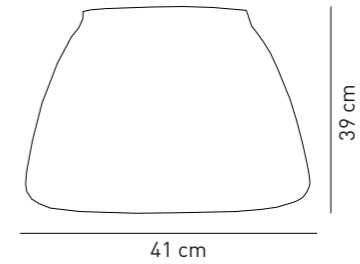

## Cushion **UNO**

- Plastic shell
- Fusing
- 3 cm 28-HD grey sponge
- Mounted to seat with velcro strip
- Fabric Options: Water repellent, artificial leather, velvet and akron