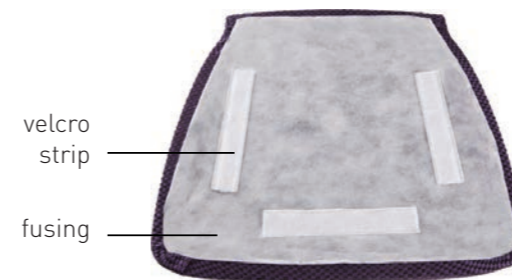

## Cushions

WEDDING

## Cushion **UNO**

- Plastic shell
- Fusing
- 3 cm 28-HD grey sponge
- Mounted to seat with velcro strip
- Fabric Options: Water repellent, artificial leather, velvet and akron

## Cushion **DUE**

- 3 cm 28-HD grey sponge
- Zipper
- Mounted to back with velcro strip
- Fabric Options: Water repellent, artificial leather, velvet and akron

## Cushion **TRE**

- 3 cm 28-HD grey sponge
- Zipper
- Mounted to back with ropes
- Fabric Options : Water repellent, artificial leather, velvet and akron

Side View

Front View

Rear View

**Water repellent fabric colours**