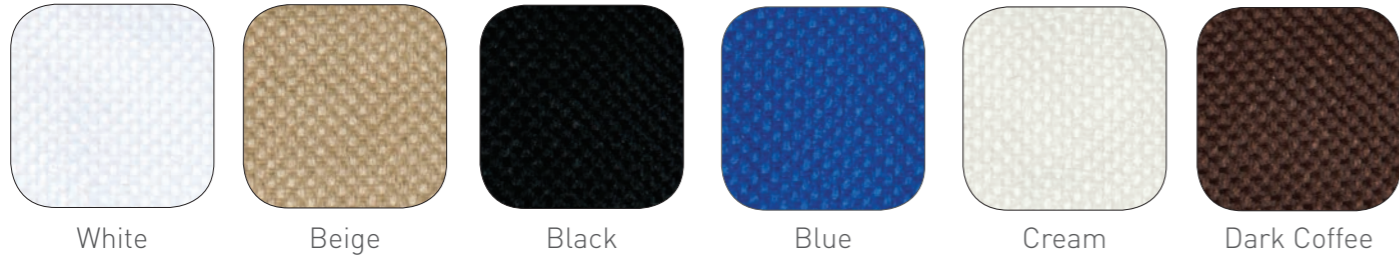

FABRIC OPTIONS

Water repellent fabric colours