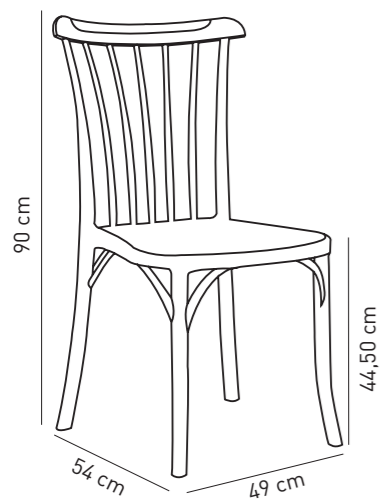

Chair Gozo Pad

A combination of lines which line harmoniously to create a minimal silhouette. The efficient virgin polypropylene with gas assisted moulding technique guarantees solidity and allows to achieve different sections for its back and legs. Surface is slightly wooden textured, light but sturdy and the characteristic back is suitable for indoor & outdoor use, in kitchens, restaurants, hotels, gardens, terraces and pool sides. The high-resistant feet have interchangeable PVC footers. Chair Gozo is an elegant model which can easily fit into different environments.

- Plastic shell
- Fusing
- 3 cm 28-HD grey sponge
- Mounted to seat with velcro strip
- Fabric Options: Water repellent, artificial leather, velvet and akron

	Crtn	Stack
	Net : 4,70 kg Gross : 5,50 kg	Net : 3,80 kg Gross : 4,80 kg
	Loading Info	Loading Info
	20' DC : 276 pcs 40' DC : 560 pcs 40' HC : 648 pcs 90 cbm truck : 780 pcs	20' DC : 432 pcs 40' DC : 876 pcs 40' HC : 1022 pcs 90 cbm truck : 1260 pcs
	Packaging Details	Packaging Details
	4 pcs	12 pcs - 14 pcs

This product has CATAS certificate.