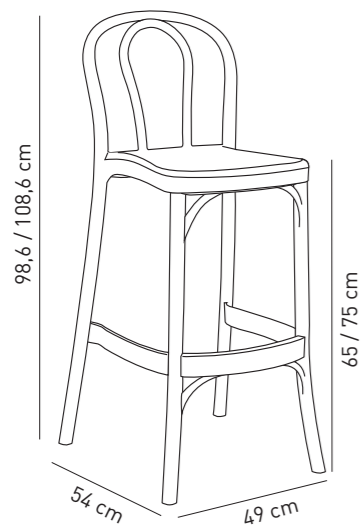

Colour Options / 75 cm

- Ivory White 101040271
- Cream 101040270
- Coffee 101040269
- Nile Green 101040264
- Tile Red 101040263
- Wood 101040266
- Light Blue 101040265
- Wenge 101040268
- Black 101040267