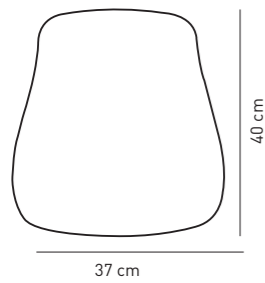

Chair Soz-C Pad

Cosy look met with durable outdoor material, formed the perfect combination of looks, comfort and durability. Chair Sozo-C is light and durable at the same time, it's stackable and is available in Tilia signature shades of earth tones. Sozo-C is here to make your cafes, restaurants and dining place cosier, both in indoors and outdoors.

- Plastic shell
- Fusing
- 3 cm 28-HD grey sponge
- Mounted to seat with velcro strip
- Fabric Options: Water repellent, artificial leather, velvet and akron