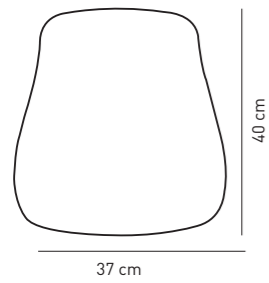

Chair Capri Pad

Our hottest new model Capri chair is stackable up to 14 and is made of 100 % virgin polypropylene applied with gas injection molding. Capri is a monoblock chair with a surface that is slightly wooden textured, light but sturdy at the same time. The characteristic X back is suitable for indoor & outdoor use, in kitchens, restaurants, hotels, gardens, terraces and pool sides. The high-resistant feet have interchangeable PVC footers. It is available in various colors, and you can choose the combination that you prefer.

- Plastic shell
- Fusing
- 3 cm 28-HD grey sponge
- Mounted to seat with velcro strip
- Fabric Options: Water repellent, artificial leather, velvet and akron