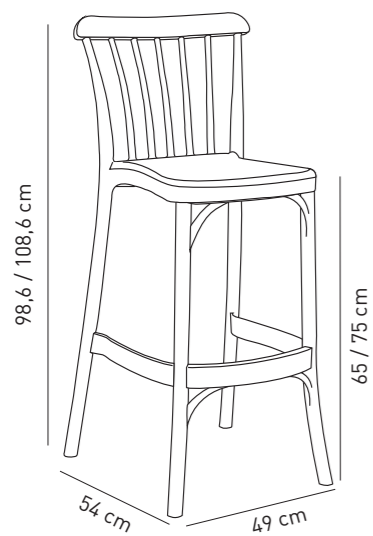

Colour Options / 75 cm

- Ivory White 101040259
- Cream 101040258
- Coffee 101040257
- Nile Green 101040261
- Tile Red 101040262
- Wood 101040254
- Light Blue 101040260
- Wenge 101040256
- Black 101040255