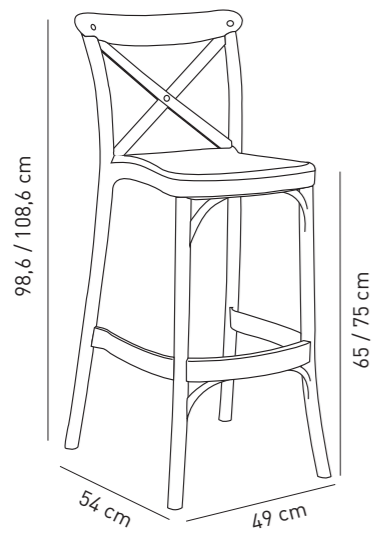

Colour Options / 75 cm

- ☐ Ivory White 101040248
- ☐ Cream 101040249
- ☐ Coffee 101040250
- ☐ Nile Green 101040245
- ☐ Tile Red 101040246
- ☐ Wood 101040253
- ☐ Light Blue 101040247
- ☐ Wenge 101040251
- ☐ Black 101040252

Crtn / 65 cm
Net : 5,13 kg
Gross : 5,88 kg

Loading Info
20' DC : 300 pcs
40' DC : 600 pcs
40' HC : 700 pcs
90 cbm truck : 900 pcs

Packaging Details
48x67x117h cm/ 4 pcs

Crtn / 75 cm
Net : 5,45 kg
Gross : 6,20 kg

Loading Info
20' DC : 180 pcs
40' DC : 360 pcs
40' HC : 432 pcs
90 cbm truck : 552 pcs

Packaging Details
49x68x127h cm/ 4 pcs