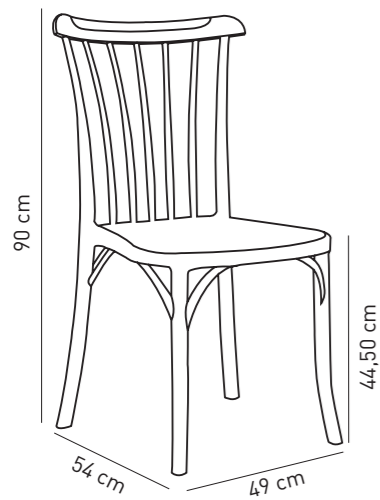

Chair Gozo

A combination of lines which line harmoniously to create a minimal silhouette. The efficient virgin polypropylene with gas assisted moulding technique guarantees solidity and allows to achieve different sections for its back and legs. Surface is slightly wooden textured, light but sturdy and the characteristic back is suitable for indoor & outdoor use, in kitchens, restaurants, hotels, gardens, terraces and pool sides. The high-resistant feet have interchangeable PVC footers. Chair Gozo is an elegant model which can easily fit into different environments.

	Crtn	Stack
	Net : 3,80 kg Gross : 4,60 kg	Net : 3,80 kg Gross : 4,30 kg
	Loading Info 20' DC : 244 pcs 40' DC : 508 pcs 40' HC : 612 pcs 90 cbm truck : 724 pcs	Loading Info 20' DC : 432 pcs 40' DC : 876 pcs 40' HC : 1022 pcs 90 cbm truck : 1260 pcs
	Packaging Details 4 pcs	Packaging Details 12 pcs - 14 pcs

This product has CATAS certificate.