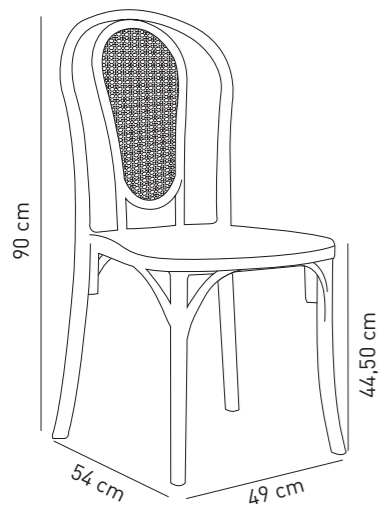

Chair Sozo-C

Cosy look met with durable outdoor material, formed the perfect combination of looks, comfort and durability. Chair Sozo-C is light and durable at the same time, it's stackable and is available in Tilia signature shades of earth tones. Sozo-C is here to make your cafes, restaurants and dining place cosier, both in indoors and outdoors.

	Crtn	Stack
	Net : 4,00 kg Gross : 4,80 kg	Net : 4,00 kg Gross : 4,37 kg
	Loading Info	Loading Info
	20' DC : 244 pcs 40' DC : 508 pcs 40' HC : 612 pcs 90 cbm truck : 724 pcs	20' DC : 432 pcs 40' DC : 876 pcs 40' HC : 1022 pcs 90 cbm truck : 1260 pcs
	Packaging Details	Packaging Details
	4 pcs	12 pcs - 14 pcs