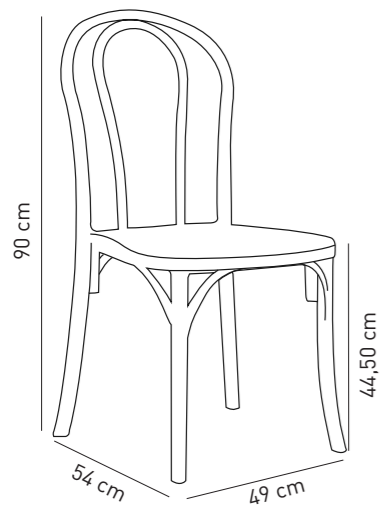

Chair Sozo

Cosy look met with durable outdoor material, formed the perfect combination of looks, comfort and durability. Chair Sozo is light and durable at the same time, it's stackable and is available in Tilia signature shades of earth tones. Sozo is here to make your cafes, restaurants and dining place cosier, both in indoors and outdoors.

	Crtn	Stack
	Net : 3,95 kg Gross : 4,80 kg	Net : 3,95 kg Gross : 4,37 kg
	Loading Info 20' DC : 244 pcs 40' DC : 508 pcs 40' HC : 612 pcs 90 cbm truck : 724 pcs	Loading Info 20' DC : 432 pcs 40' DC : 876 pcs 40' HC : 1022 pcs 90 cbm truck : 1260 pcs
	Packaging Details 4 pcs	Packaging Details 12 pcs - 14 pcs