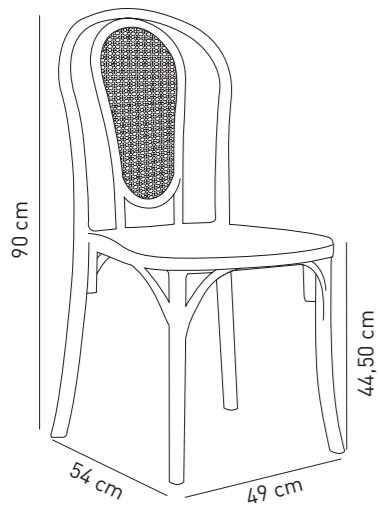

Crtn	Stack
	Net : 4,85 kg Gross : 5,65 kg	Net : 4,85 kg Gross : 5,35 kg
	Loading Info 20' DC : 244 pcs 40' DC : 508 pcs 40' HC : 612 pcs 90 cbm truck : 724 pcs	Loading Info 20' DC : 432 pcs 40' DC : 876 pcs 40' HC : 1022 pcs 90 cbm truck : 1260 pcs
	Packaging Details 4 pcs	Packaging Details 12 pcs - 14 pcs

This product has CATAS certificate.