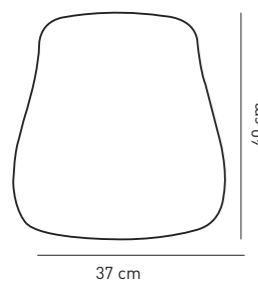

Chair Gozo Pad

A combination of lines which line harmoniously to create a minimal silhouette. The efficient virgin polypropylene with gas assisted moulding technique guarantees solidity and allows to achieve different sections for its back and legs. Surface is slightly wooden textured, light but sturdy and the characteristic back is suitable for indoor & outdoor use, in kitchens, restaurants, hotels, gardens, terraces and pool sides. The high-resistant feet have interchangeable PVC footers. Chair Gozo is an elegant model which can easily fit into different environments.

- Plastic shell
- Fusing
- 3 cm 28-HD grey sponge
- Mounted to seat with velcro strip
- Fabric Options: Water repellent, artificial leather, velvet and akron