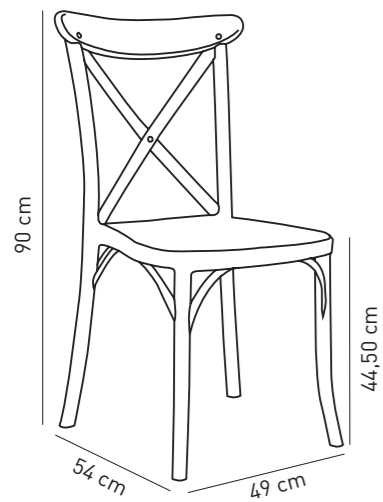

- Plastic shell
- Fusing
- 3 cm 28-HD grey sponge
- Mounted to seat with velcro strip
- Fabric Options: Water repellent, artificial leather, velvet and akron

**Crtn**  
 Net : 4,85 kg  
 Gross : 5,65 kg