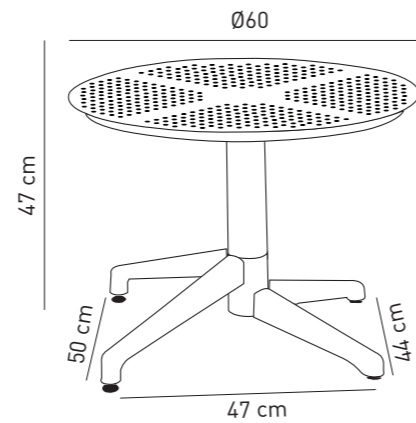

MOON | MOON-S | MOON 70X70cm

TABLE | BAR TABLE | COFFEE TABLE

with foldable or fixed top

Table Family **Moon**

Moon table family has an elegant silhouette and minimal design. The shape of the round column, which transforms into three heights, such as table, bar and coffee table base, expresses continuity and attention to detail. The column in extruded aluminium splits open to form four cross feet in resin. Moon table is also offered with a folding resin top so that it can be stored away with very little space. Suitable also for both indoor and outdoor.

SPECIALLY DESIGNED FOR OUTDOOR USE

Table **Moon** Ø60 cm

Coffee Table
fixed only

Table
fixed or foldable

Bar Table
fixed or foldable

Coffee Table **Moon**
Ø60 cm fixed only

		 Ivory White	 Cream	 Coffee	 Black
	fixed	101020958	101020959	101020961	101020962
Table Moon Ø60 cm fixed or foldable					
	fixed	101020938	101020939	101020941	101020942
	foldable	101020943	101020944	101020946	101020947
Bar Table Moon Ø60 cm fixed or foldable					
	fixed	101020948	101020949	101020951	101020952
	foldable	101020953	101020954	101020956	101020957

This product has CATAS certificate.

Table Moon Ø60 cm

Coffee Table fixed only

Crtn
 Net : 4,45 kg
 Gross : 5,75 kg

Loading Info
 20' DC : 320 pcs
 40' DC : 640 pcs
 40' HC : 760 pcs
 90 cbm truck : 900 pcs