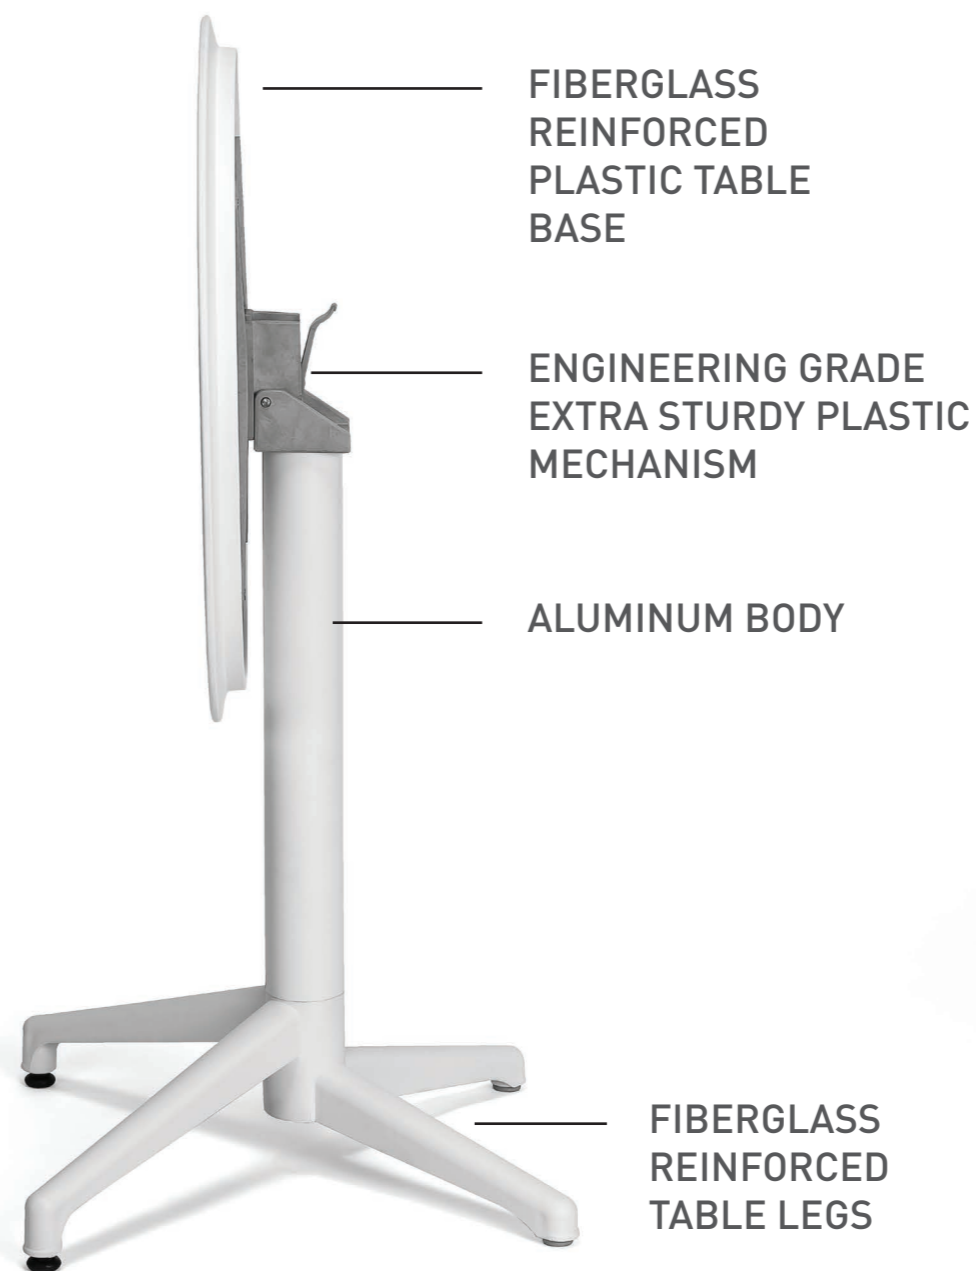

MOON | MOON-S | MOON 70X70cm

TABLE | BAR TABLE | COFFEE TABLE

with foldable or fixed top

Table Family **Moon**

Moon table family has an elegant silhouette and minimal design. The shape of the round column, which transforms into three heights, such as table, bar and coffee table base, expresses continuity and attention to detail. The column in extruded aluminium splits open to form four cross feet in resin. Moon table is also offered with a folding resin top so that it can be stored away with very little space. Suitable also for both indoor and outdoor.

SPECIALLY DESIGNED FOR OUTDOOR USE

Table **Moon** Ø60 cm

Coffee Table
fixed only

Table
fixed or foldable

Bar Table
fixed or foldable

Coffee Table **Moon**
Ø60 cm fixed only

		 Ivory White	 Cream	 Coffee	 Black
	fixed	101020958	101020959	101020961	101020962
Table Moon Ø60 cm fixed or foldable					
	fixed	101020938	101020939	101020941	101020942
	foldable	101020943	101020944	101020946	101020947
Bar Table Moon Ø60 cm fixed or foldable					
	fixed	101020948	101020949	101020951	101020952
	foldable	101020953	101020954	101020956	101020957

This product has CATAS certificate.

Table Moon Ø60 cm

Coffee Table fixed only

Crtn
 Net : 4,45 kg
 Gross : 5,75 kg

Loading Info
 20' DC : 320 pcs
 40' DC : 640 pcs
 40' HC : 760 pcs
 90 cbm truck : 900 pcs