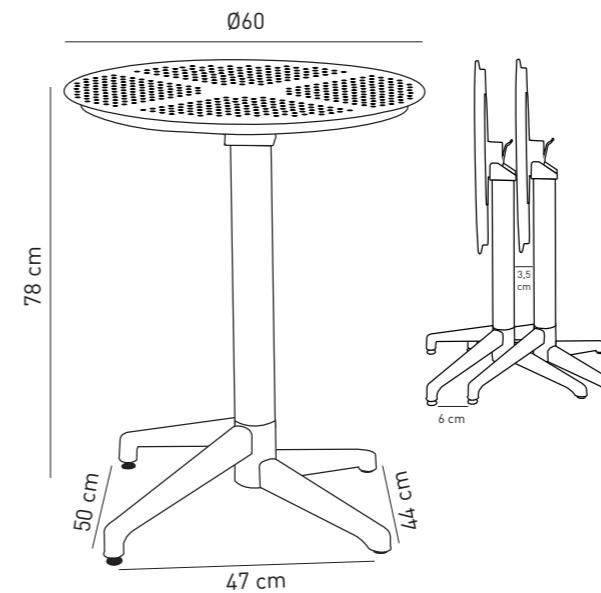

MOON | MOON-S | MOON 70X70cm

TABLE | BAR TABLE | COFFEE TABLE

with foldable or fixed top

Table Family **Moon**

Moon table family has an elegant silhouette and minimal design. The shape of the round column, which transforms into three heights, such as table, bar and coffee table base, expresses continuity and attention to detail. The column in extruded aluminium splits open to form four cross feet in resin. Moon table is also offered with a folding resin top so that it can be stored away with very little space. Suitable also for both indoor and outdoor.

SPECIALLY DESIGNED FOR OUTDOOR USE

Table **Moon** Ø60 cm

Coffee Table
fixed only

Table
fixed or foldable

Bar Table
fixed or foldable

Coffee Table **Moon**
Ø60 cm fixed only

		 Ivory White	 Cream	 Coffee	 Black
	fixed	101020958	101020959	101020961	101020962
Table Moon Ø60 cm fixed or foldable					
	fixed	101020938	101020939	101020941	101020942
	foldable	101020943	101020944	101020946	101020947
Bar Table Moon Ø60 cm fixed or foldable					
	fixed	101020948	101020949	101020951	101020952
	foldable	101020953	101020954	101020956	101020957

This product has CATAS certificate.

Table Moon Ø60 cm

Coffee Table fixed only

Crtn
 Net : 4,45 kg
 Gross : 5,75 kg

Loading Info
 20' DC : 320 pcs
 40' DC : 640 pcs
 40' HC : 760 pcs
 90 cbm truck : 900 pcs

Packaging Details
 1 pc / crtn
 67x65x21 cm
 0,091 cbm

Table fixed or foldable

Fixed (Crtn)
 Net : 9,40 kg
 Gross : 10,70 kg

Loading Info
 20' DC : 320 pcs
 40' DC : 640 pcs
 40' HC : 760 pcs
 90 cbm truck : 900 pcs