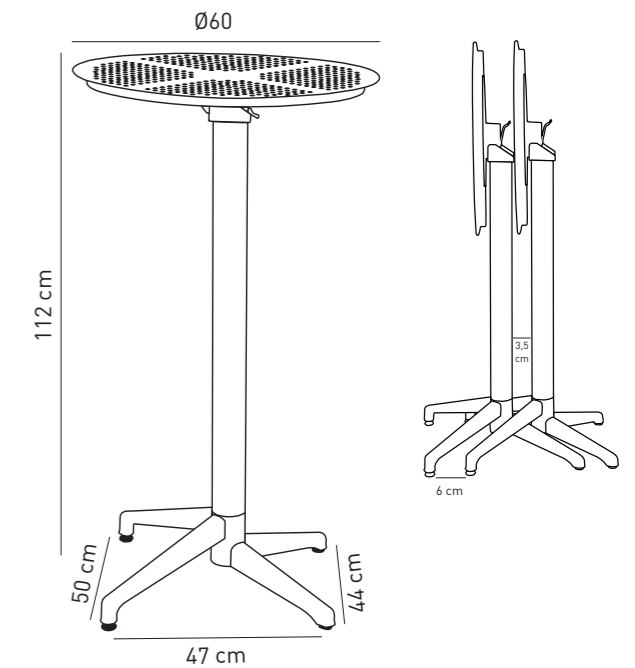

Bar Table fixed or foldable

Fixed (Crtn)
Net : 10,00 kg
Gross : 11,60 kg

Loading Info
20' DC : 300 pcs
40' DC : 600 pcs
40' HC : 700 pcs
90 cbm truck : 850 pcs

Packaging Details
2 pcs set
67x65x21 cm
9x9x106
0,1 cbm

Foldable (Crtn)
Net : 10,40 kg
Gross : 11,95 kg

Loading Info
20' DC : 300 pcs
40' DC : 600 pcs
40' HC : 700 pcs
90 cbm truck : 850 pcs

Packaging Details
2 pcs set
67x65x21 cm
9x9x106
0,1 cbm