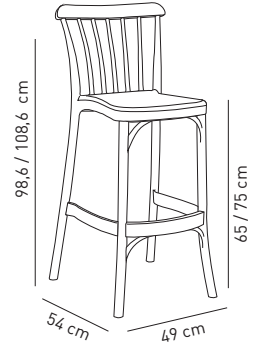

Colour Options	65 cm	75 cm
Ivory White	101040229	101040259
Cream	101040228	101040258
Coffee	101040227	101040257
Nile Green	101040239	101040261
Tile Red	101040240	101040262
Wood	101040226	101040254
Light Blue	101040241	101040260
Wenge	101040224	101040256
Black	101040225	101040255
Beige	101011132	101011138 New
Khaki	101011148	101011149 New
Yellow	101011133	101011139 New

Carton- 65 cm

Net: 4,90 kg
Gross: 5,65 kg

20' DC: 300 pcs
40' DC: 600 pcs
40' HC: 700 pcs
90 cbm truck: 900 pcs

4 pcs / crtn

Carton- 75 cm

Net: 5,20 kg
Gross: 5,95 kg

20' DC: 180 pcs
40' DC: 360 pcs
40' HC: 432 pcs
90 cbm truck: 552 pcs

4 pcs / crtn