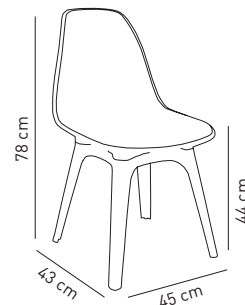

Colour Options

	- Red/Ivory White-Ivory White	101010548	
	- Black/Ivory White-Ivory White	101010549	
	- Coffee/Ivory White-Ivory White	101010550	
	- Ivory White/Ivory White-Ivory White	101010547	
	- Yellow/Ivory White-Ivory White	101011224	
	- Turquoise/Ivory White-Ivory White	101010552	
	- Orange/Ivory White-Ivory White	101010560	
	- Black /Black-Black	101010553	New
	- Milky Brown/Ivory White-Ivory White	101010922	New
	- Khaki/Ivory White-Ivory White	101010920	New
	- Petroleum Green/Ivory White-Ivory White	101010921	New

Shell

Leg

Carton

Net: 5,20 kg
Gross: 5,95 kg

20' DC: 412 pcs
40' DC: 824 pcs
40' HC: 960 pcs
90 cbm truck: 1100 pcs

4 pcs / crtn