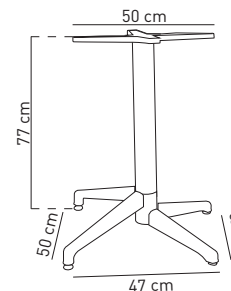

# Table Base Moon foldable&fixed

This product has CATAS certificate.

Moon / Cream

Table base moon has the beauty and the function together. The column transforms into three heights: coffee table, regular table, and bar table. Its special leg design and durable closing mechanism unlocks infinite stackability. You can combine table tops up to 70 cm width with this product.