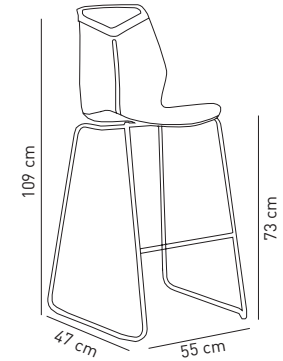

Carton

Net: 6,00 kg
Gross: 7,10 kg

20' DC: 240 pcs
40' DC: 480 pcs
40' HC: 560 pcs
90 cbm truck: 700 pcs

4 pcs / crtn