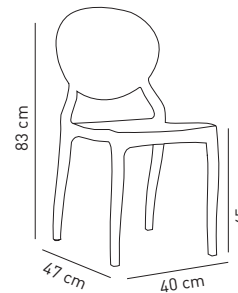

Carton

Net: 5,37 kg
Gross: 6,12 kg

20' DC: 392 pcs
40' DC: 788 pcs
40' HC: 916 pcs
90 cbm truck: 1084 pcs

4 pcs / crtn

Fabric and cushion details are shown in page | 202