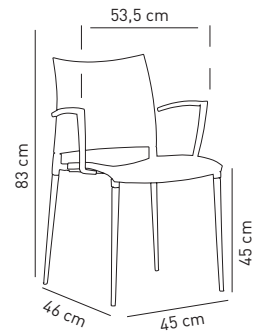

Carton

Net: 5,32 kg
Gross: 6,15 kg

20' DC: 336 pcs
40' DC: 668 pcs
40' HC: 752 pcs
90 cbm truck: 888 pcs

4 pcs / crtn