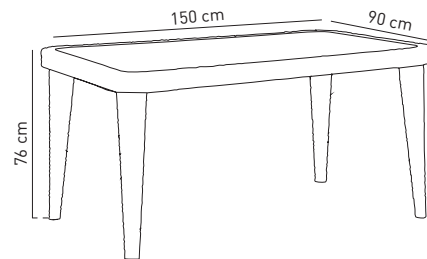

Carton - Glass Top

Net: 30,00 kg
Gross: 33,50 kg

20' DC: 157 pcs
40' DC: 314 pcs
40' HC: 366 pcs
90 cbm truck: 450 pcs

2 crtms / set

Carton - Iroko Top

Net: 21,50 kg
Gross: 24,00 kg

20' DC: 157 pcs
40' DC: 314 pcs
40' HC: 366 pcs
90 cbm truck: 450 pcs

2 crtms / set