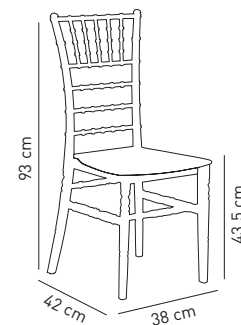

# Chair Tiffany-H PP&PC

This product has CATAS certificate.

Tiffany-H PC

Tiffany-H PP / Ivory White

Tiffany chair is made of monoblock polypropylene, polycarbonate with gas assisted injection technology. Thanks to its elegant look of the extraordinary legs and baroque style it perfectly fits into your dream wedding and organization. It can be stacked up to 11 pieces. It's both perfect for indoor and outdoor usage. It is available in ivory white, gold, silver and black colours. Cushion Uno, Cushion Due, Cushion Tre can be used with the Tiffany chair.