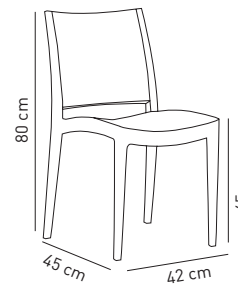

Carton

Net: 2,90 kg
Gross: 3,60 kg

20' DC: 392 pcs
40' DC: 816 pcs
40' HC: 848 pcs
90 cbm truck: 1000 pcs

4 pcs / crtn

Stack

Net: 2,90 kg
Gross: 3,20 kg

20' DC: 598 pcs
40' DC: 1219 pcs
40' HC: 1431 pcs
90 cbm truck: 1680 pcs

23-27 pcs / stack