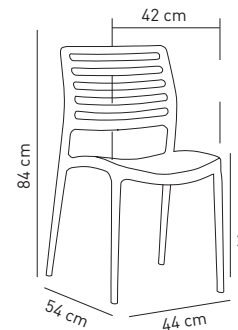

Carton

Net: 3,50 kg
Gross: 4,48 kg

20' DC: 300 pcs
40' DC: 600 pcs
40' HC: 708 pcs
90 cbm truck: 852 pcs

4 pcs / crtn

Stack

Net: 3,50 kg
Gross: 3,83 kg

20' DC: 525 pcs
40' DC: 1113 pcs
40' HC: 1217 pcs
90 cbm truck: 1418 pcs

21 pcs / stack