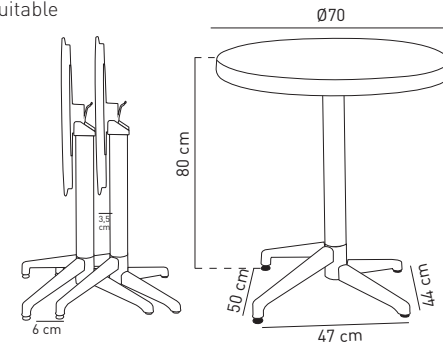

Carton (Foldable)

Net : 9,45 kg
Gross : 10,60 kg

20' DC : 320 pcs
40' DC : 640 pcs
40' HC : 760 pcs
90 cbm truck : 900 pcs

1 pc / crtn

Carton (Fixed)

Net : 8,95 kg
Gross : 10,00 kg

20' DC : 320 pcs
40' DC : 640 pcs
40' HC : 760 pcs
90 cbm truck : 900 pcs

1 pc / crtn