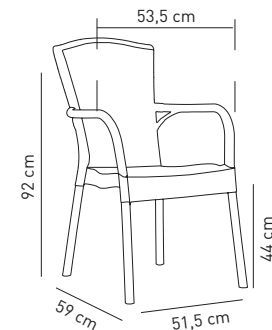

Colour Options

- Ivory White 101010107
- Cream 101010102
- Coffee 101010106
- Wood 101010103
- Wenge 101010104
- Black 101010105

Carton

Net: 5,25 kg
Gross: 6,10 kg

- 20' DC: 220 pcs
- 40' DC: 452 pcs
- 40' HC: 520 pcs
- 90 cbm truck: 644 pcs

4 pcs / crtn

Stack

Net: 5,25 kg
Gross: 5,65 kg

- 20' DC: 440 pcs
- 40' DC: 920 pcs
- 40' HC: 920 pcs
- 90 cbm truck: 1180 pcs

20 pcs / stack

Fabric and cushion details are shown in page | 202