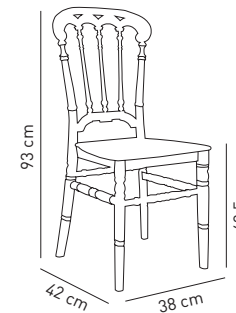

Colour Options-PP

- ☐ Ivory White 101020707
- ☐ Black 101020708
- ☐ Silver 101020710
- ☐ Gold 101020709
- ☐ Pearl 101020711

Optional

Colour Options-PC

- ☐ Transparent 101020712

Stack-PP

Net: 3,90 kg
Gross: 4,10 kg

20' DC: 468 pcs
40' DC: 981 pcs
40' HC: 1144 pcs
90 cbm truck: 1430 pcs

9-11 pcs / stack

Stack-PC

Net: 5,40 kg
Gross: 5,80 kg

20' DC: 424 pcs
40' DC: 864 pcs
40' HC: 1080 pcs
90 cbm truck: 1300 pcs

8-10 pcs / stack

Fabric and cushion details are shown in page | 202