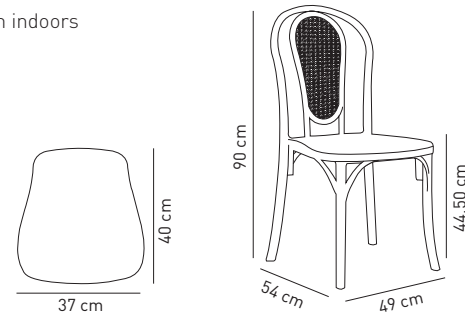

### Stack

Net: 4,85 kg  
Gross: 5,35 kg

20' DC: 432 pcs  
40' DC: 876 pcs  
40' HC: 1022 pcs  
90 cbm truck: 1260 pcs

12-14 pcs / stack

New

# Chair Sozo-C Double Pad

This product has CATAS certificate.

Sozo-C Double Pad / Black

Cosy look met with durable outdoor material, formed the perfect combination of looks, comfort and durability. Chair Sozo Double Pad with seat & back cushion is light and durable at the same time, it's stackable and is available in Tilia signature shades of earth tones. Sozo is here to make your cafes, restaurants and dining places cosier, both in indoors and outdoors.