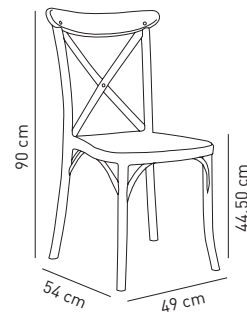

Carton

Net: 3,95 kg
Gross: 4,80 kg

20' DC: 244 pcs
40' DC: 508 pcs
40' HC: 612 pcs
90 cbm truck: 724 pcs

4 pcs / crtn

Stack

Net: 3,95 kg
Gross: 4,37 kg

20' DC: 432 pcs
40' DC: 876 pcs
40' HC: 1022 pcs
90 cbm truck: 1260 pcs

12-14 pcs / stack