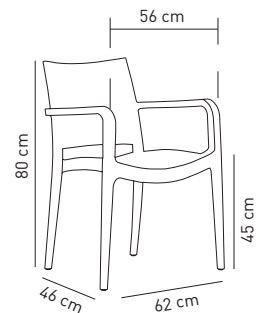

Colour Options

	Ivory White	101010554
	Cream	101010173
	Orange	101010178
	Red	101010179
	Pistachio	101010176
	Light Green	101010191
	Sax Blue	101010175
	Beige	101010942 New
	Khaki	101010941 New
	Petroleum Green	101010944 New
	Milky Brown	101010945 New
	Cement Gray	101010946 New
	Yellow	101010943 New

Carton

Net: 4,10 kg
Gross: 5,00 kg

20' DC: 264 pcs
40' DC: 536 pcs
40' HC: 620 pcs
90 cbm truck: 748 pcs

4 pcs / crtn

Stack

Net: 4,10 kg
Gross: 4,40 kg

20' DC: 550 pcs
40' DC: 1166 pcs
40' HC: 1325 pcs
90 cbm truck: 1508 pcs

22-25 pcs / stack