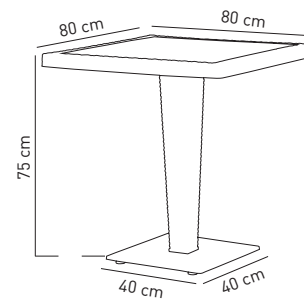

Carton - Glass Top

Net: 17,30 kg
Gross: 18,20 kg

20' DC: 300 pcs
40' DC: 600 pcs
40' HC: 700 pcs
90 cbm truck: 900 pcs

3 crtms / set

Carton - Iroko Top

Net: 16,50 kg
Gross: 17,40 kg

20' DC: 300 pcs
40' DC: 600 pcs
40' HC: 700 pcs
90 cbm truck: 900 pcs

3 crtms / set