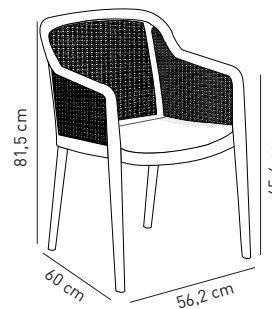

Carton

Net: 4,75 kg
Gross: 5,95 kg

20' DC: 244 pcs
40' DC: 488 pcs
40' HC: 568 pcs
90 cbm truck: 652 pcs

4 pcs / crtn

Stack

Net: 4,75 kg
Gross: 5,07 kg

20' DC: 440 pcs
40' DC: 1000 pcs
40' HC: 1000 pcs
90 cbm truck: 1040 pcs

20 pcs / stack