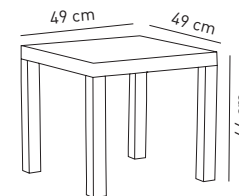

Carton

	Net: 1,90 kg Gross: 2,10 kg
	20' DC: 1600 pcs 40' DC: 3200 pcs
	40' HC: 3600 pcs 90 cbm truck: 4700 pcs
	10 pcs / crtn

Monoblock

Side table. It is totally one piece product, easy to carry and stack. It comes in six different colours; cream, ivory white, wood, coffee, wenge and black.