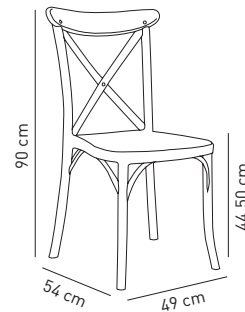

Carton

Net: 4,85 kg
Gross: 5,65 kg

20' DC: 244 pcs
40' DC: 508 pcs
40' HC: 612 pcs
90 cbm truck: 724 pcs

4 pcs / crtn

Fabric and cushion details are shown in page | 202