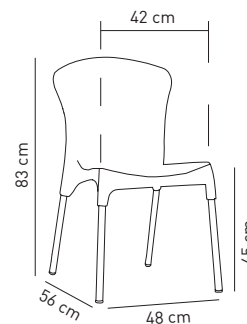

# Chair Stella

This product has CATAS certificate.

Stella / Milky Brown

Chair Stella with UV ray resistant polypropylene shell. Colours: beige, ivory white, yellow, orange, red, light green, sax blue, wenge, black, milky brown and cement gray. Legs are anodized 20 mm diameter aluminium tube to make the chair suitable for outdoor use. Chair Stella is light and stackable, suitable for use in public environments.