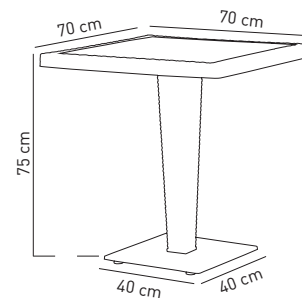

Carton - Glass Top

Net: 15,00 kg
Gross: 17,00 kg

20' DC: 370 pcs
40' DC: 740 pcs
40' HC: 850 pcs
90 cbm truck: 950 pcs

3 crtms / set

Carton - Iroko Top

Net: 14,30 kg
Gross: 15,90 kg

20' DC: 370 pcs
40' DC: 740 pcs
40' HC: 850 pcs
90 cbm truck: 950 pcs

3 crtms / set