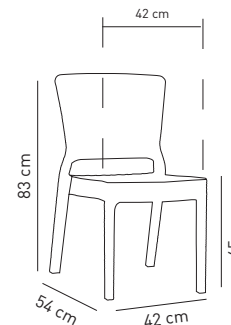

Colour Options

	Ivory White	101010337
	Cream	101010340
	Coffee	101010338
	Wood	101010342
	Wenge	101010339
	Black	101010343

Carton

Net: 4,00 kg
Gross: 4,95 kg

20' DC: 272 pcs
40' DC: 544 pcs
40' HC: 636 pcs
90 cbm truck: 748 pcs

4 pcs / crtn

Stack

Net: 4,00 kg
Gross: 4,38 kg

20' DC: 408 pcs
40' DC: 901 pcs
40' HC: 1007 pcs
90 cbm truck: 1160 pcs

17-19 pcs / stack