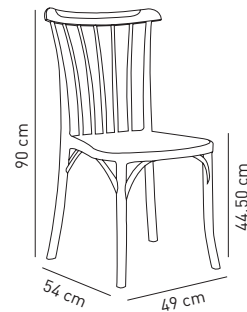

Carton

Net: 4,70 kg
Gross: 5,50 kg

20' DC: 276 pcs
40' DC: 560 pcs
40' HC: 648 pcs
90 cbm truck: 780 pcs

4 pcs / crtn