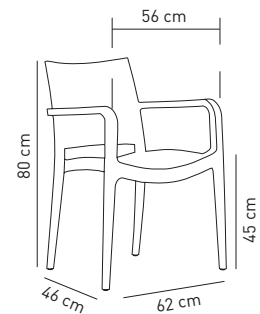

Carton

Net: 4,75 kg
Gross: 5,65 kg

20' DC: 264 pcs
40' DC: 536 pcs
40' HC: 620 pcs
90 cbm truck: 748 pcs

4 pcs / crtn

Fabric and cushion details are shown in page | 202