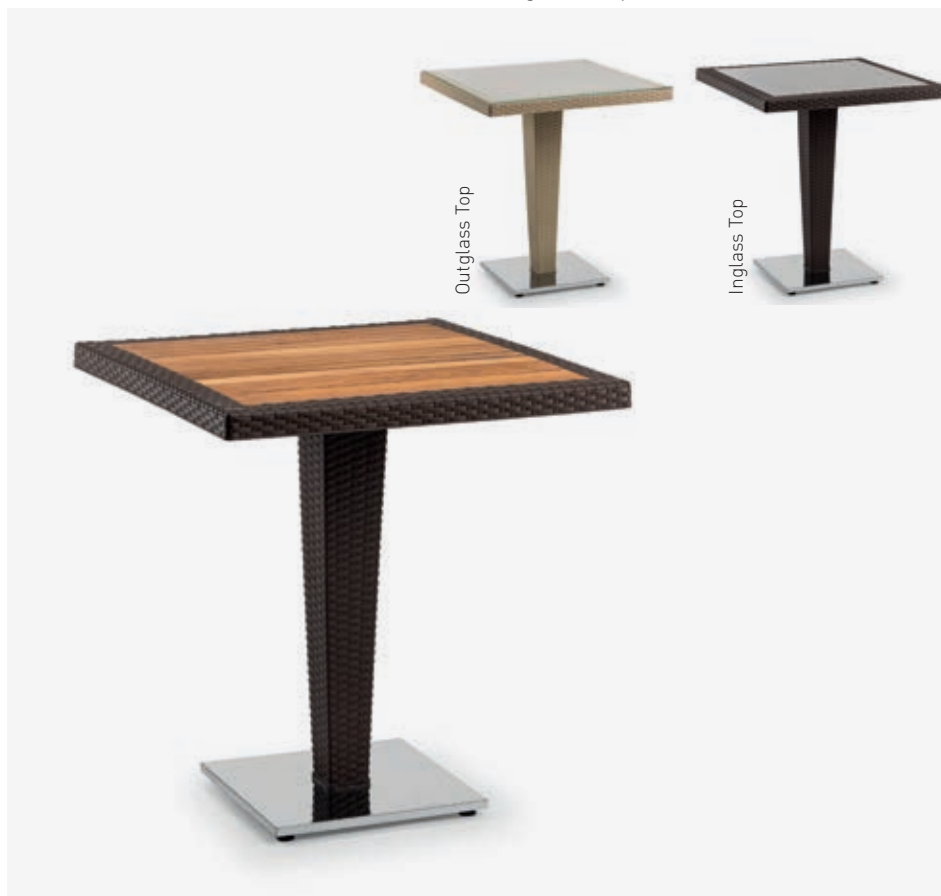

Table Antares 70x70 Iroko & glass top with central base

Antares / Iroko Top - Wenge

Table Antares family is an innovation in terms of type and the technology involves in their production. They were designed to create a fantastic combination with Armchair Flash-R, Flash-N, Armchair Royal, Armchair Antares, Chair Antares and Chair Antro. To create more practicality we have mixed plastic with two different materials; iroko & glass. It has an stainless steel base for robustness.

Iroko Top - Colour Options

	Ivory White	101030549
	Cream	101030105
	Wood	101030106
	Coffee	101030550
	Wenge	101030095
	Black	101030123

Inglass Top - Colour Options

	Ivory White	101030214
	Cream	101030107
	Wood	101030108
	Coffee	101030508
	Wenge	101030097
	Black	101030125

Outglass - Colour Options

	Ivory White	101030505
	Cream	101030506
	Wood	101030507
	Coffee	101030508
	Wenge	101030509
	Black	101030510