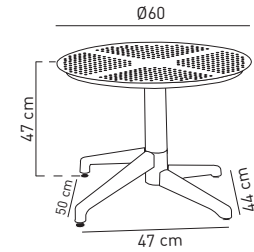

Carton (Fixed)

Net: 7,50 kg
Gross: 8,70 kg

20' DC: 320 pcs
40' DC: 640 pcs
40' HC: 760 pcs
90 cbm truck: 900 pcs

1 pc / crtn