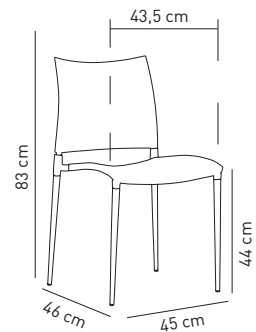

Carton

Net: 4,25 kg
Gross: 5,00 kg

20' DC: 412 pcs
40' DC: 824 pcs
40' HC: 964 pcs
90 cbm truck: 1020 pcs

4 pcs / crtn