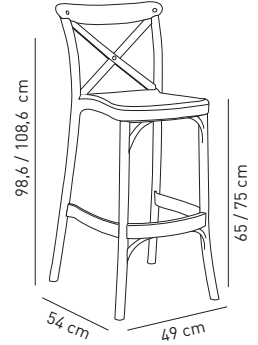

# Bar Chair Capri

This product has CATAS certificate.

Capri / Nile Green

Soon to be available new bar chair Capri is made to match chair Capri in cafes, restaurants, and hospitality areas. Monoblock bar chair is made from fiberglass reinforced polypropylene. Seat cushion options are available. Bar chair will have 2 height options: 65 / 75 cm. Therefore its suitable for both home and contract use.