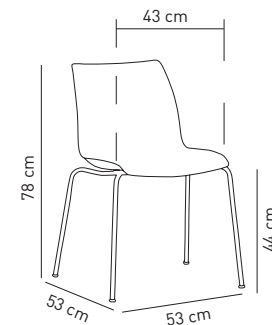

Carton

Net: 4,30 kg
Gross: 5,20 kg

20' DC: 292 pcs
40' DC: 584 pcs
40' HC: 682 pcs
90 cbm truck: 720 pcs

4 pcs / crtn