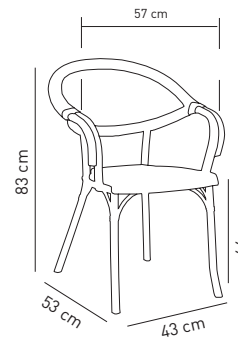

Colour Options

	Ivory White	101010262
	Cream	101010223
	Coffee	101010263
	Wood	101010224
	Wenge	101010225
	Black	101010226

Carton

Net: 5,20 kg
Gross: 6,45 kg

20' DC: 200 pcs
40' DC: 400 pcs
40' HC: 480 pcs
90 cbm truck: 600 pcs

4 pcs / crtn

Stack

Net: 5,20 kg
Gross: 6,18 kg

20' DC: 336 pcs
40' DC: 742 pcs
40' HC: 848 pcs
90 cbm truck: 1020 pcs

14-16 pcs / stack