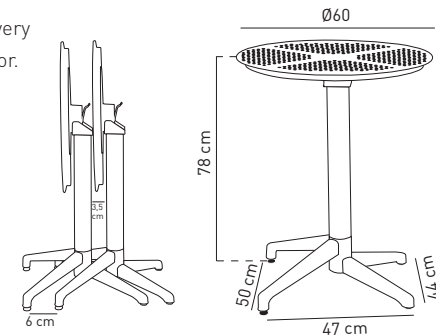

# Table Moon $\varnothing$ 60 cm foldable&fixed

This product has CATAS certificate.

Moon / Black

Moon table family has an elegant silhouette and minimal design. The shape of the round column, which transforms into three heights, such as table, bar and coffee table base, expresses continuity and attention to detail. The column in extruded aluminium splits open to form four cross feet in resin. Moon table is also offered with a folding resin top so that it can be stored away with very little space. Suitable also for both indoor and outdoor.