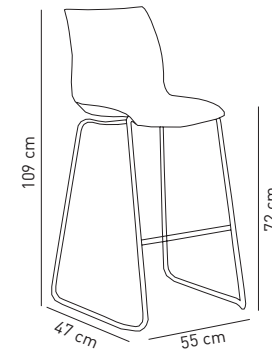

Carton

Net: 6,00 kg
Gross: 7,15 kg

20' DC: 240 pcs
40' DC: 480 pcs
40' HC: 560 pcs
90 cbm truck: 700 pcs

4 pcs / crtn