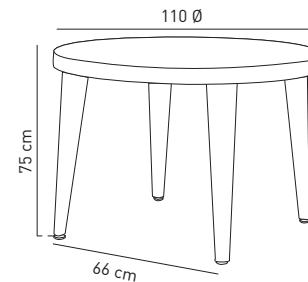

# Table Osaka $\varnothing$ 110 Plastic top & glass top with plastic leg

Glass Top

Plastic Top

Plastic Top

This product has CATAS certificate.

Osaka / Glass Top - Wenge

Resin 110 cm dia table top with four legs. Made of uniformly colored fiberglass polypropylene resins with uv additives. May be dismantled and has adjustable height feet. Ideal for both indoor and outdoor and available in six different colours.