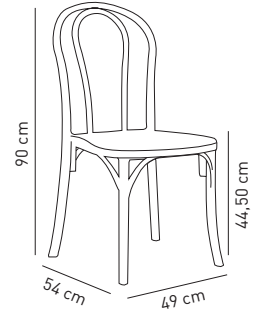

Colour Options

☐	Ivory White	101020985
☐	Cream	101020986
☐	Coffee	101020990
☐	Wood	101020987
☐	Wenge	101020989
☐	Black	101020988
☐	Beige	101010907 New
☐	Khaki	101010906 New
☐	Yellow	101010908 New

Carton

Net: 3,95 kg
Gross: 4,80 kg

20' DC: 244 pcs
40' DC: 508 pcs
40' HC: 612 pcs
90 cbm truck: 724 pcs

4 pcs / crtn

Stack

Net: 3,95 kg
Gross: 4,37 kg

20' DC: 432 pcs
40' DC: 876 pcs
40' HC: 1022 pcs
90 cbm truck: 1260 pcs

12-14 pcs / stack