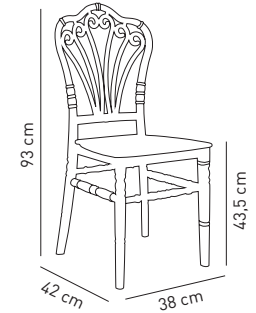

Colour Options-PP

☐	Ivory White 101020700
☐	Black 101020702
☐	Silver 101020704
☐	Gold 101020703
☐	Pearl 101020725

Optional

Colour Options-PC

☐	Transparent 101020705

Stack-PP

Net: 3,85 kg
Gross: 4,08 kg

20' DC: 468 pcs
40' DC: 981 pcs
40' HC: 1144 pcs
90 cbm truck: 1430 pcs

9-11 pcs / stack

Stack-PC

Net: 5,50 kg
Gross: 5,95 kg

20' DC: 424 pcs
40' DC: 864 pcs
40' HC: 1080 pcs
90 cbm truck: 1300 pcs

8-10 pcs / stack

Fabric and cushion details are shown in page | 202