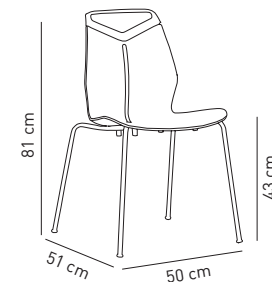

Carton

Net: 4,20 kg
Gross: 5,10 kg

20' DC: 332 pcs
40' DC: 664 pcs
40' HC: 776 pcs
90 cbm truck: 916 pcs

4 pcs / crtn