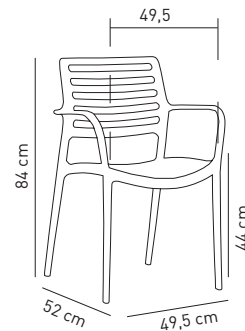

Carton	Stack
	Net: 3,70 kg Gross: 4,84 kg	Net: 3,70 kg Gross: 4,07 kg
	20' DC: 244 pcs 40' DC: 508 pcs 40' HC: 608 pcs 90 cbm truck: 708 pcs	20' DC: 525 pcs 40' DC: 1113 pcs 40' HC: 1272 pcs 90 cbm truck: 1450 pcs
	4 pcs / crtn	21-23 pcs / stack