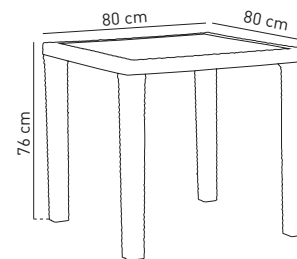

Carton - Glass Top

Net: 10,70 kg
Gross: 11,50 kg

20' DC: 370 pcs
40' DC: 740 pcs
40' HC: 850 pcs
90 cbm truck: 1000 pcs

2 crtms / set

Carton - Iroko Top

Net: 10,00 kg
Gross: 10,70 kg

20' DC: 370 pcs
40' DC: 740 pcs
40' HC: 850 pcs
90 cbm truck: 1000 pcs

2 crtms / set