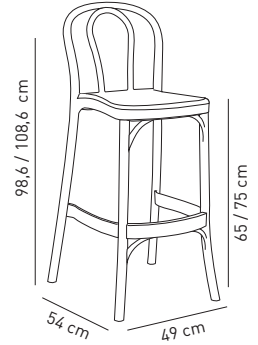

### Stack

Net: 4,85 kg  
Gross: 5,35 kg

20' DC: 432 pcs  
40' DC: 876 pcs  
40' HC: 1022 pcs  
90 cbm truck: 1260 pcs

12-14 pcs / stack

New

# Bar Chair Sozo

This product has CATAS certificate.

Sozo / Coffee

Soon to be available bar chair Sozo is made to match with chair Sozo in cafes, restaurants, and hospitality areas. Monoblock bar chair is made from fiberglass reinforced polypropylene. Seat cushion options are available. Bar chair will have both 65 / 75 cm heights for both home and contract use.