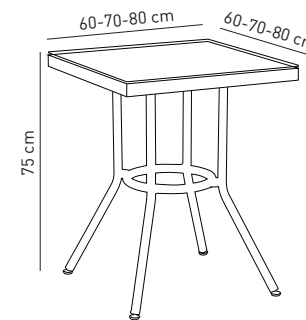

# Table Kobe

This product has CATAS certificate.

Kobe / Coffee & Linen

Tilia offers a new table collection KOBE with 3 different dimensions; 60x60, 70x70 and 80x80. KOBE has a solid and rigorous aluminium frame which legs can be unmounted. The tempered glass top matt-painted to black, white and coffee colours which gives the product more modern look. You may adjust your table with multi-functional 10 different water proof textile design. We prefer you to match our KOBE table with our Armchair FLASH-N which both have the same textile material.