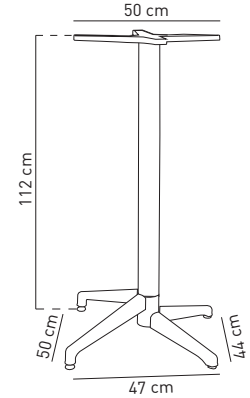

Moon / Black

Table Base Moon has the beauty and the function together. The column transforms into three heights: coffee table, regular table, and bar table. Its special leg design and durable closing mechanism unlocks infinite stackability. You can combine table tops up to 70 cm width with this product.