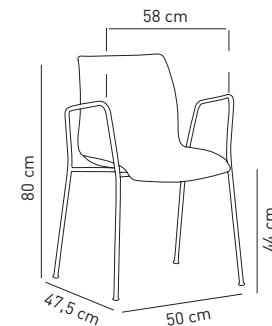

Carton

Net: 5,50 kg
Gross: 6,40 kg

20' DC: 292 pcs
40' DC: 584 pcs
40' HC: 682 pcs
90 cbm truck: 720 pcs

4 pcs / crtn