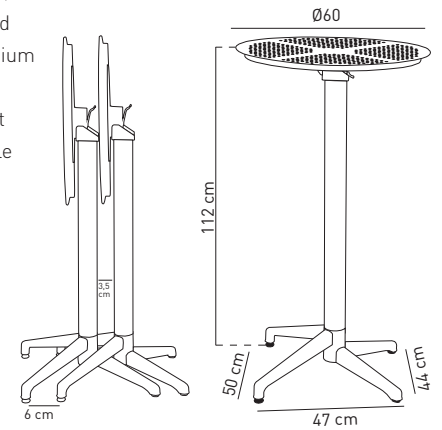

Foldable - Colour Options

- Ivory White 101020953
- Cream 101020954
- Coffee 101020956
- Black 101020957

Fixed - Colour Options

- Ivory White 101020948
- Cream 101020949
- Coffee 101020951
- Black 101020952

Carton (Foldable)

Net: 9,10 kg
Gross: 10,3 kg

20' DC: 300 pcs
40' DC: 600 pcs
40' HC: 700 pcs
90 cbm truck: 850 pcs

1 pc / crtn

Carton (Fixed)

Net: 8,65 kg
Gross: 9,85 kg

20' DC: 300 pcs
40' DC: 600 pcs
40' HC: 700 pcs
90 cbm truck: 850 pcs

1 pc / crtn