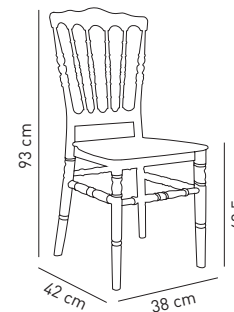

Colour Options-PP

- ☐ Ivory White 101020714
- ☐ Black 101020715
- ☐ Silver 101020717
- ☒ Gold 101020716
- ☐ Pearl 101020718

Optional

Colour Options-PC

- ☐ Transparent 101020719

Stack-PP

Net: 3,80 kg
Gross: 4,05 kg

20' DC: 468 pcs
40' DC: 981 pcs
40' HC: 1144 pcs
90 cbm truck: 1430 pcs

9-11 pcs / stack

Stack-PC

Net: 5,40 kg
Gross: 5,65 kg

20' DC: 424 pcs
40' DC: 864 pcs
40' HC: 1080 pcs
90 cbm truck: 1300 pcs

8-10 pcs / stack

Fabric and cushion details are shown in page | 202