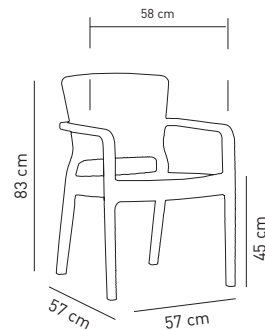

Colour Options

	Ivory White	101010188
	Cream	101010197
	Coffee	101010230
	Wood	101010192
	Wenge	101010156
	Black	101010203

Carton

Net: 4,75 kg
Gross: 5,66 kg

20' DC: 252 pcs
40' DC: 536 pcs
40' HC: 592 pcs
90 cbm truck: 700 pcs

4 pcs / crtn

Stack

Net: 4,75 kg
Gross: 5,12 kg

20' DC: 440 pcs
40' DC: 920 pcs
40' HC: 920 pcs
90 cbm truck: 1180 pcs

17-19 pcs / stack

Fabric and cushion details are shown in page | 202