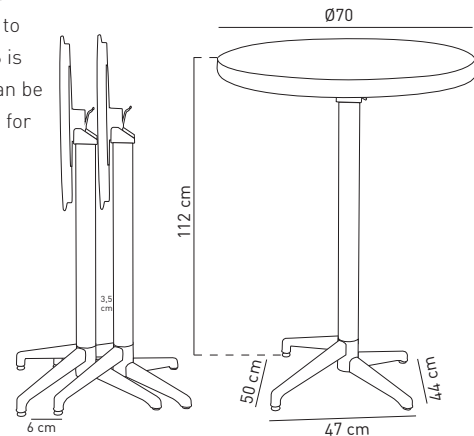

# New Bar Table Moon-S $\varnothing$ 70 cm foldable&fixed

This product has CATAS certificate.

Moon / Black

Moon-S family has an elegant silhouette and minimal design. The shape of the round column, which transforms into two heights, such as table and bar base, expresses continuity and attention to detail. The column in extruded aluminium splits open to form four cross feet in resin. Bar Table Moon-S is also offered with a folding resin top so that it can be stored away with very little space. Suitable also for both indoor and outdoor.