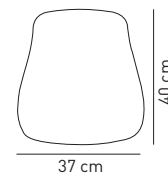

Carton

Net: 4,85 kg
Gross: 5,65 kg

20' DC: 244 pcs
40' DC: 508 pcs
40' HC: 612 pcs
90 cbm truck: 724 pcs

4 pcs / crtn

Fabric and cushion details are shown in page | 202