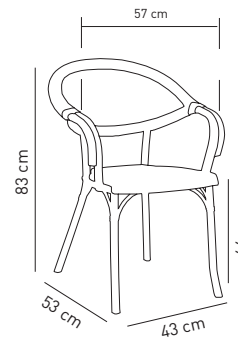

Colour Options

	Ivory White	101010264
	Cream	101010265
	Coffee	101010267
	Wood	101010266
	Wenge	101010268
	Black	101010269

Carton

Net: 4,50 kg
Gross: 5,80 kg

20' DC: 200 pcs
40' DC: 400 pcs
40' HC: 480 pcs
90 cbm truck: 600 pcs

4 pcs / crtn

Stack

Net: 4,50 kg
Gross: 5,20 kg

20' DC: 336 pcs
40' DC: 742 pcs
40' HC: 848 pcs
90 cbm truck: 1020 pcs

14-16 pcs / stack