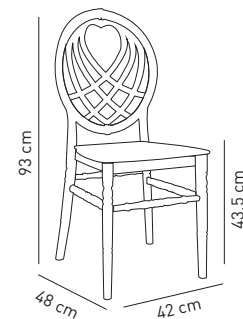

# Chair Oxo PP&PC

This product has CATAS certificate.

Oxo PC

Oxo PP / Black

Simply hilarious! Our OXO chair is our new member of our wedding range for upcoming season. OXO is completely a good choice for wedding halls, hotel ball rooms, pools and outdoor wedding organisations. It's round and sophisticated back makes the chair more elegant. Can be stackable up to 11 pcs and would be useful for both indoor and outdoor events.