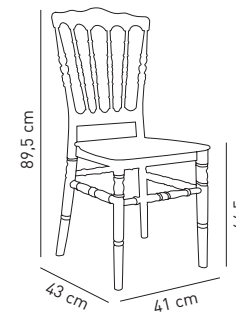

Colour Options-PP

- ☐ Ivory White 101020644
- ☐ Black 101020359
- ☐ Silver 101020357
- ☐ Gold 101020358
- ☐ Pearl 101020352

Optional

Carton

Net: 4,05 kg
Gross: 4,42 kg

20' DC: 424 pcs
40' DC: 864 pcs
40' HC: 1080 pcs
90 cbm truck: 1300 pcs

8-10 pcs / stack