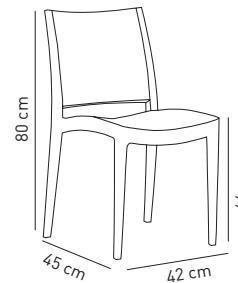

Carton

Net: 4,00 kg
Gross: 4,70 kg

20' DC: 392 pcs
40' DC: 816 pcs
40' HC: 848 pcs
90 cbm truck: 1000 pcs

4 pcs / crtn