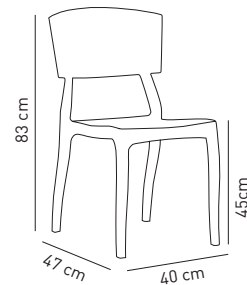

Carton

Net: 4,80 kg
Gross: 5,55 kg

20' DC: 372 pcs
40' DC: 748 pcs
40' HC: 872 pcs
90 cbm truck: 1032 pcs

4 pcs / crtn

Fabric and cushion details are shown in page | 202