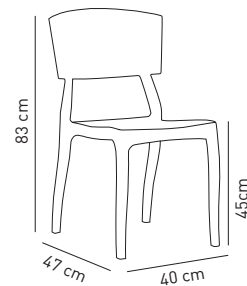

# Chair Orient

This product has CATAS certificate.

Orient / Beige

On its four slim s-shaped legs, Chair Orient is big and comfy. The back of the chair is naturally distinctive and designed to grasp your back completely. Chair Orient is light, practical and it comes in various colours. It can be stacked and used outdoors as well.