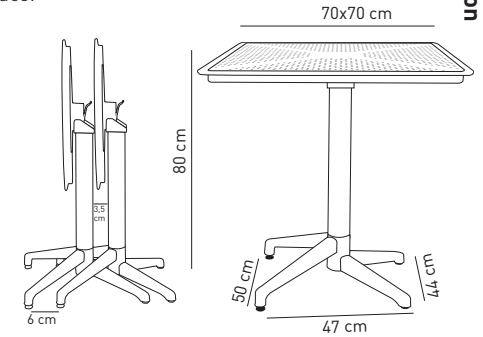

Foldable - Colour Options

- Ivory White 101030366
- Cream 101030377
- Coffee 101030358
- Black 101030378

Fixed - Colour Options

- Ivory White 101030381
- Cream 101030383
- Coffee 101030382
- Black 101030385

Carton (Foldable)

Net : 9,65 kg
Gross : 10,90 kg

20' DC : 320 pcs
40' DC : 640 pcs
40' HC : 760 pcs
90 cbm truck : 900 pcs

1 pc / crtn

Carton (Fixed)

Net : 9,25 kg
Gross : 10,50 kg

20' DC : 320 pcs
40' DC : 640 pcs
40' HC : 760 pcs
90 cbm truck : 900 pcs

1 pc / crtn