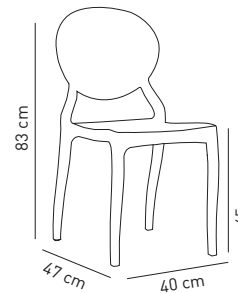

# Chair Rotus

This product has CATAS certificate.

Rotus / Light Blue

With its minimal and clean design, this chair is reminiscent of an art deco mood. It brings a touch of personality and originality to any ambiance.