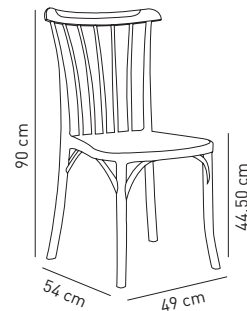

Carton

Net: 3,80 kg
Gross: 4,60 kg

20' DC: 244 pcs
40' DC: 508 pcs
40' HC: 612 pcs
90 cbm truck: 724 pcs

4 pcs / crtn

Stack

Net: 3,80 kg
Gross: 4,80 kg

20' DC: 432 pcs
40' DC: 876 pcs
40' HC: 1022 pcs
90 cbm truck: 1260 pcs

12-14 pcs / stack