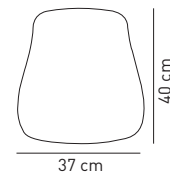

Carton

Net: 4,70 kg
Gross: 5,50 kg

20' DC: 276 pcs
40' DC: 560 pcs
40' HC: 648 pcs
90 cbm truck: 780 pcs

4 pcs / crtn