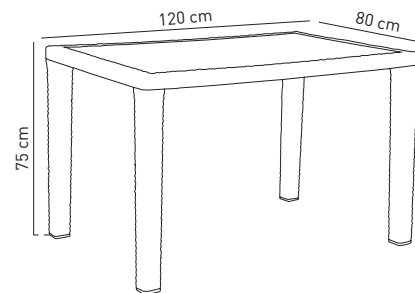

Carton - Glass Top

Net: 15,00 kg
Gross: 15,80 kg

20' DC: 250 pcs
40' DC: 500 pcs
40' HC: 580 pcs
90 cbm truck: 730 pcs

2 crtns / set

Carton - Iroko Top

Net: 13,75 kg
Gross: 14,55 kg

20' DC: 250 pcs
40' DC: 500 pcs
40' HC: 580 pcs
90 cbm truck: 730 pcs

2 crtns / set