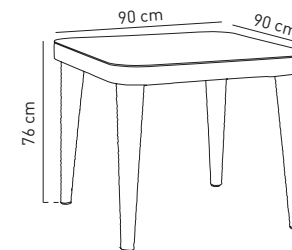

This product has CATAS certificate.

We tried to combine different materials and different shapes for later join them in a single piece. Different objects working together for a common target; to create a beautiful and stable table. So this time the top of the table comes in resin with wooden texture and tempered glass as independent objects which join the top to compose a really harmonious group but always keeping their own identity, always showing their own shape and volume.