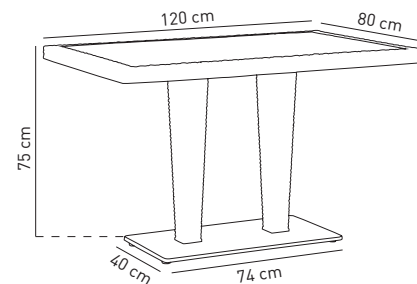

Carton - Glass Top

Net: 32,00 kg
Gross: 33,00 kg

20' DC: 220 pcs
40' DC: 440 pcs
40' HC: 500 pcs
90 cbm truck: 630 pcs

3 crtms / set

Carton - Iroko Top

Net: 31,00 kg
Gross: 32,00 kg

20' DC: 220 pcs
40' DC: 440 pcs
40' HC: 500 pcs
90 cbm truck: 630 pcs

3 crtms / set