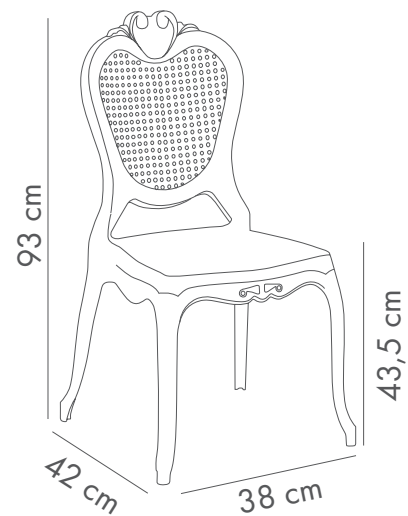

NEW

Chair Pandora

PP Shell & PP Leg

Pandora, a mix of traditional and modern, brings together mysterious Ottoman motifs and modern materials. It creates a beautiful contrast for both classical and contemporary spaces. The Pandora chair draws attention with its glossy surface and Vienna straw back detail.

Pandora is stackable, suitable for indoors and outdoors, making it preferred in every setting, from crowded family tables to large organizations such as weddings. It is a long-lasting chair thanks to its polypropylene material reinforced with fiberglass or polycarbonate material for PC ones. It's also 100% recyclable.

	Stack	Crtn
	PP Net : 4,00 kg Gross : 4,25 kg PC Net : 5,20 kg Gross : 5,45 kg	PP Net : 4,00 kg Gross : 4,50 kg PC Net : 5,20 kg Gross : 5,70 kg
	Loading Info 20' DC : 325 pcs 40' DC : 689 pcs 40' HC : 795 pcs 90 cbm truck : 930 pcs	Loading Info 20' DC : 230 pcs 40' DC : 460 pcs 40' HC : 550 pcs 90 cbm truck : 700 pcs
	Packaging Details 13 pcs/63x63x225h cm 0,89 cbm 15 pcs/63x63x255h cm 1,01 cbm	Packaging Details 4 pcs/78x53x127h cm 0,52 cbm