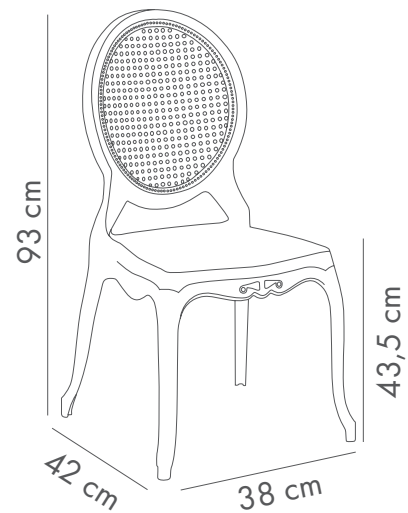

New* Chair Freya Cream with Table Moon 60 cm Cream

NEW

Chair Freya

PP Shell & PP Leg

Vienna straw texture meets the Freya chair with an oval back frame and adds a modern, stylish stance. Its glossy surface and romantic color options make Freya even more remarkable. Compatible with indoor and outdoor use, Freya leaves a nostalgic mark in every setting, from restaurants to weddings, from kitchens to gardens. Freya, which can be used for years thanks to its recyclable polypropylene material reinforced with fiberglass, can be stacked whenever desired, thus saving space.