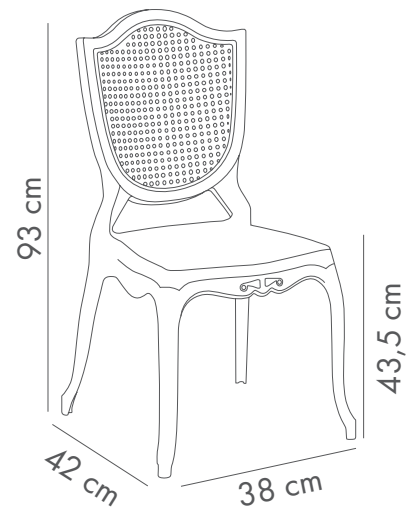

NEW

Chair Hestia

PP Shell & PP Leg

Hestia chair is an indispensable part of home life with its gentle stance like the goddess named after it. This model's elegant style, which draws attention with its Vienna straw textured backrest, intersects with a sporty line and does not limit it to the home environment and makes it preferable even for large organizations.

Hestia, which takes up little space by stacking when not in use, can be used repeatedly for years thanks to its recyclable polypropylene material reinforced with fiberglass. Hestia chair, which is compatible with indoor and outdoor spaces, is offered with a cushion option.

Stack

PP
Net : 3,70 kg
Gross : 4,00 kg

PC
Net : 4,85 kg
Gross : 5,10 kg

Loading Info

20' DC : 325 pcs
40' DC : 689 pcs
40' HC : 795 pcs
90 cbm truck : 930 pcs

Packaging Details

13 pcs/63x63x225h cm
0,89 cbm
15 pcs/63x63x255h cm
1,01 cbm

Crtn

PP
Net : 3,70 kg
Gross : 4,20 kg

PC
Net : 4,85 kg
Gross : 5,35 kg

Loading Info

20' DC : 230 pcs
40' DC : 460 pcs
40' HC : 550 pcs
90 cbm truck : 700 pcs

Packaging Details

4 pcs/78x53x127h cm
0,52 cbm