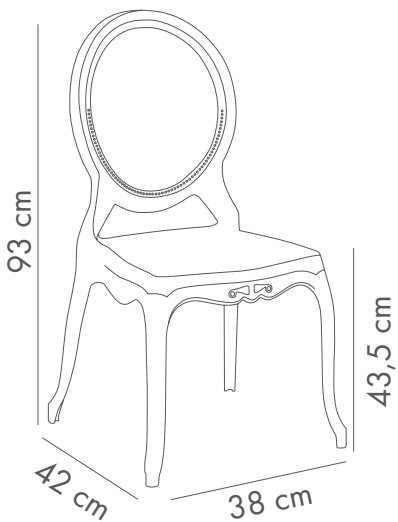

NEW

Chair Helena

PP Shell & PP Leg

The symbol of nobility, Helena, with its clear lines, is the calm representative of elegance. Both elegant and useful Helena Chair is easy to clean with its glossy surface. It has color options to make it suitable for every environment, has a cushion option, and is stackable. Helena chair compatible with indoor and outdoor; made with recyclable polypropylene reinforced with fiberglass.

	Stack	Crtn
	PP Net : 4,00 kg Gross : 4,25 kg PC Net : 5,25 kg Gross : 5,50 kg	PP Net : 4,00 kg Gross : 4,50 kg PC Net : 5,25 kg Gross : 5,75 kg
	Loading Info 20' DC : 325 pcs 40' DC : 689 pcs 40' HC : 795 pcs 90 cbm truck : 930 pcs	Loading Info 20' DC : 230 pcs 40' DC : 460 pcs 40' HC : 550 pcs 90 cbm truck : 700 pcs
	Packaging Details 13 pcs/63x63x225h cm 0,89 cbm 15 pcs/63x63x255h cm 1,01 cbm	Packaging Details 4 pcs/78x53x127h cm 0,52 cbm