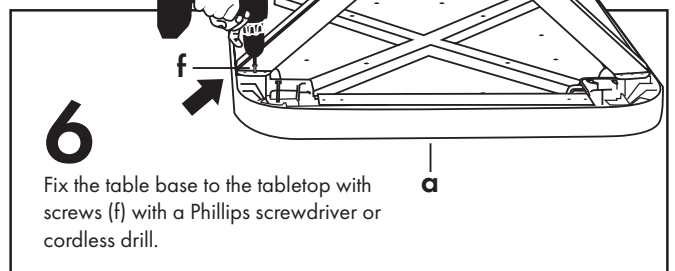

Contents

a) 1pc. 90x150 Tabletop

b) 1set Table Base

e) 2 pcs. Plain Washer

g) 2 pcs. Acorn Nut

c) 1pc Connecting Tube

f) 24 pcs. M4,8x9 Screw

h) 4 pcs. Pingo

d) 1pc. Driftbolt

! Please be sure not to miss any screw holes and fasten all screws equally and tightly. Otherwise, you may face breakage or cracking during the time of usage.

İçerik

a) 1ad. 90x150 Tabla