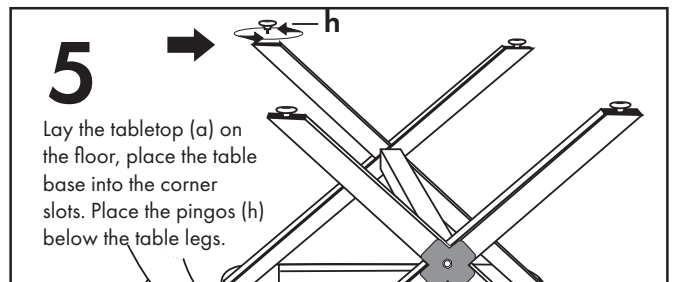

Contents

a) 1pc. 90x150 Tabletop

b) 1set Table Base

e) 2 pcs. Plain Washer

g) 2 pcs. Acorn Nut

c) 1pc Connecting Tube

f) 24 pcs. M4,8x9 Screw

h) 4 pcs. Pingo

d) 1pc. Driftbolt

! Please be sure not to miss any screw holes and fasten all screws equally and tightly. Otherwise, you may face breakage or cracking during the time of usage.

İçerik

a) 1ad. 90x150 Tabla