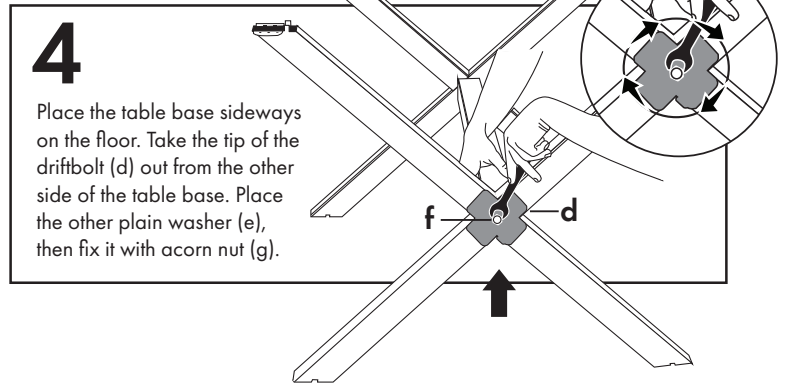

Contents

a) 1pc. 90x150 Tabletop

b) 1set Table Base

e) 2 pcs. Plain Washer

g) 2 pcs. Acorn Nut

c) 1pc Connecting Tube

f) 24 pcs. M4,8x9 Screw

h) 4 pcs. Pingo

d) 1pc. Driftbolt

! Please be sure not to miss any screw holes and fasten all screws equally and tightly. Otherwise, you may face breakage or cracking during the time of usage.

İçerik

a) 1ad. 90x150 Tabla