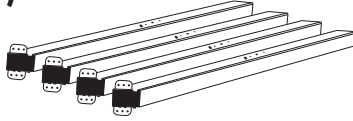

Contents

a) 1pc. 90x150 Tabletop

b) 1set Table Base

e) 2 pcs. Plain Washer

g) 2 pcs. Acorn Nut

c) 1pc Connecting Tube

f) 24 pcs. M4,8x9 Screw

h) 4 pcs. Pingo

d) 1pc. Driftbolt

! Please be sure not to miss any screw holes and fasten all screws equally and tightly. Otherwise, you may face breakage or cracking during the time of usage.

İçerik

a) 1ad. 90x150 Tabla