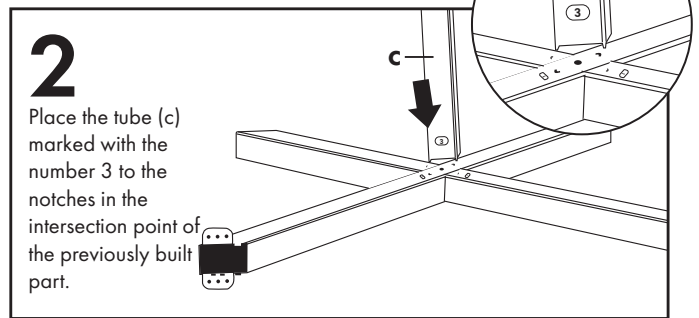

Contents

a) 1pc. 90x150 Tabletop

b) 1set Table Base

e) 2 pcs. Plain Washer

g) 2 pcs. Acorn Nut

c) 1pc Connecting Tube

f) 24 pcs. M4,8x9 Screw

h) 4 pcs. Pingo

d) 1pc. Driftbolt

! Please be sure not to miss any screw holes and fasten all screws equally and tightly. Otherwise, you may face breakage or cracking during the time of usage.

İçerik

a) 1ad. 90x150 Tabla