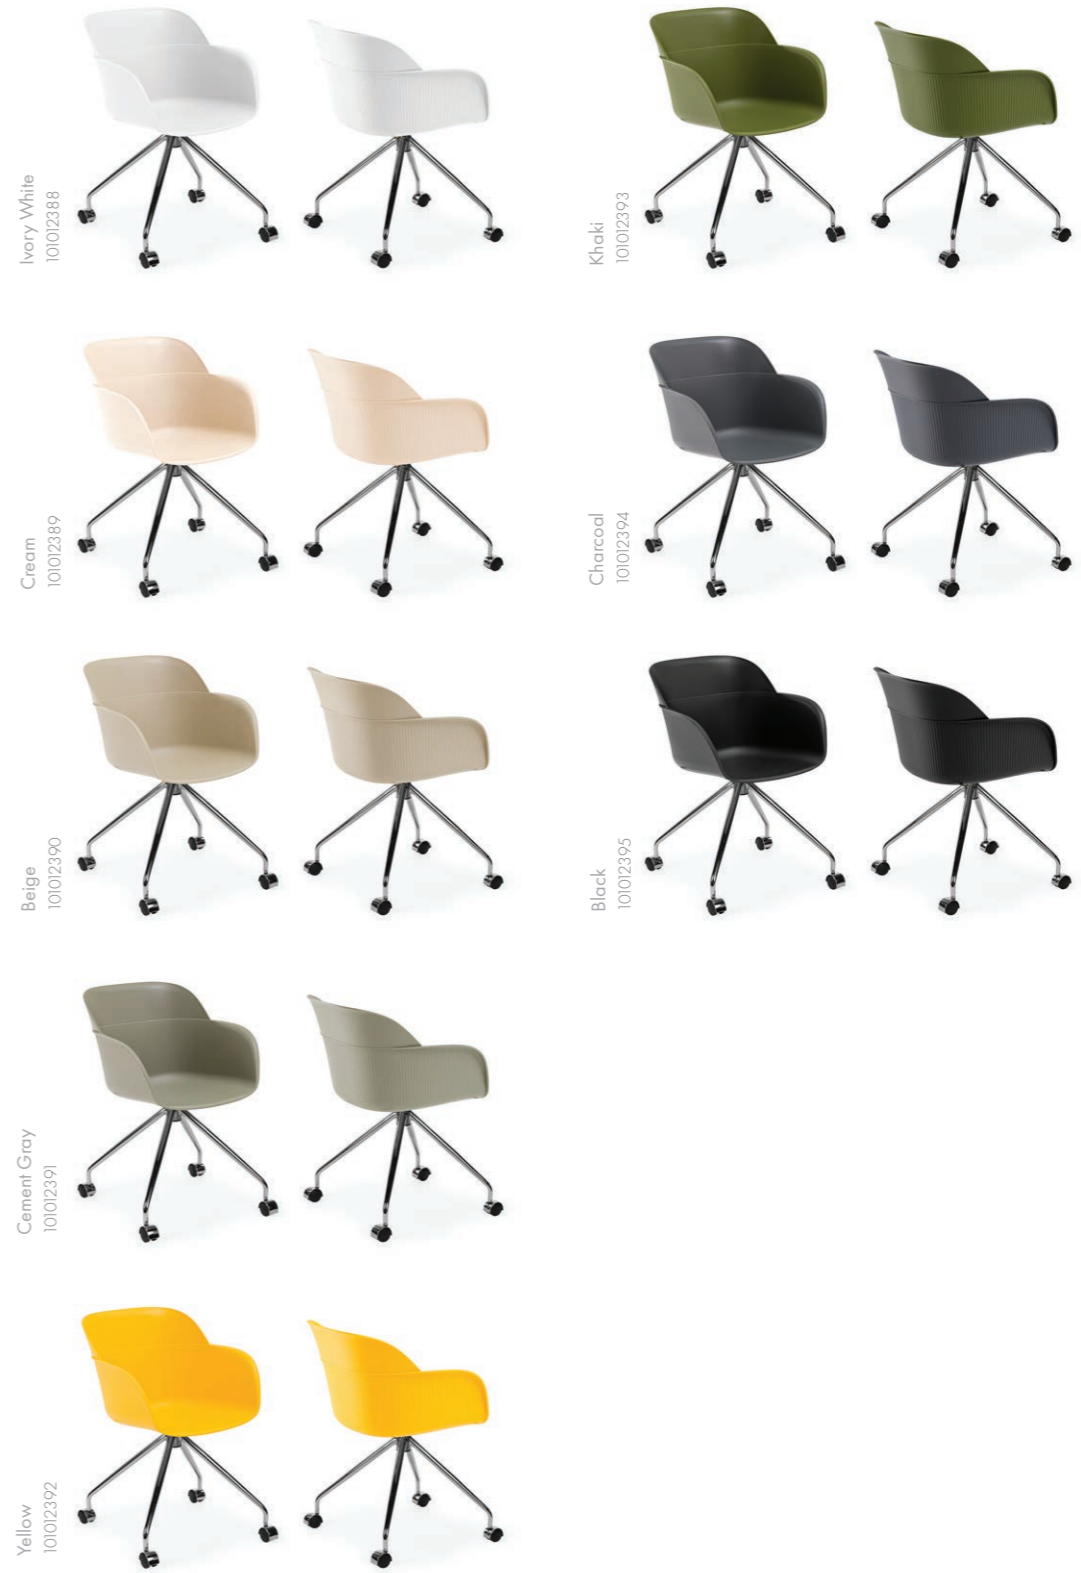

Crtn
7,60 kg
Gross : 8,70 kg

Loading Info
20' DC : 260 pcs
40' DC : 520 pcs
40' HC : 630 pcs
90 cbm truck : 800 pcs

Packaging Details
8 pcs (seat)
2 pcs (leg)