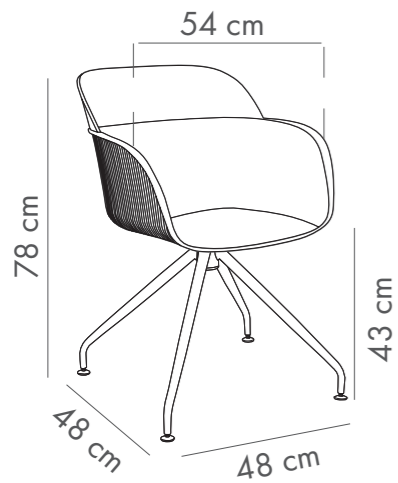

NEW

Chair **Shell ZP**

PP Shell & Metal Painted Leg

Shell ZP, which gives the image of being carved out of a block with its same-color seat and legs, was designed for those who like a sporty look. This model, which can be easily wiped and can be used with a cushion, offers comfort in most-used spaces. The seat, which was produced from a recyclable polypropylene material that was reinforced with fiberglass, is designed to last.