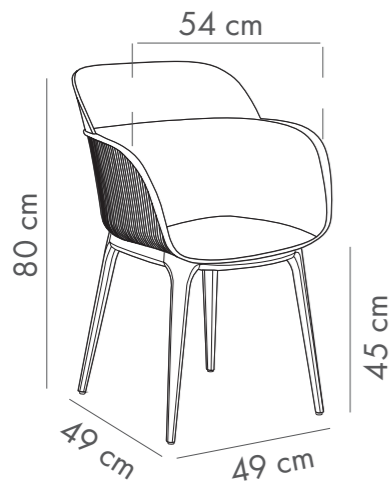

NEW

Chair Shell W Pad

Upholstered Shell & Wooden Leg

Fabric and wooden... We are at the meeting point for people who cannot give up classical furniture view, and who are Shell-lovers. Shell W combines wooden and fabric while aiming excellence with Shell's attractive design.

Combining two warm materials together, Shell W adds sincerity to all environments from winter hotels to stylish restaurants and from dining room to kitchen.

Crtn
Kg Net : 8,00 kg
Gross : 9,10 kg

Loading Info
20' DC : 200 pcs
40' DC : 400 pcs
40' HC : 475 pcs
90 cbm truck : 600 pcs

Packaging Details
4 pcs (seat)
2 pcs (leg)