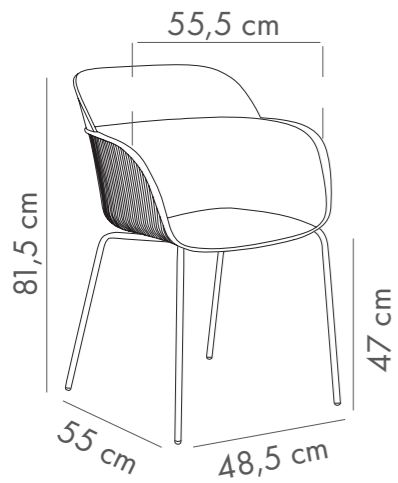

NEW

Chair Shell MC Pad

Upholstered Shell & Metal Chrome Plated Leg

We bought together chrome and fabric for those who can give up on neither the elegance of the former nor the comfort of the latter. This model from the Shell range offers an elegant and comfortable option, with its variety of fabric colors promising a different vibe in every space.

Crtn
Net : 7,40 kg
Gross : 8,50 kg

Loading Info
20' DC : 250 pcs
40' DC : 500 pcs
40' HC : 580 pcs
90 cbm truck : 750 pcs

Packaging Details
4 pcs (seat)
4 pcs (leg)