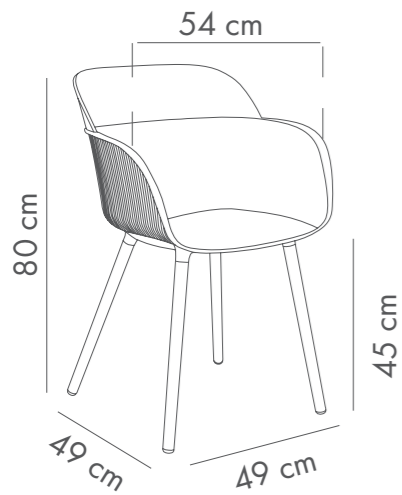

NEW

Chair Shell N Pad

Upholstered Shell & Wooden Leg

With its wooden legs and finish from high-quality fabric, this model offers warmth in combination with the softness of fabric; especially recommended for those who like our Shell range products.

Whether a tiny coffee shop or at a top-class restaurant... While gray attachment points combine wooden and fabric, giving the product a sporty elegance, the wide range of fabric options makes it perfect for all spaces.

Crtn
Net : 7,40 kg
Gross : 8,50 kg

Loading Info
20' DC : 250 pcs
40' DC : 500 pcs
40' HC : 580 pcs
90 cbm truck : 750 pcs

Packaging Details
8 pcs (seat)
2 pcs (leg)