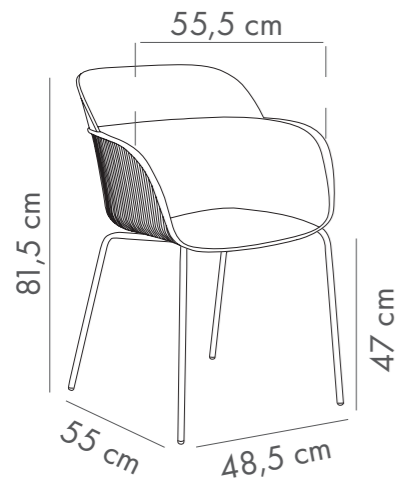

NEW

Chair Shell MP Pad

Upholstered Shell & Metal Painted Leg

If the color is decided, leave the rest to Shell... It is up to the user to choose from a host of different choices of painted legs and a wide range of fabrics. Easy-wipe fabric finish is one of its features complementing Shell's function-based design.

Shell MP, suitable for all spaces from top-level restaurants to stylish lounges, is an elegant and useful option for those who like designer products.

Crtn
Net : 7,40 kg
Gross : 8,50 kg

Loading Info
20' DC : 250 pcs
40' DC : 500 pcs
40' HC : 580 pcs
90 cbm truck : 750 pcs

Packaging Details
4 pcs (seat)
4 pcs (leg)