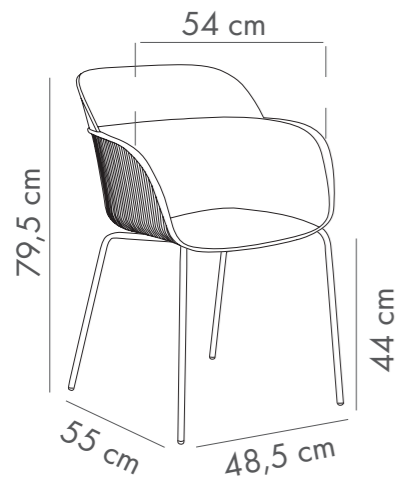

NEW

Chair **Shell MC**

PP Shell & Metal Chrome Plated Leg

This model from the Shell range stands out with its chrome-plated legs and is the most plainly elegant product of its range.

With its seat produced from a recyclable polypropylene material that was reinforced with fiberglass, Shell MC attracts attention with its design, and its lightness and easy-wipe feature make it a great choice.

Crtn

Net : 5,10 kg
Gross : 6,20 kg

Loading Info

20' DC : 360 pcs
40' DC : 720 pcs
40' HC : 860 pcs
90 cbm truck : 1100 pcs

Packaging Details

8 pcs (seat)
4 pcs (leg)