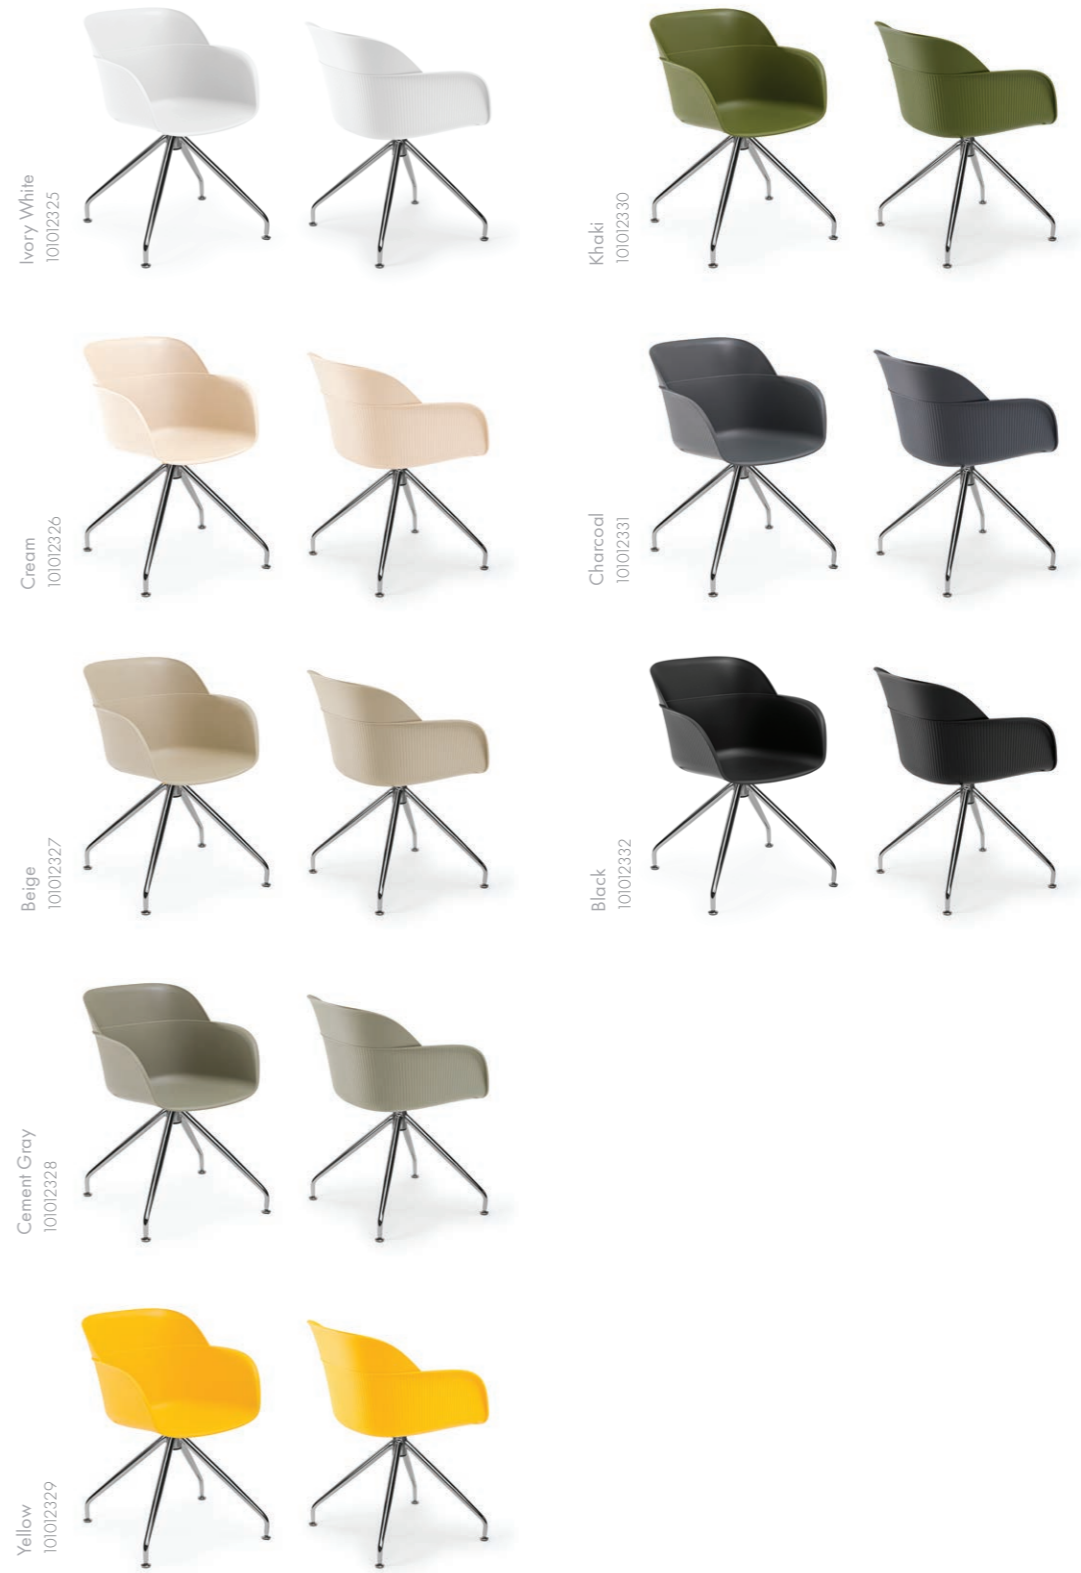

Crtn
Net : 7,15 kg
Gross : 8,25 kg

Loading Info
20' DC : 260 pcs
40' DC : 520 pcs
40' HC : 630 pcs
90 cbm truck : 800 pcs

Packaging Details
8 pcs (seat)
2 pcs (leg)