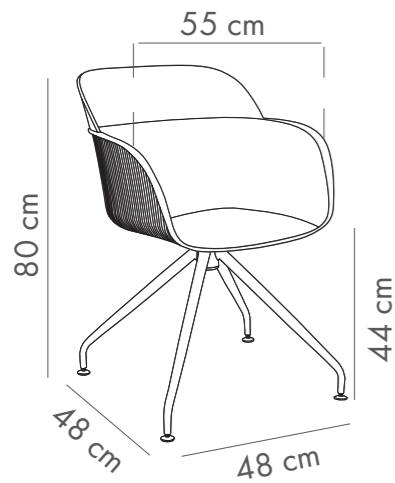

NEW

Chair Shell ZC Pad

Upholstered Shell & Metal Chrome Plated Leg

For those who love the warmth the fabric adds to an environment, it is very easy to decide on the fabric with which the seat is finished that is compatible with the overall design of the room.

Swivel body increases movement capability, and fabric provides a comfortable working environment. While the combination of one-color fabric on the front and figured fabric on the rear, the sides, and the seat widens the range of possible choices, the chrome-coated leg used in all products adds gravitas to these models.