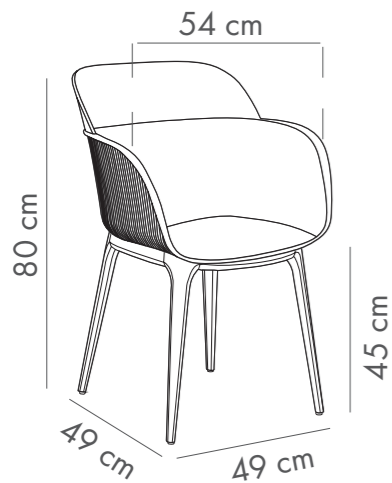

NEW

Chair Shell W

PP Shell & Wooden Leg

With its balanced use of wooden and plastics, Shell W offers a seat placed on an elegant wooden frame. Offering the coziness of wooden and comfort of the Shell family at the same time, the model can be used in places where sincerity is desired, such as cafes and home kitchens.

Produced from a recyclable polypropylene material that was reinforced with fiberglass, a seat brings many advantages such as easy to wipe feature, lightness, and longer lifetime.