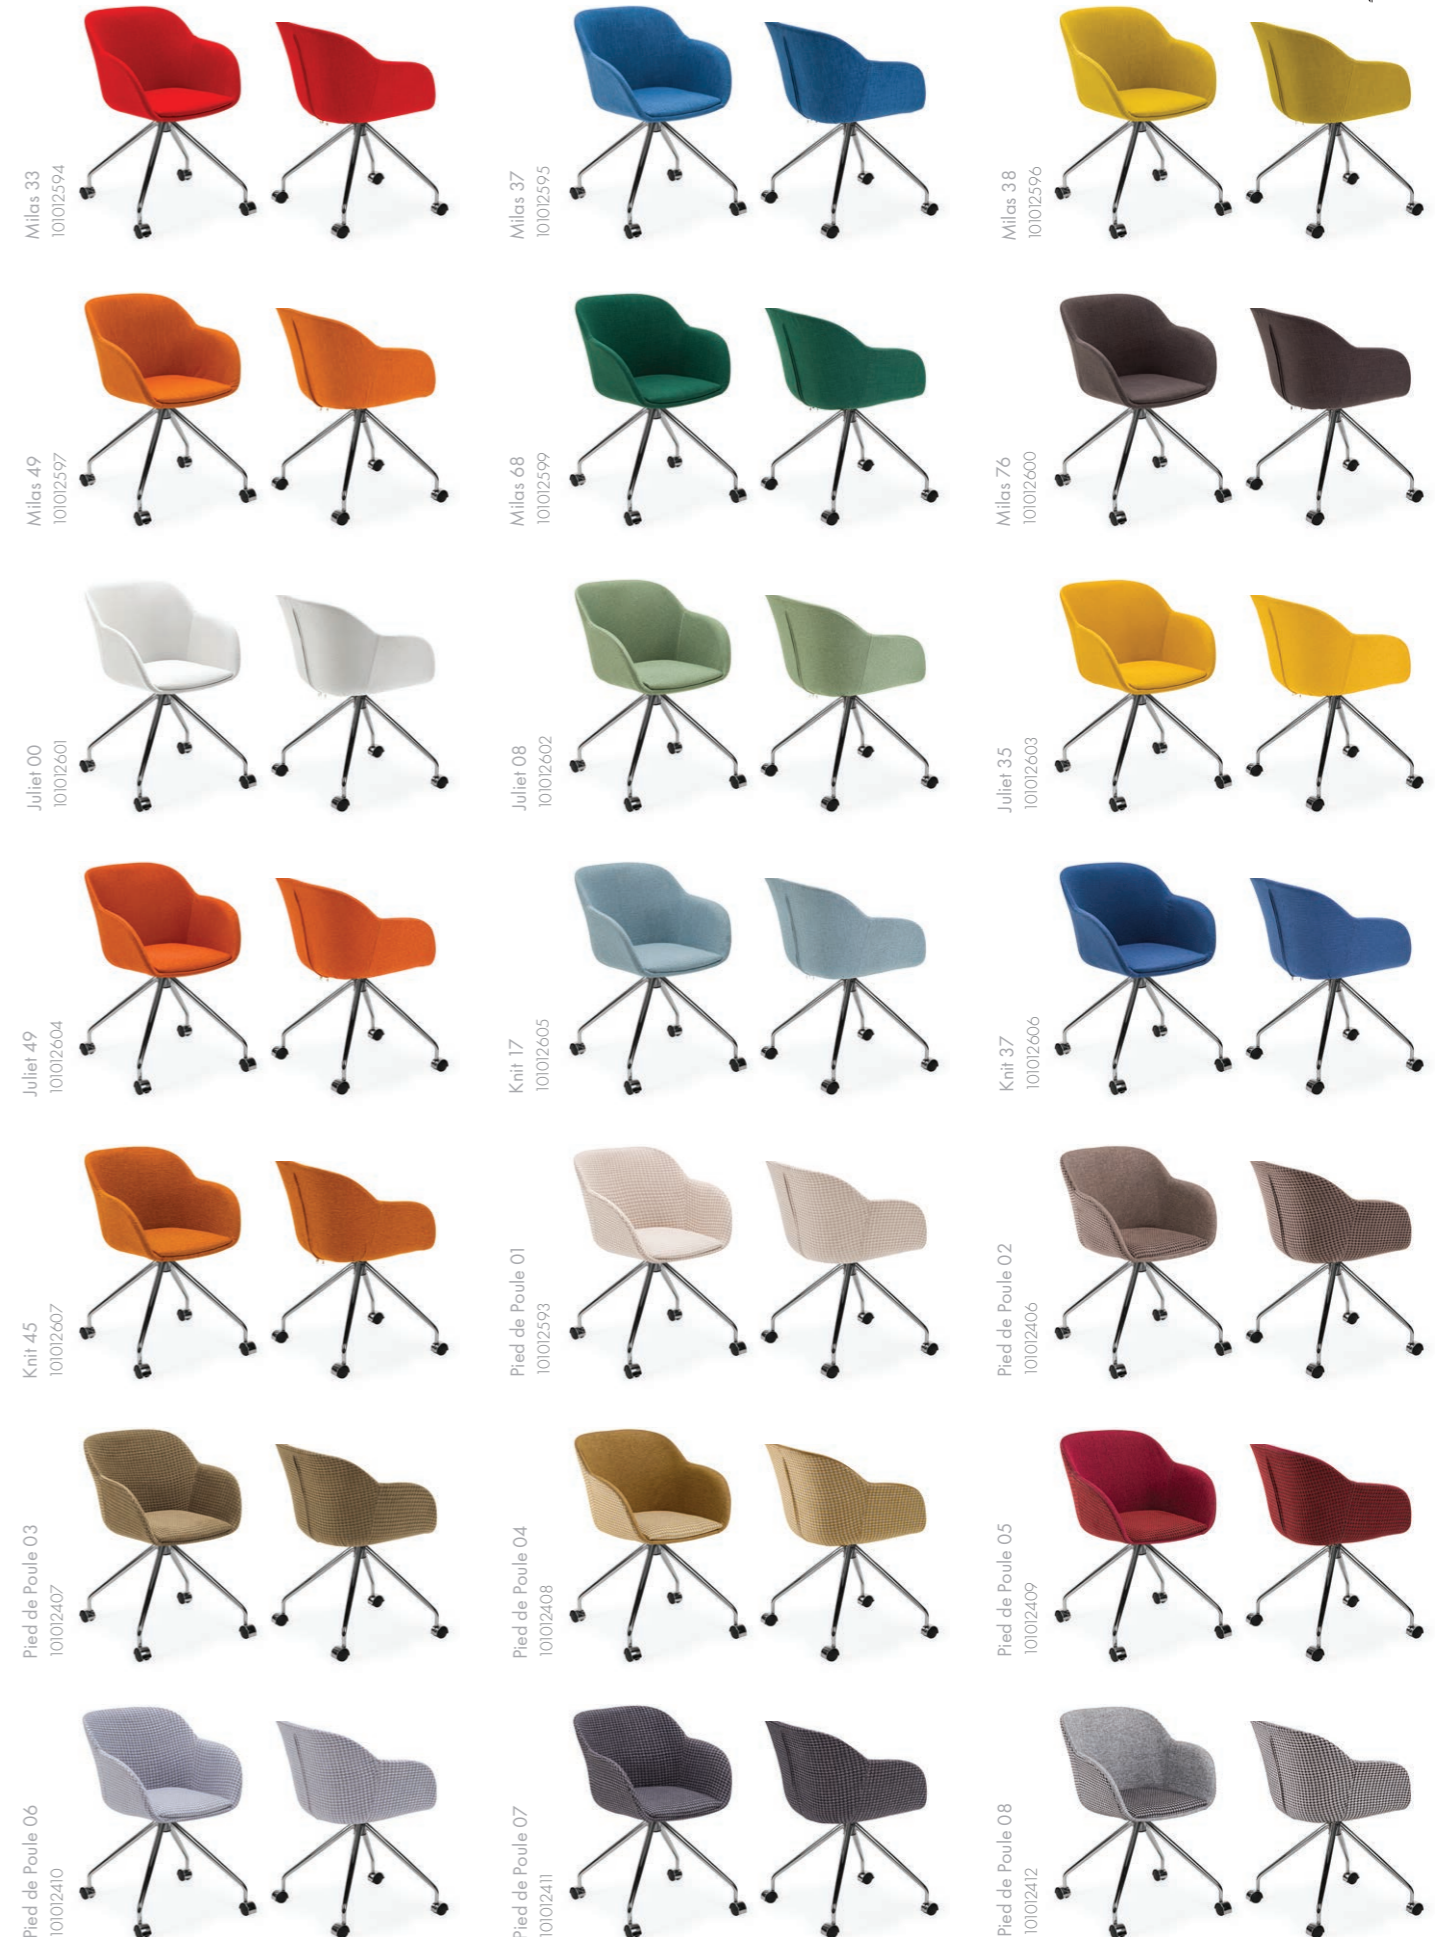

Crtn
Net : 10,10 kg
Gross : 11,20 kg

Loading Info
20' DC : 200 pcs
40' DC : 400 pcs
40' HC : 475 pcs
90 cbm truck : 600 pcs

Packaging Details
4 pcs (seat)
2 pcs (leg)