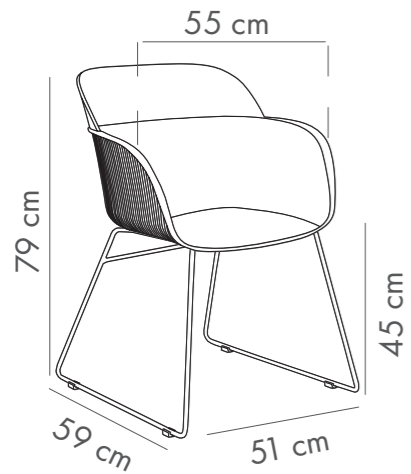

NEW

Chair **Shell UP Pad**

Upholstered Shell & Metal Painted Leg

The upholstered body of Shell UP, which rests on the new original legs designed by Kunter Sekercioglu, adds warmth to the environment. With its wipeable fabric, it was designed to be used with ease.