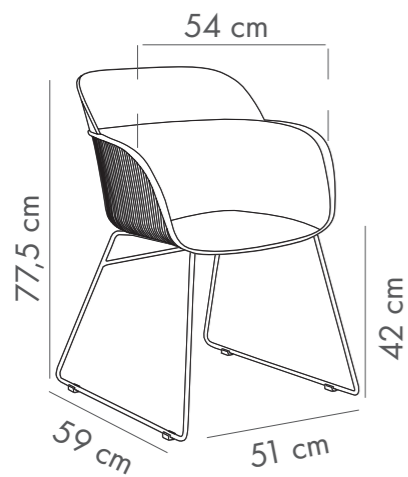

NEW

Chair **Shell UP**

PP Shell & Metal Painted Leg

Take a look at the Shell collection with new legs. Shell Up, which offers the sporty elegance you desire, is equipped with features of the Shell range products. Its metal legs toning in with finishes of all colors, this model can be used in every setting, from meeting halls to houses.

With its seat produced from a recyclable polypropylene material that was reinforced with fiberglass, this product offers a joy of use for many years. Its wide range of cushion options is another amazing feature of Shell UP.

Crtn
Net : 7,15 kg
Gross : 8,25 kg

Loading Info
20' DC : 360 pcs
40' DC : 720 pcs
40' HC : 860 pcs
90 cbm truck : 1100 pcs

Packaging Details
8 pcs (seat)
4 pcs (leg)