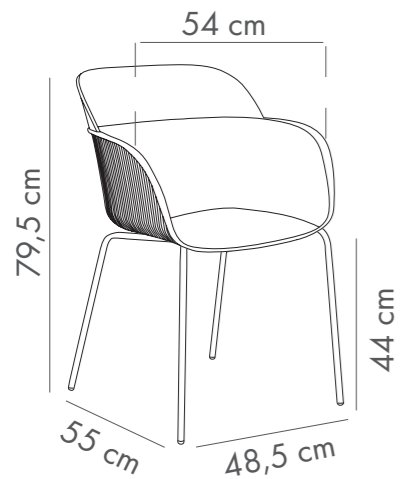

NEW

Chair Shell MG

PP Shell & Metal Gold Plated Leg

Here is a whole new Shell that combines the plainness of plastic and the glow of gold. Golden metal legs and the gravitas of conventional Shell colors come together in this model, just as elegance and functionality do.

We know that metal products, especially those that are golden, are indispensable in any kind of space. Combining these two elements, Shell MG also offers increased comfort with its seat produced from a recyclable polypropylene material reinforced with fiberglass.

Crtn
Net : 5,10 kg
Gross : 6,20 kg

Loading Info
20' DC : 360 pcs
40' DC : 720 pcs
40' HC : 860 pcs
90 cbm truck : 1100 pcs

Packaging Details
8 pcs (seat)
4 pcs (leg)