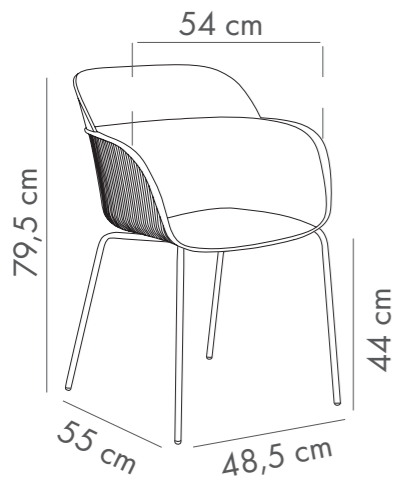

NEW

Chair **Shell MP**

PP Shell & Metal Painted Leg

Standing out with the harmony between the colors of its body and its legs, this model represents all that is beautiful about the Shell range. While offering elegance with its metal legs, thanks to its plastic body, it is also both very light and useful.

Produced from a recyclable polypropylene material that was reinforced with fiberglass, the cushion of the seat contributes to the comfort of the brilliantly designed chair.

Crtn
Net : 5,10 kg
Gross : 6,20 kg

Loading Info
20' DC : 360 pcs
40' DC : 720 pcs
40' HC : 860 pcs
90 cbm truck : 1100 pcs

Packaging Details
8 pcs (seat)
4 pcs (leg)