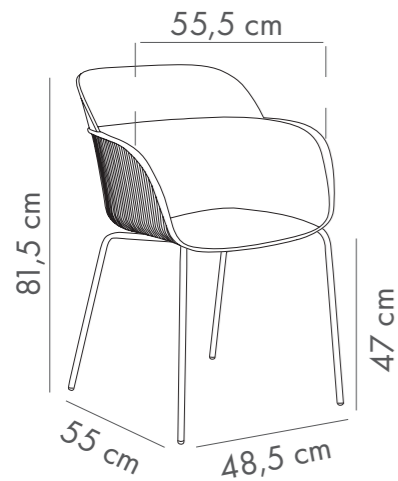

NEW

Chair **Shell MB Pad**

Upholstered Shell & Metal Bronze Plated Leg

This model, which offers a wide range of fabric options and elegant looks, is a Shell classic with its fabric finish seat and bronze legs.

Fabric options that instantly attract attention while entering the hotel lobby or make the customer feel special at the restaurant provide creative touches in spaces.