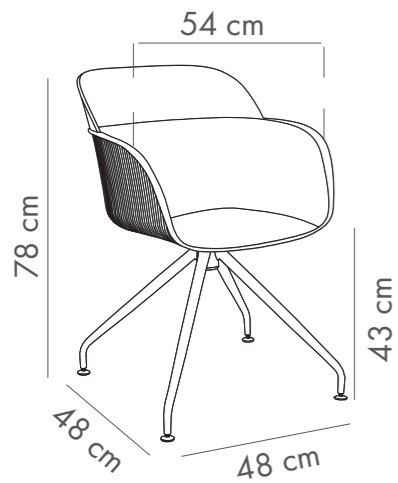

Loading Info
 20' DC : 250 pcs
 40' DC : 500 pcs
 40' HC : 580 pcs
 90 cbm truck : 750 pcs

Packaging Details
 4 pcs (seat)
 4 pcs (leg)

NEW

Chair Shell ZC

PP Shell & Metal Chrome Plated Leg

In line with the idea that there is no space where Shell products will not sparkle, we designed a new product. The plastic shell of Shell ZC, a game-changer with its spider legs and swivel seat, is made of a recyclable polypropylene reinforced with fiberglass.