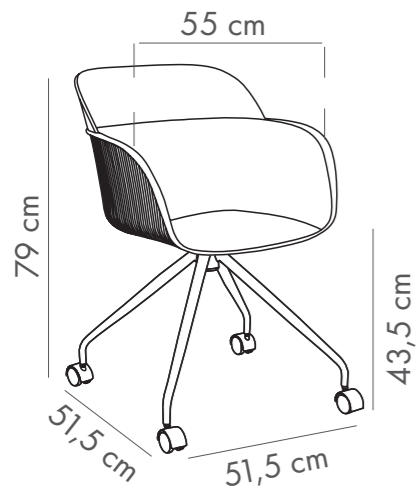

NEW

Chair Shell OC Pad

Upholstered Shell & Metal Chrome Plated Leg with Swivel Wheels

We need the sincerity that fabric adds, especially in office environments. Shell has moved to the office with its leg with wheels model and it is also ideal for those who want to create a work environment at home.

You can choose a preferred color from the rich fabric chart and provide easy use for the end-user with its easy-to-wipe feature.