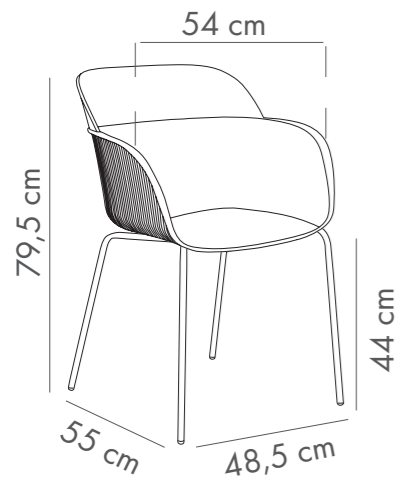

The seat, which was produced from a recyclable polypropylene material that was reinforced with fiberglass, and metal bronze legs will instantly add elegance and stylish touch to the space.

Crtn

Net : 5,10 kg
Gross : 6,20 kg