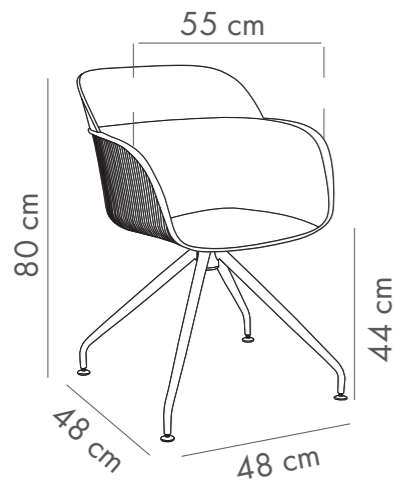

NEW

Chair Shell ZP Pad

Upholstered Shell & Metal Painted Leg

Offering fabric-finished and painted leg options together, this model was designed to bring warmth to workplace environments.

It is also a great alternative for those who turned their home into an office. The color of the fabric can be chosen from a wide range of options to create the desired environment.