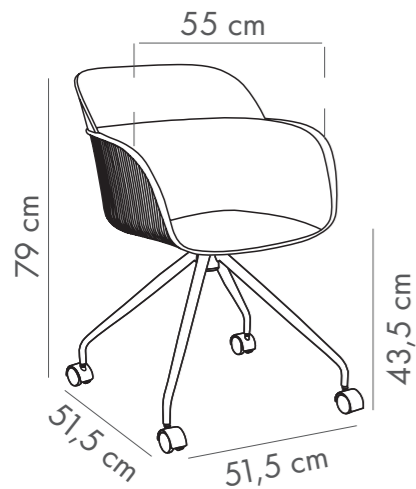

NEW

Chair **Shell OC Pad**

Upholstered Shell & Metal Chrome Plated Leg with Swivel Wheels

Whether black or white or the same color with the body... Shell's various leg options also encolor office designs. The texture of the fabric maximizes the comfort, the easy-to-wipe feature makes it popular in every office.

You can choose the most suitable style by taking a look at the fabric chart.