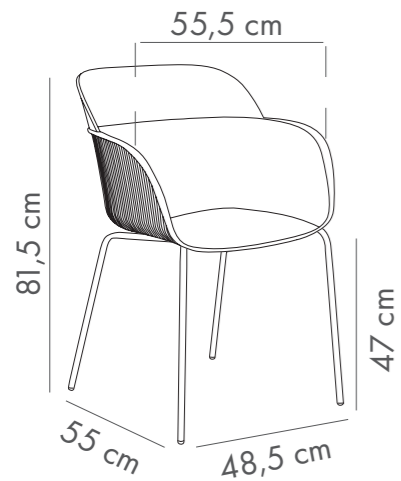

NEW

Chair Shell MG Pad

Upholstered Shell & Metal Gold Plated Leg

Golden age begins with Shell. Offered with golden leg coating and high-quality fabric options, Shell MG is an eye-catching alternative. With its wipeable finish, lightness, and coziness it is the Shell comfort you know and love.

Crtn
Net : 7,40 kg
Gross : 8,50 kg

Loading Info
20' DC : 250 pcs
40' DC : 500 pcs
40' HC : 580 pcs
90 cbm truck : 750 pcs

Packaging Details
8 pcs (seat)
4 pcs (leg)