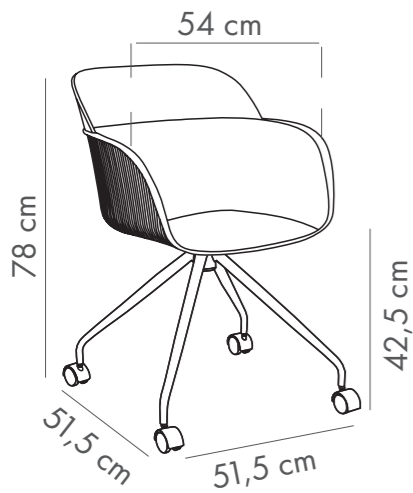

NEW

Chair Shell OP

PP Shell & Metal Chrome Plated Leg with Swivel Wheels

We created the same effect in the office environment for those who prefer design integrity. Shell OP is also equipped with a plastic seat and the same color leg with wheels.

The seat, which can be equipped with a cushion, is produced from a recyclable polypropylene material that was reinforced with fiberglass.