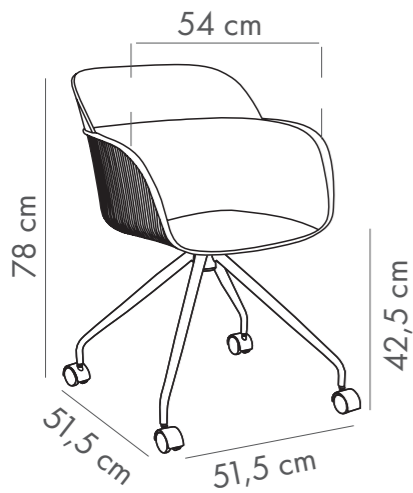

NEW

Chair Shell OC

PP Shell & Metal Chrome Plated Leg with Swivel Wheels

Now offices will have chairs with a designer's touch as well! With its brilliant design and new wheeled legs, Shell is now a part of the office, too. The plastic seat, which is completed with a cushion and offers maximum comfort, was produced from a recyclable polypropylene material that was reinforced with fiberglass, increasing its durability and life expectancy.