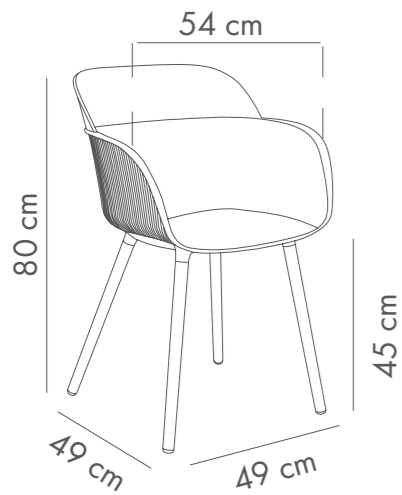

Crtn
 Net : 5,25 kg
 Gross : 6,00 kg

Loading Info
 20' DC : 280 pcs
 40' DC : 560 pcs
 40' HC : 660 pcs
 90 cbm truck : 850 pcs

Packaging Details
 4 pcs
 610X480X940h cm
 0,28 cbm

NEW

Chair Shell N

PP Shell & Wooden Leg