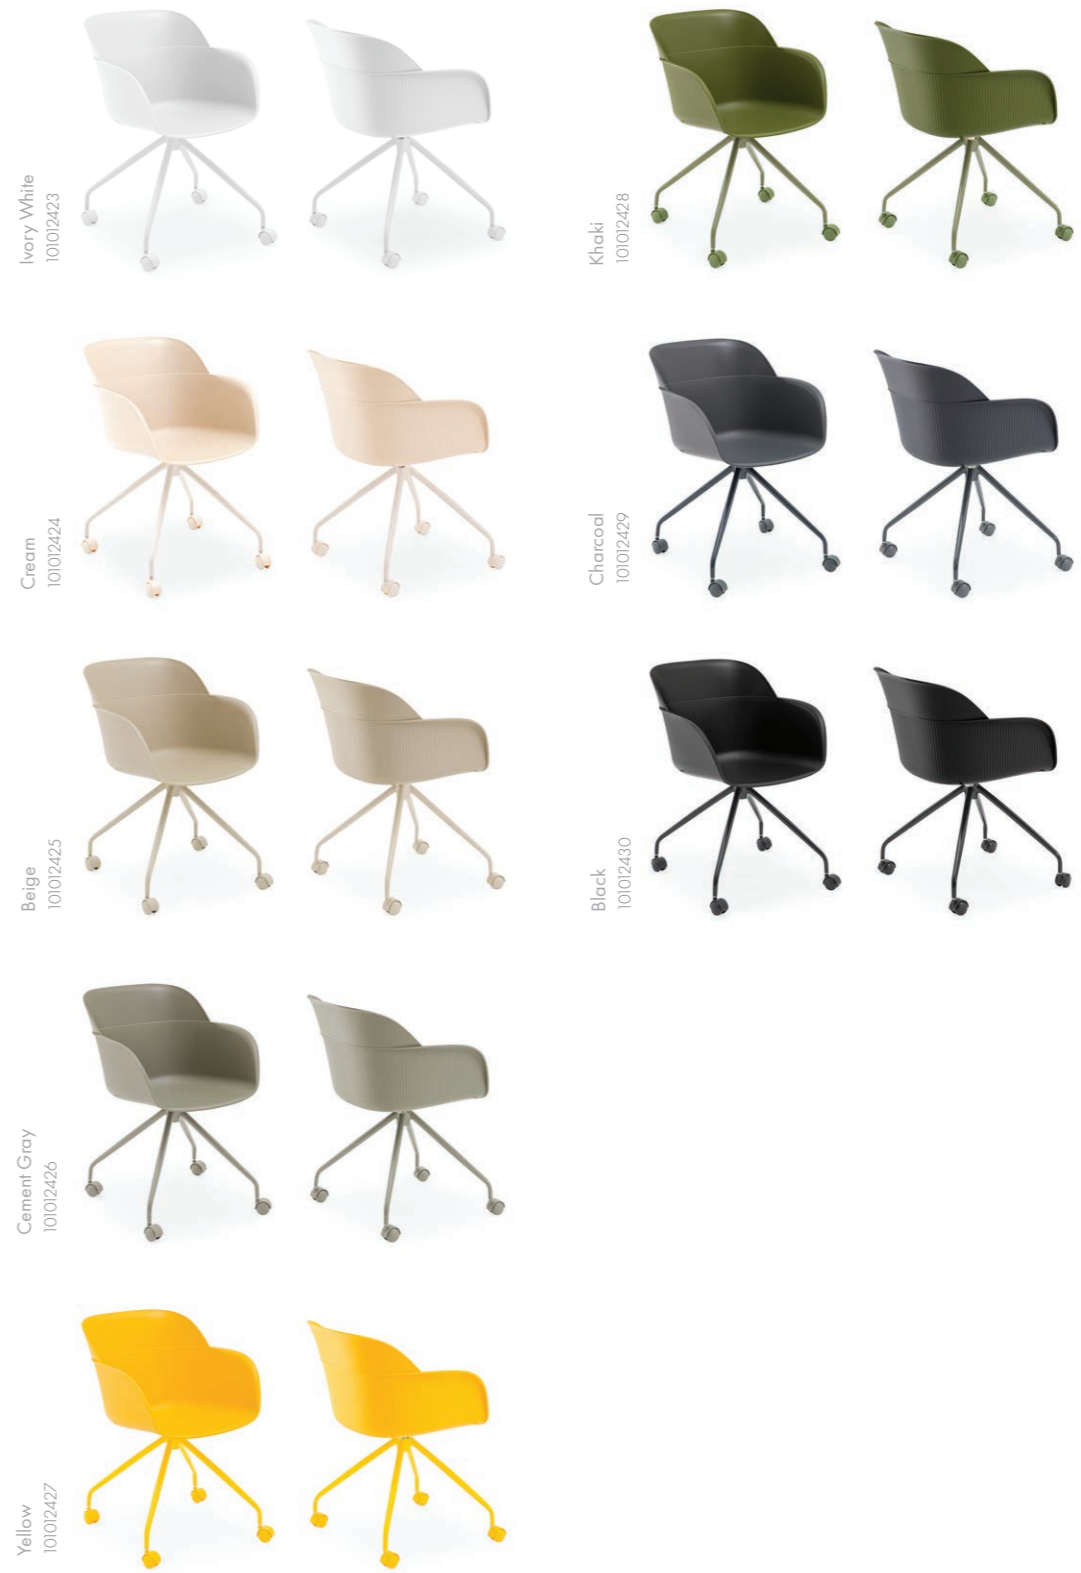

Crtn
Kg Net : 7,60 kg
Gross : 8,70 kg

Loading Info
20' DC : 260 pcs
40' DC : 520 pcs
40' HC : 630 pcs
90 cbm truck : 800 pcs

Packaging Details
8 pcs (seat)
2 pcs (leg)