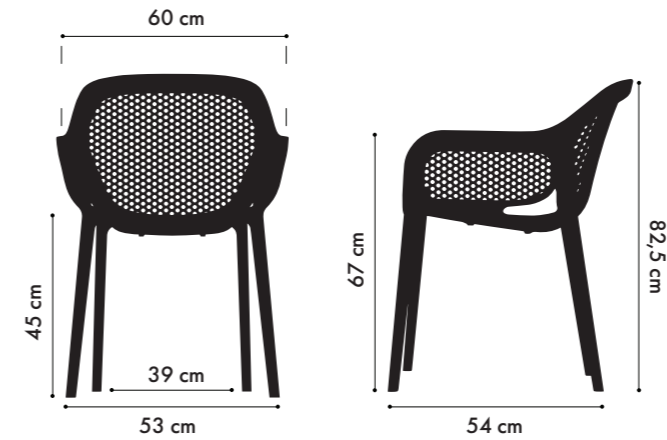

Kg Net : 6,20 kg
Gross : 7,20 kg

Loading Info
20' DC : 208 pcs
40' HC : 476 pcs
90 cbm truck : 576 pcs

Packaging Details
4 pcs / crtn
61x8 x97h cm
0,48 cbm

Loading Qty
4 crtns - 16 pcs / pallette
100x 130x216h cm

Stackability
6 pcs