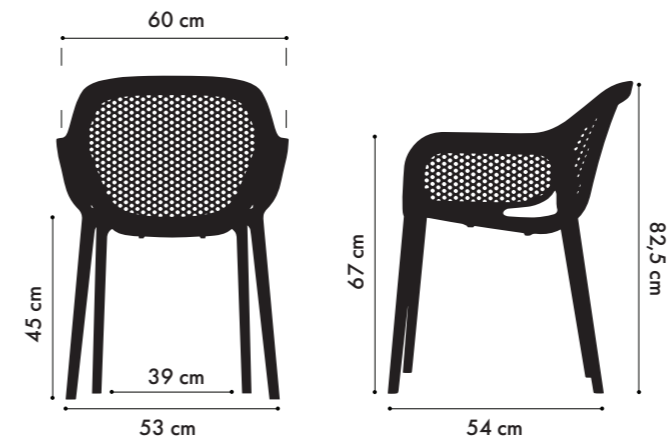

designed by

Kunter Sekercioglu

Ecologic.

Produced from 100% recyclable polypropylene and fiberglass material, Atra proves the value it gives to the world with not only design features also with its material. Thanks to its two-piece structure, it can be easily renewed by the user. The changeable seating area is not just a design element for us; it is a reflection of our universal design principles.

Crtn
 Kg Net : 6,50 kg
 Gross : 7,20 kg

Loading Info
 20' DC : 240 pcs
 40' DC : 480 pcs
 40' HC : 560 pcs
 90 cbm truck : 720 pcs

Packaging Details
 4 pcs
 61 x 81 x 97 cm
 0,48 cbm

Cool Gray-S / Cool Gray-B
101014002