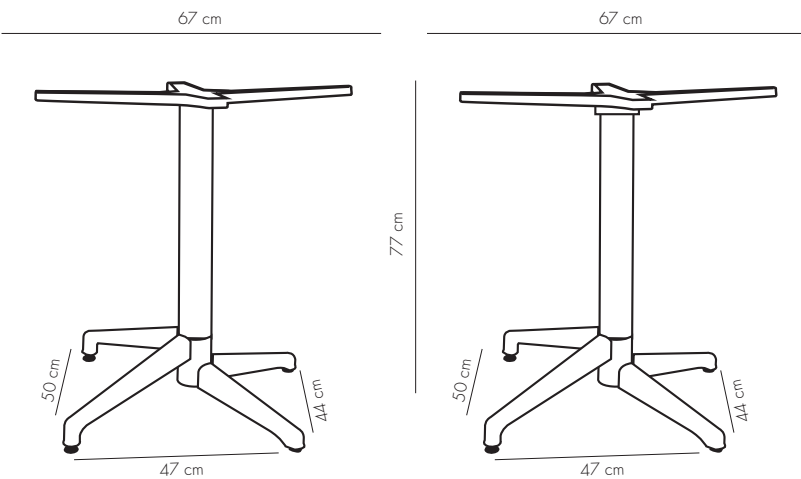

Base	
Fixed (Crtn)	Foldable (Crtn)
Net : 7,90 kg	Net : 8,35 kg
Gross : 8,90 kg	Gross : 9,35 kg

Loading Info	
20' DC : 320	20' DC : 300
40' DC : 640	40' DC : 60
40' HC : 760	40' HC : 700
90 cbm truck : 900	90 cbm truck : 850

Packaging Details	
1 pc / crtn	1 pc / crtn
52x52x23 cm	52x52x23 cm
0,062 cbm	0,062 cbm

Table **Moon Base**
fixed or foldable

Ivory White

Cream

Coffee

Black

fixed 49 cm	203060135	203060136	203060137	203060139
foldable 49 cm	203060146	203060145	203060144	203060143
fixed 67 cm	202010070	202010071	202010073	202010072
foldable 67 cm	202010074	202010075	202010077	202010076