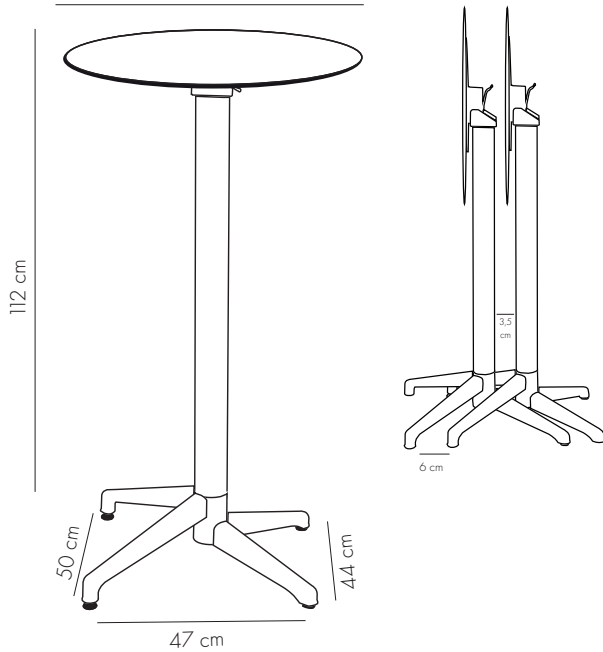

Ø60 / Ø70 / Ø77 cm.

Ø60 cm.

Fixed (Crtn)
Net : 11,9 kg
Gross : 12,9 kg

Foldable (Crtn)
Net : 12,3 kg
Gross : 13,3 kg

Loading Info
20' DC : 300 pcs
40' DC : 600 pcs
40' HC : 700 pcs
90 cbm truck : 850 pcs

Loading Info
20' DC : 300 pcs
40' DC : 600 pcs
40' HC : 700 pcs
90 cbm truck : 850 pcs

Packaging Details
2 pcs set
67x65x21 cm (top)
9x9x106 (base)
0,1 cbm

Packaging Details
2 pcs set
67x65x21 cm (top)
9x9x106 cm (base)
0,1 cbm

Ø70 cm.

Fixed (Crtn)
Net : 12,9 kg
Gross : 13,9 kg

Foldable (Crtn)
Net : 13,3 kg
Gross : 14,3 kg

Loading Info
20' DC : 300 pcs
40' DC : 600 pcs
40' HC : 700 pcs
90 cbm truck : 850 pcs

Loading Info
20' DC : 300 pcs
40' DC : 600 pcs
40' HC : 700 pcs
90 cbm truck : 850 pcs

Packaging Details
2 pcs set
67x65x21 cm (top)
9x9x106 cm (base)
0,1 cbm

Packaging Details
2 pcs set
67x65 x21 cm (top)
9x9x106 cm (base)
0,1 cbm

Ø77 cm.

Fixed (Crtn)
Net : 13,4 kg
Gross : 14,4 kg

Foldable (Crtn)
Net : 13,8 kg
Gross : 14,8 k

Loading Info
20' DC : 270 pcs.
40' DC : 540 pcs.
40' HC : 630 pcs.
90 cbm truck : 790 pcs

Loading Info
20' DC : 270 pcs.
40' DC : 540 pcs.
40' HC : 630 pcs.
90 cbm truck : 790 pcs

Packaging Details
2 pc / set
65x65x21 cm (top)
9x9x406 cm (base)
0,012 cbm

Packaging Details
2 pc / set
65x65x21 cm (top)
9x9x406 cm (base)
0,012 cbm