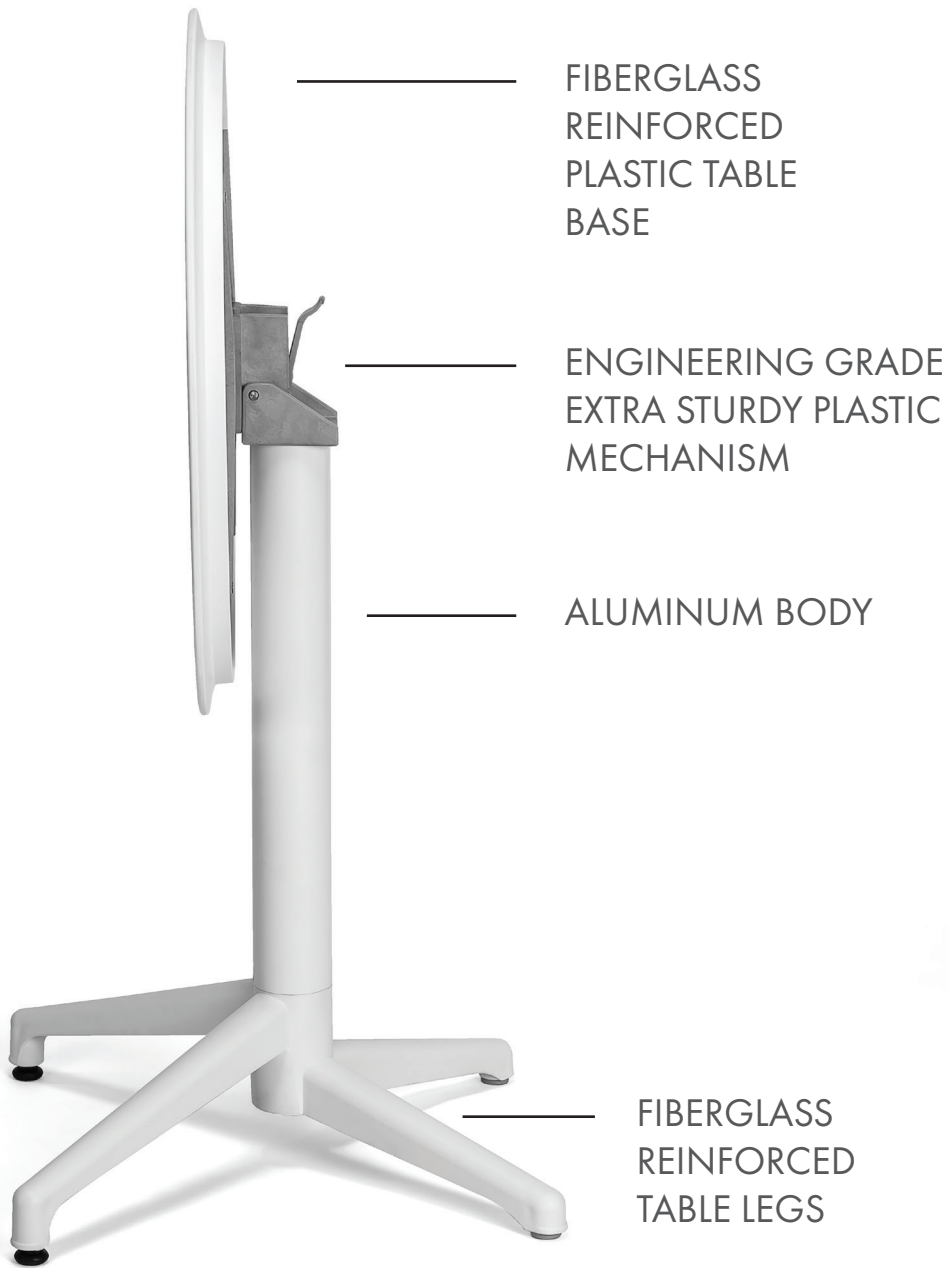

MOON

TABLE | BAR TABLE
COFFEE TABLE | TABLE BASE

Table Family **Moon**

Moon table family has an elegant silhouette and minimal design. The shape of the round column, which transforms into three heights, such as table, bar and coffee table base, expresses continuity and attention to detail. The column in extruded aluminium splits open to form four cross feet in resin. Moon table is also offered with a folding resin top so that it can be stored away with very little space. Suitable also for both indoor and outdoor.

SPECIALLY DESIGNED FOR OUTDOOR USE

FIBERGLASS
REINFORCED
PLASTIC TABLE
BASE

ENGINEERING GRADE
EXTRA STURDY PLASTIC
MECHANISM

ALUMINUM BODY

FIBERGLASS
REINFORCED
TABLE LEGS

NEW

Table **Moon-C**
with HPL table top