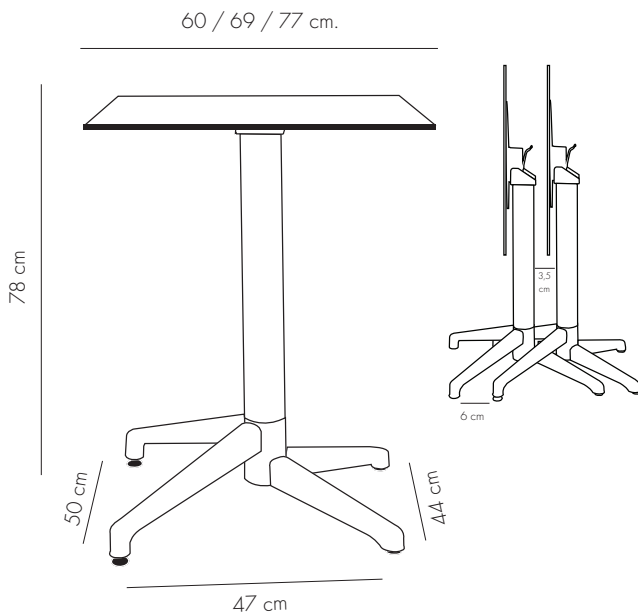

NEW

Table **Moon-C** Square Table

60x60 / 69x69 / 77x77 cm.
fixed or foldable

60x60 cm.

Fixed (Crtn)
Net : 13,5 kg
Gross : 14,5 kg

Foldable (Crtn)
Net : 13,9 kg
Gross : 14,9 kg

Loading Info
20' DC : 320 pcs
40' DC : 640 pcs
40' HC : 760 pcs
90 cbm truck : 900 pcs

Loading Info
20' DC : 320 pcs
40' DC : 640 pcs
40' HC : 760 pcs
90 cbm truck : 900 pcs

Packaging Details
1 pc / crtn
68x64x20 cm
0,091 cbm

Packaging Details
1 pc / crtn
68x64x20 cm
0,091 cbm

69x69 cm.

Fixed (Crtn)
Net : 15,3 kg
Gross : 16,3 kg

Foldable (Crtn)
Net : 15,7 kg
Gross : 16,7 kg

Loading Info
20' DC : 320 pcs
40' DC : 640 pcs
40' HC : 760 pcs
90 cbm truck : 900 pcs

Loading Info
20' DC : 320 pcs
40' DC : 640 pcs
40' HC : 760 pcs
90 cbm truck : 900 pcs

Packaging Details
1 pc / crtn
67x65x21 cm
0,091 cbm

Packaging Details
1 pc / crtn
67x65x21 cm
0,091 cbm

77x77 cm.

Fixed (Crtn)
Net : 17,3 kg
Gross : 18,3 kg

Foldable (Crtn)
Net : 17,5 kg
Gross : 18,5 kg

Loading Info
20' DC : 280 pcs.
40' DC : 560 pcs.
40' HC : 650 pcs.
90 cbm truck : 800 pcs.

Loading Info
20' DC : 280 pcs.
40' DC : 560 pcs.
40' HC : 650 pcs.
90 cbm truck : 800 pcs.

Packaging Details
1 pc / crtn
80x80x21 cm
0,134 cbm

Packaging Details
1 pc / crtn
80x80x21 cm
0,134 cbm