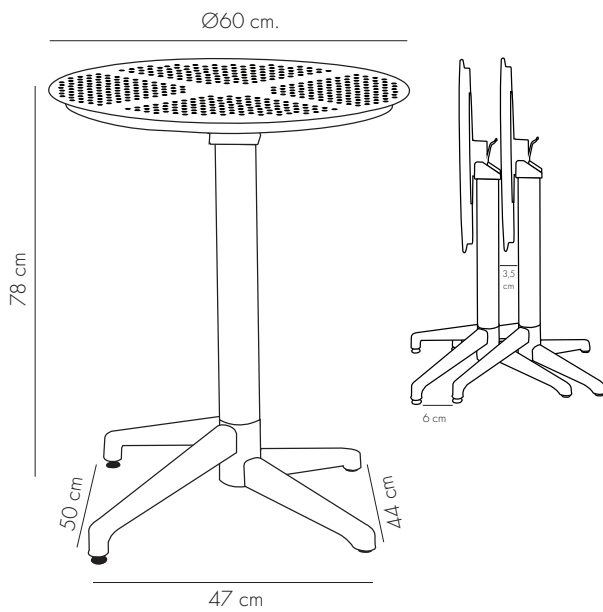

40' HC : 760 pcs

90 cbm truck : 900 pcs

Packaging Details

1 pc / crtn

68x64x20 cm

0,091 cbm

Table

fixed or foldable