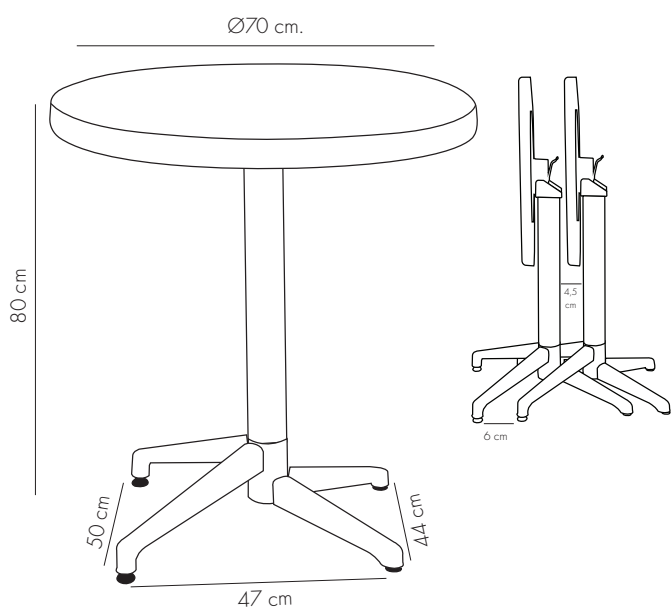

Table

fixed or foldable