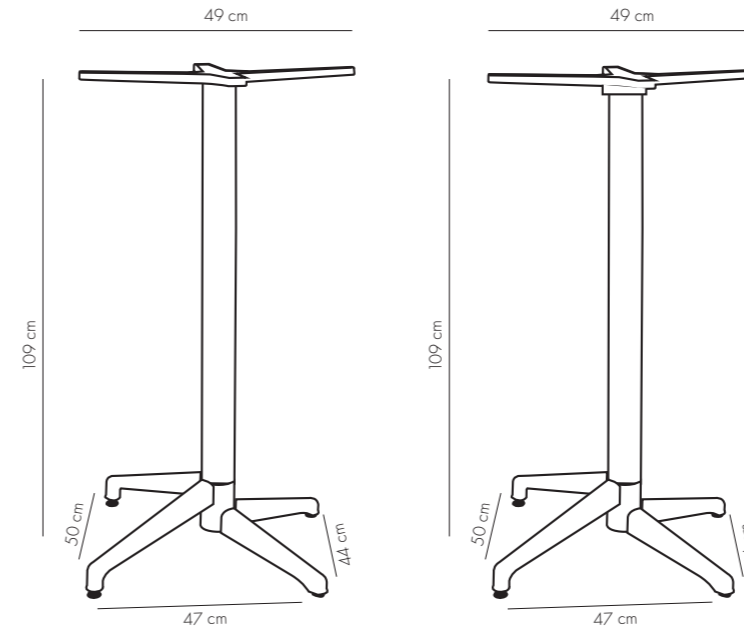

Table Base **Moon Bar**

fixed or foldable

Bar Base

	Fixed (Crtn)	Foldable (Crtn)
Net	: 7,90 kg	: 8,30 kg
Gross	: 9,20 kg	: 9,60 kg

	Loading Info	Loading Info
	20' DC : 300 pcs 40' DC : 600 pcs 40' HC : 700 pcs 90 cbm truck : 850 pcs	20' DC : 300 pcs 40' DC : 600 pcs 40' HC : 700 pcs 90 cbm truck : 850 pcs

	Packaging Details	Packaging Details
	2 pcs / crtn 61x53x24 cm 9x9x106 cm 0,086 cbm	2 pcs / crtn 61x53x24 cm 9x9x106 cm 0,086 cbm

Bar Table **Moon Base** fixed or foldable

	Ivory White	Cream	Coffee	Black
fixed	203060150	203060148	203060147	203060152
foldable	203060157	203060158	203060156	203060155

This product has CATAS certificate.