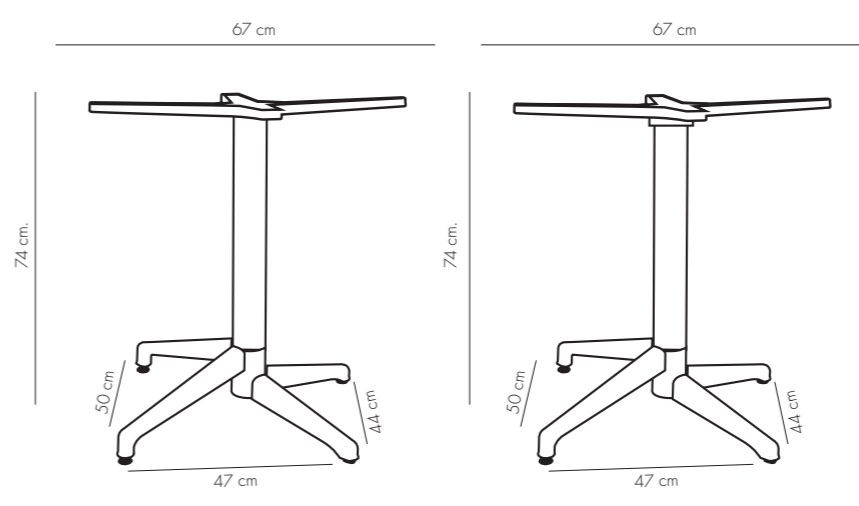

MOON

TABLE BASE

SPECIALLY
DESIGNED FOR
OUTDOOR USE

Table Base Family **Moon**

Moon table base family has an elegant silhouette and minimal design. The shape of the round column, which transforms into three heights, such as table, bar and coffee table base, expresses continuity and attention to detail. The column in extruded aluminium splits open to form four cross feet in resin. Moon table base is also offered with a folding resin top so that it can be stored away with very little space. Suitable also for both indoor and outdoor.

ENGINEERING GRADE
EXTRA STURDY PLASTIC
CROSS AND FOLDING
MECHANISM

ALUMINUM TUBE

FIBERGLASS
REINFORCED
PLASTIC TABLE
BASE

Table Base **Moon**

fixed or foldable

Base 49 cm.

Fixed (Crtn) Net : 7,30 kg Gross : 8,30 kg	Foldable (Crtn) Net : 7,75 kg Gross : 8,75 kg
Loading Info 20' DC : 380 pcs. 40' DC : 760 pcs. 40' HC : 900 pcs. 90 cbm truck : 1000 pcs.	Loading Info 20' DC : 380 pcs. 40' DC : 760 pcs. 40' HC : 900 pcs. 90 cbm truck : 1000 pcs.
Packaging Details 1 pc / crtn 61x53x24 cm 0,062 cbm	Packaging Details 1 pc / crtn 61x53x24 cm 0,062 cbm

Applicable table tops for Moon base 49 cm; Ø50 cm. , Ø60 cm. , Ø70 cm. , 50x50 cm. , 60x60 cm.

Base 67 cm.

Fixed (Crtn) Net : 7,90 kg Gross : 8,90 kg	Foldable (Crtn) Net : 8,35 kg Gross : 9,35 kg
Loading Info 20' DC : 380 pcs. 40' DC : 760 pcs. 40' HC : 900 pcs. 90 cbm truck : 1000 pcs.	Loading Info 20' DC : 380 pcs. 40' DC : 760 pcs. 40' HC : 900 pcs. 90 cbm truck : 1000 pcs.
Packaging Details 1 pc / crtn 61x53x24 cm 0,062 cbm	Packaging Details 1 pc / crtn 61x53x24 cm 0,062 cbm

Applicable table tops for Moon base 67 cm; Ø80 cm. , Ø90 cm. , 70x70 cm. , 80x80 cm. , 90x90 cm.

Table Moon Base fixed or foldable	 Ivory White	 Cream	 Coffee	 Black
fixed 49 cm	203060135	203060136	203060137	203060139
foldable 49 cm	203060146	203060145	203060144	203060143
fixed 67 cm	202010070	202010071	202010073	202010072
foldable 67 cm	202010074	202010075	202010077	202010076