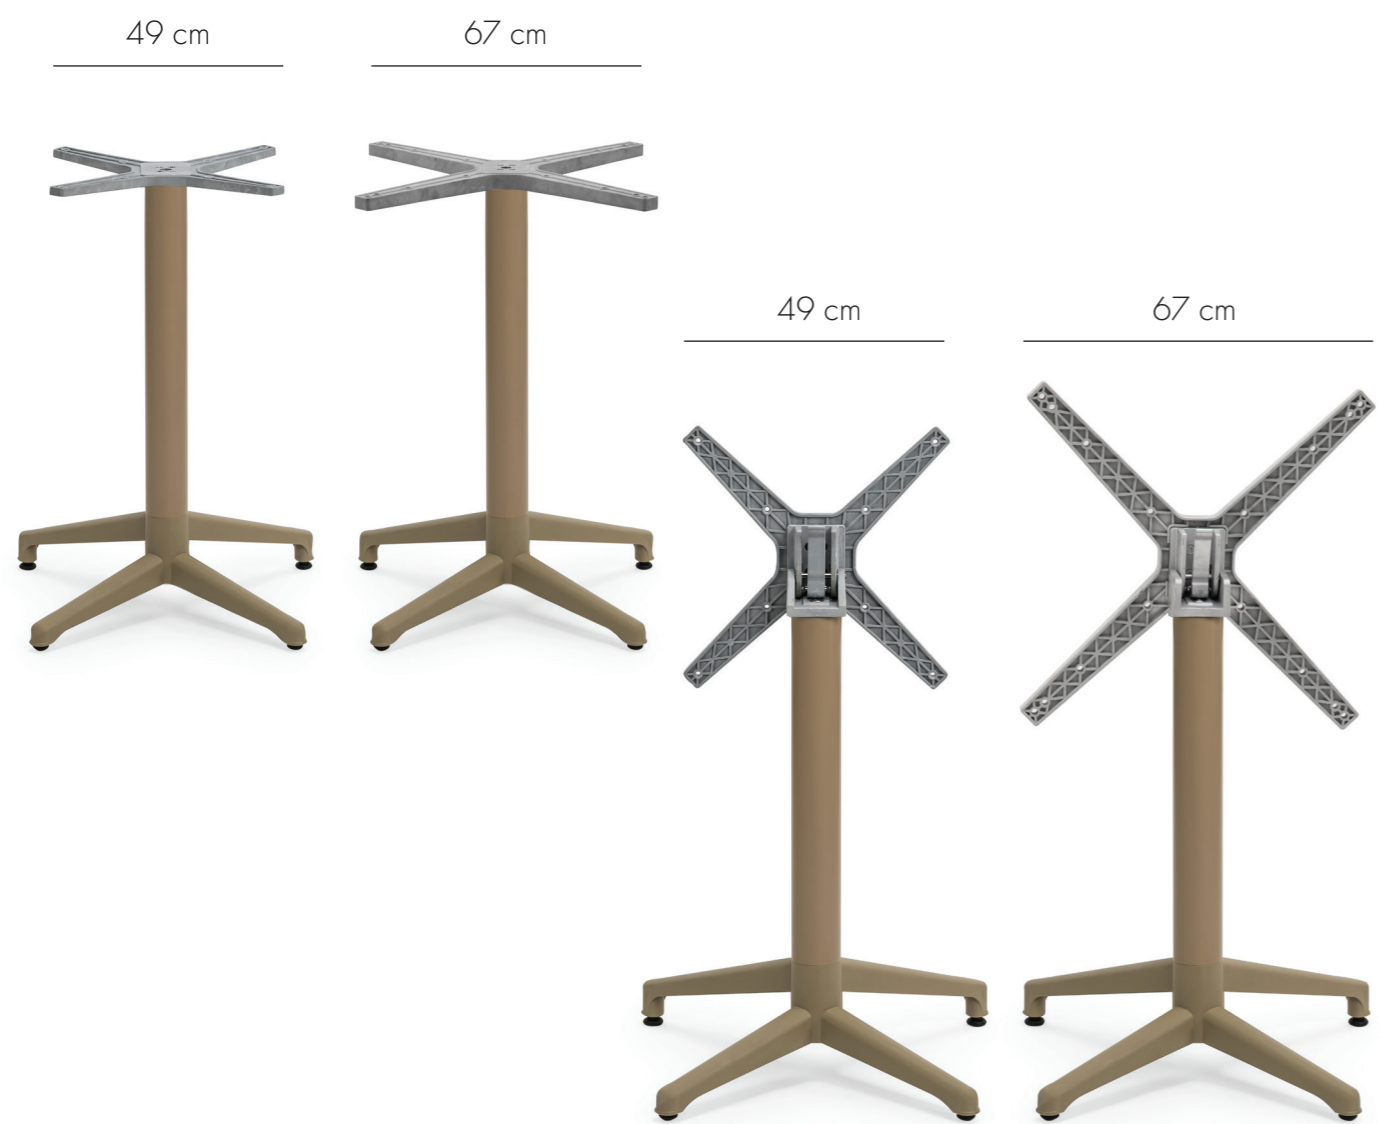

MOON

TABLE BASE

SPECIALLY
DESIGNED FOR
OUTDOOR USE

Table Base Family **Moon**

Moon table base family has an elegant silhouette and minimal design. The shape of the round column, which transforms into three heights, such as table, bar and coffee table base, expresses continuity and attention to detail. The column in extruded aluminium splits open to form four cross feet in resin. Moon table base is also offered with a folding resin top so that it can be stored away with very little space. Suitable also for both indoor and outdoor.

ENGINEERING GRADE
EXTRA STURDY PLASTIC
CROSS AND FOLDING
MECHANISM

ALUMINUM TUBE

FIBERGLASS
REINFORCED
PLASTIC TABLE
BASE

Table Base **Moon**

fixed or foldable

Base 49 cm.

Fixed (Crtn) Net : 7,30 kg Gross : 8,30 kg	Foldable (Crtn) Net : 7,75 kg Gross : 8,75 kg
Loading Info 20' DC : 380 pcs. 40' DC : 760 pcs. 40' HC : 900 pcs. 90 cbm truck : 1000 pcs.	Loading Info 20' DC : 380 pcs. 40' DC : 760 pcs. 40' HC : 900 pcs. 90 cbm truck : 1000 pcs.
Packaging Details 1 pc / crtn 61x53x24 cm 0,062 cbm	Packaging Details 1 pc / crtn 61x53x24 cm 0,062 cbm

Applicable table tops for Moon base 49 cm; Ø50 cm. , Ø60 cm. , Ø70 cm. , 50x50 cm. , 60x60 cm.

Base 67 cm.

Fixed (Crtn) Net : 7,90 kg Gross : 8,90 kg	Foldable (Crtn) Net : 8,35 kg Gross : 9,35 kg
Loading Info 20' DC : 380 pcs. 40' DC : 760 pcs. 40' HC : 900 pcs. 90 cbm truck : 1000 pcs.	Loading Info 20' DC : 380 pcs. 40' DC : 760 pcs. 40' HC : 900 pcs. 90 cbm truck : 1000 pcs.
Packaging Details 1 pc / crtn 61x53x24 cm 0,062 cbm	Packaging Details 1 pc / crtn 61x53x24 cm 0,062 cbm

Applicable table tops for Moon base 67 cm; Ø80 cm. , Ø90 cm. , 70x70 cm. , 80x80 cm. , 90x90 cm.

Table Moon Base fixed or foldable	 Ivory White	 Cream	 Coffee	 Black
fixed 49 cm	203060135	203060136	203060137	203060139
foldable 49 cm	203060146	203060145	203060144	203060143
fixed 67 cm	202010070	202010071	202010073	202010072
foldable 67 cm	202010074	202010075	202010077	202010076