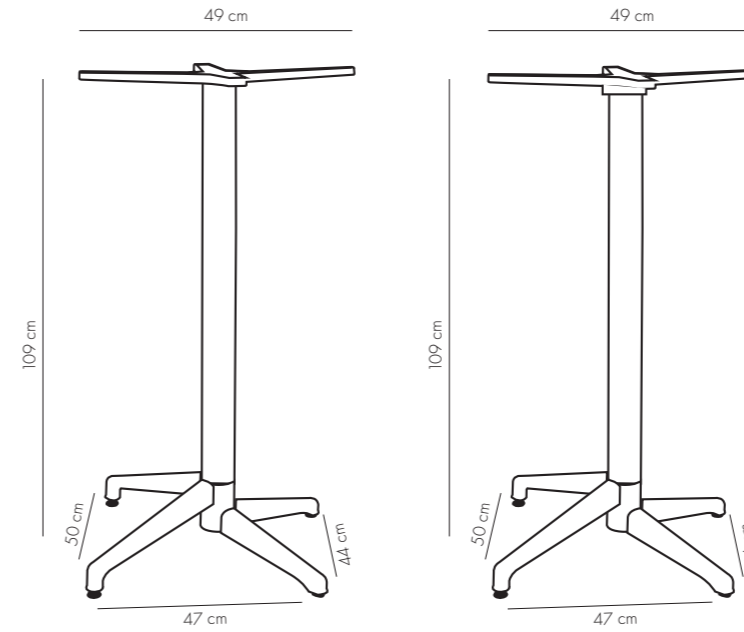

Table Base **Moon Bar**

fixed or foldable

Bar Base

	Fixed (Crtn)	Foldable (Crtn)
Net	: 7,90 kg	: 8,30 kg
Gross	: 9,20 kg	: 9,60 kg

	Loading Info	Loading Info
	20' DC : 300 pcs	20' DC : 300 pcs
	40' DC : 600 pcs	40' DC : 600 pcs
	40' HC : 700 pcs	40' HC : 700 pcs
	90 cbm truck : 850 pcs	90 cbm truck : 850 pcs

	Packaging Details	Packaging Details
	2 pcs / crtn	2 pcs / crtn
	61x53x24 cm	61x53x24 cm
	9x9x106 cm	9x9x106 cm
	0,086 cbm	0,086 cbm

Bar Table **Moon Base**

fixed or foldable

	Ivory White	Cream	Coffee	Black
fixed	203060150	203060148	203060147	203060152
foldable	203060157	203060158	203060156	203060155

This product has CATAS certificate.