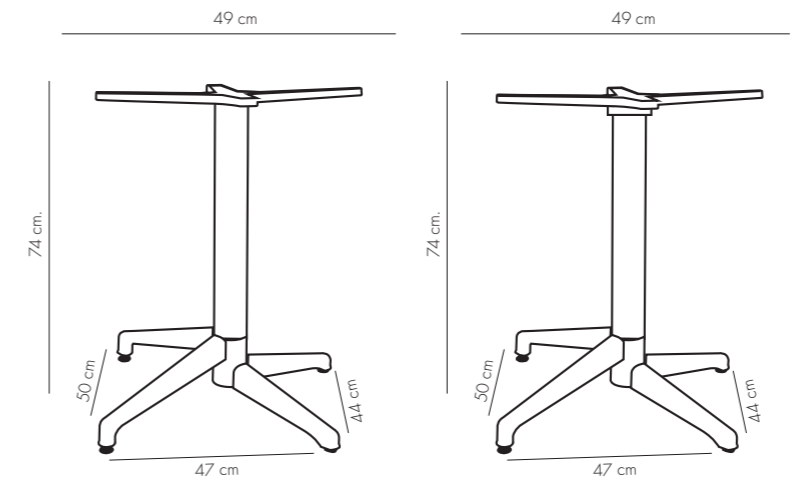

MOON

TABLE BASE

SPECIALLY
DESIGNED FOR
OUTDOOR USE

Table Base Family **Moon**

Moon table base family has an elegant silhouette and minimal design. The shape of the round column, which transforms into three heights, such as table, bar and coffee table base, expresses continuity and attention to detail. The column in extruded aluminium splits open to form four cross feet in resin. Moon table base is also offered with a folding resin top so that it can be stored away with very little space. Suitable also for both indoor and outdoor.

ENGINEERING GRADE
EXTRA STURDY PLASTIC
CROSS AND FOLDING
MECHANISM

ALUMINUM TUBE

FIBERGLASS
REINFORCED
PLASTIC TABLE
BASE

Table Base **Moon**

fixed or foldable

Base 49 cm.

Fixed (Crtn) Net : 7,30 kg Gross : 8,30 kg	Foldable (Crtn) Net : 7,75 kg Gross : 8,75 kg
Loading Info 20' DC : 380 pcs. 40' DC : 760 pcs. 40' HC : 900 pcs. 90 cbm truck : 1000 pcs.	Loading Info 20' DC : 380 pcs. 40' DC : 760 pcs. 40' HC : 900 pcs. 90 cbm truck : 1000 pcs.
Packaging Details 1 pc / crtn 61x53x24 cm 0,062 cbm	Packaging Details 1 pc / crtn 61x53x24 cm 0,062 cbm

Applicable table tops for Moon base 49 cm; Ø50 cm. , Ø60 cm. , Ø70 cm. , 50x50 cm. , 60x60 cm.

Base 67 cm.

Fixed (Crtn) Net : 7,90 kg Gross : 8,90 kg	Foldable (Crtn) Net : 8,35 kg Gross : 9,35 kg
Loading Info 20' DC : 380 pcs. 40' DC : 760 pcs. 40' HC : 900 pcs. 90 cbm truck : 1000 pcs.	Loading Info 20' DC : 380 pcs. 40' DC : 760 pcs. 40' HC : 900 pcs. 90 cbm truck : 1000 pcs.
Packaging Details 1 pc / crtn 61x53x24 cm 0,062 cbm	Packaging Details 1 pc / crtn 61x53x24 cm 0,062 cbm

Applicable table tops for Moon base 67 cm; Ø80 cm. , Ø90 cm. , 70x70 cm. , 80x80 cm. , 90x90 cm.

Table Moon Base fixed or foldable	 Ivory White	 Cream	 Coffee	 Black
fixed 49 cm	203060135	203060136	203060137	203060139
foldable 49 cm	203060146	203060145	203060144	203060143
fixed 67 cm	202010070	202010071	202010073	202010072
foldable 67 cm	202010074	202010075	202010077	202010076