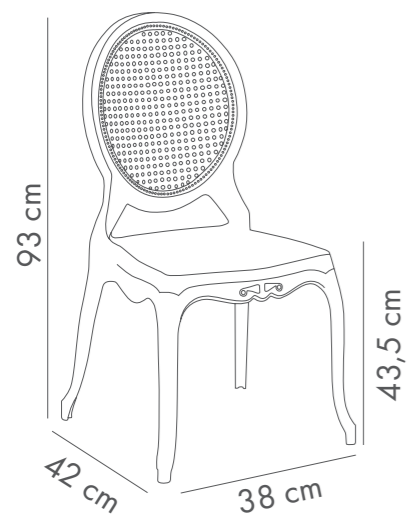

New* Chair Freya Cream with Table Moon 60 cm Cream

NEW

Chair Freya

PP Shell & PP Leg

Vienna straw texture meets the Freya chair with an oval back frame and adds a modern, stylish stance. Its glossy surface and romantic color options make Freya even more remarkable. Compatible with indoor and outdoor use, Freya leaves a nostalgic mark in every setting, from restaurants to weddings, from kitchens to gardens. Freya, which can be used for years thanks to its recyclable polypropylene material reinforced with fiberglass, can be stacked whenever desired, thus saving space.