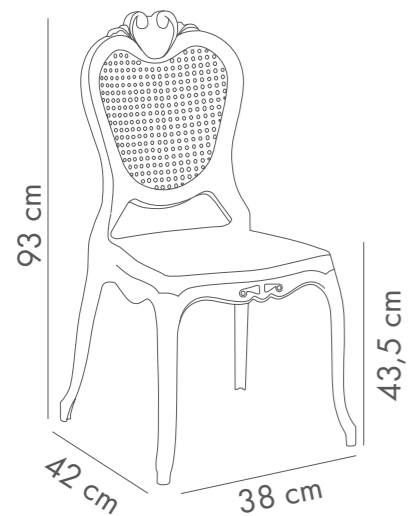

NEW

Chair Pandora

PP Shell & PP Leg

Pandora, a mix of traditional and modern, brings together mysterious Ottoman motifs and modern materials. It creates a beautiful contrast for both classical and contemporary spaces. The Pandora chair draws attention with its glossy surface and Vienna straw back detail.

Pandora is stackable, suitable for indoors and outdoors, making it preferred in every setting, from crowded family tables to large organizations such as weddings. It is a long-lasting chair thanks to its polypropylene material reinforced with fiberglass or polycarbonate material for PC ones. It's also 100% recyclable.

Stack

PP
Net : 4,00 kg
Gross : 4,25 kg

PC
Net : 5,20 kg
Gross : 5,45 kg

Loading Info
20' DC : 260 pcs
40' DC : 559 pcs
40' HC : 645 pcs
90 cbm truck : 750 pcs

Packaging Details
13 pcs/63x63x225h cm
0,89 cbm
15 pcs/63x63x255h cm
1,01 cbm

Crtn

PP
Net : 4,00 kg
Gross : 4,50 kg

PC
Net : 5,20 kg
Gross : 5,70 kg

Loading Info
20' DC : 208 pcs
40' DC : 420 pcs
40' HC : 500 pcs
90 cbm truck : 592 pcs

Packaging Details
4 pcs/78x53x127h cm
0,52 cbm