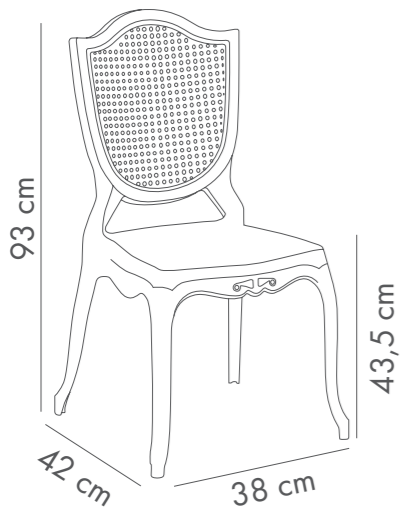

CATAS TESTED

NEW

Chair Hestia

PP Shell & PP Leg

Hestia chair is an indispensable part of home life with its gentle stance like the goddess named after it. This model's elegant style, which draws attention with its Vienna straw textured backrest, intersects with a sporty line and does not limit it to the home environment and makes it preferable even for large organizations.

Hestia, which takes up little space by stacking when not in use, can be used repeatedly for years thanks to its recyclable polypropylene material reinforced with fiberglass. Hestia chair, which is compatible with indoor and outdoor spaces, is offered with a cushion option.

Stack

PP
Net : 3,70 kg
Gross : 4,00 kg

PC
Net : 4,85 kg
Gross : 5,10 kg

Loading Info

20' DC : 260 pcs
40' DC : 559 pcs
40' HC : 645 pcs
90 cbm truck : 750 pcs

Packaging Details

13 pcs/63x63x225h cm
0,89 cbm
15 pcs/63x63x255h cm
1,01 cbm

Crtn

PP
Net : 3,70 kg
Gross : 4,20 kg

PC
Net : 4,85 kg
Gross : 5,35 kg

Loading Info

20' DC : 208 pcs
40' DC : 420 pcs
40' HC : 500 pcs
90 cbm truck : 592 pcs

Packaging Details

4 pcs/78x53x127h cm
0,52 cbm